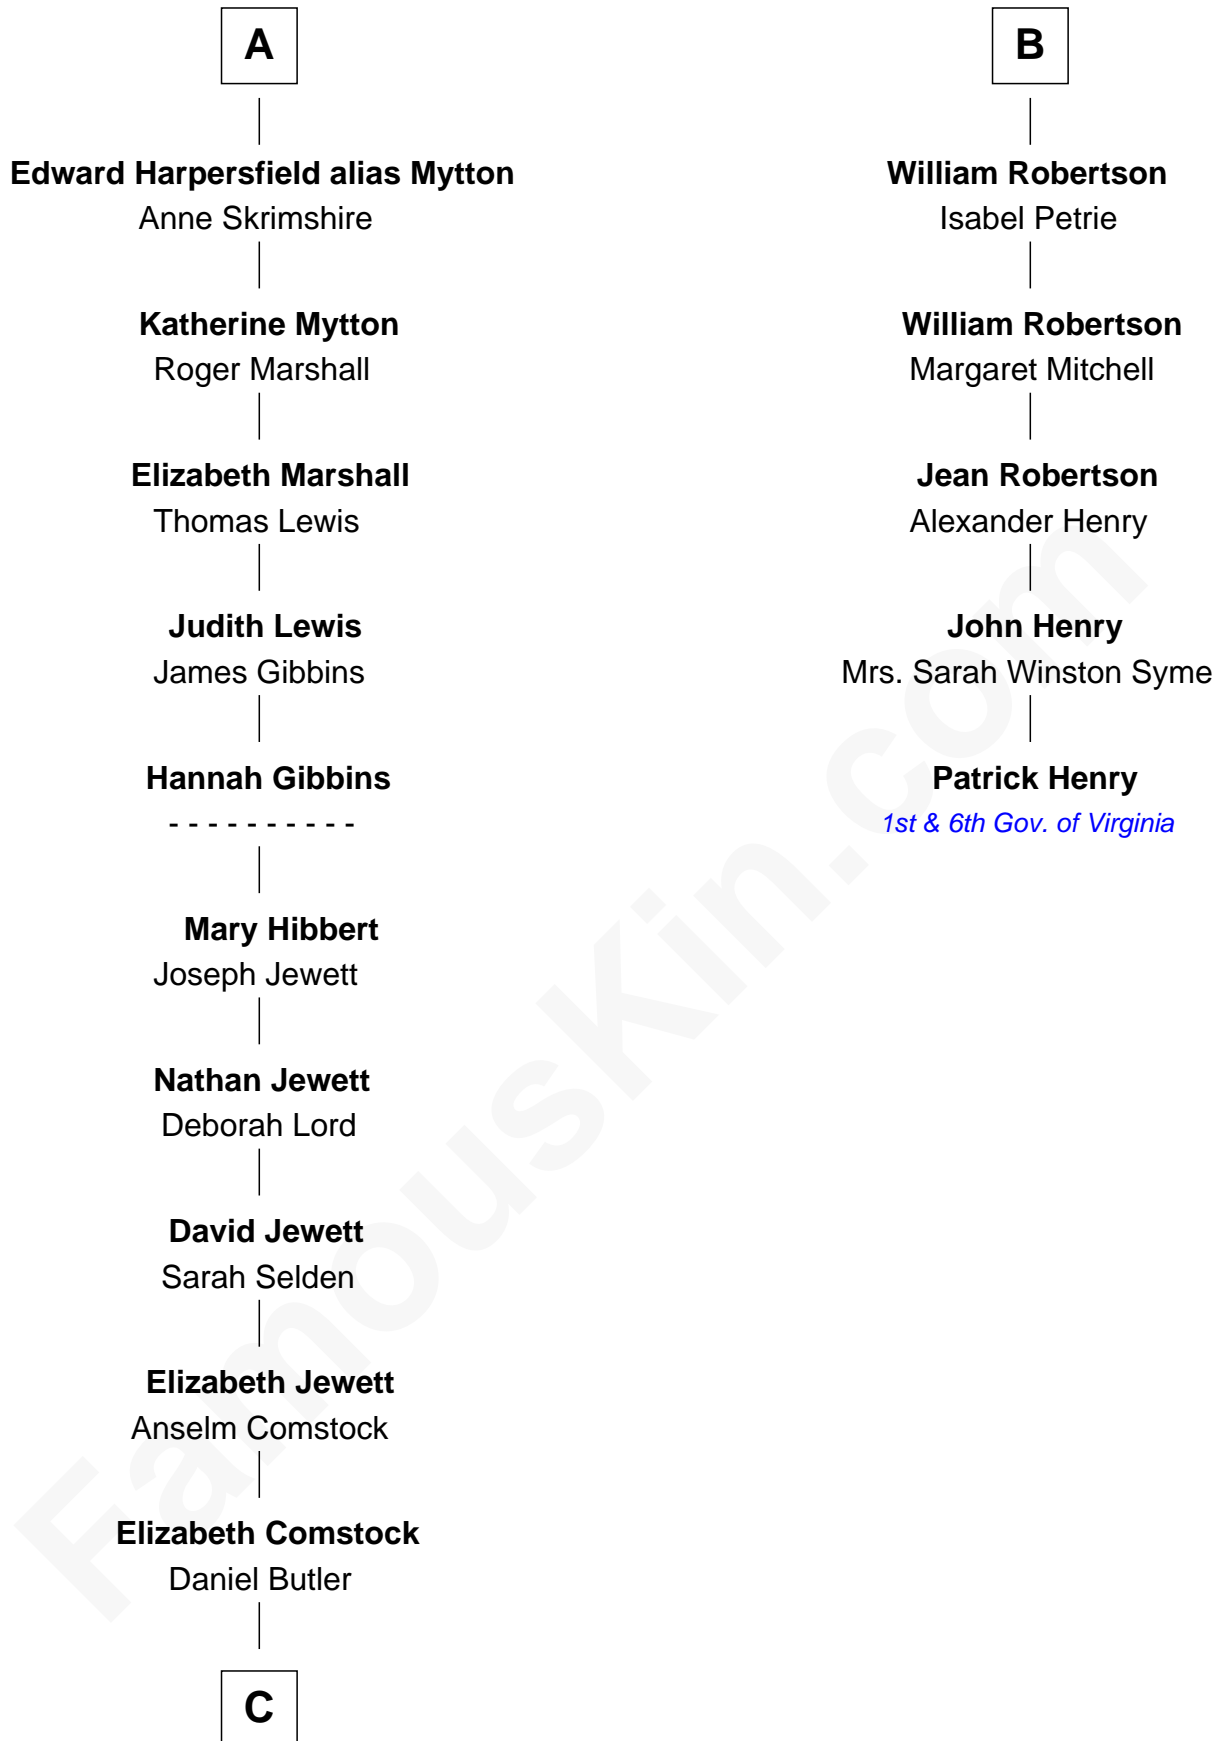

FamousKin.com Relationship Chart of

Gerald Ford

38th U.S. President

11th cousin 10 times removed of

Patrick Henry

1st and 6th Governor of Virginia

C

—
George Selden Butler

Elizabeth Ely Gridley

—
Amy Gridley Butler

George Manney Ayer

—
Adele Augusta Ayer

Levi Addison Gardner

—
Dorothy Ayer Gardner

Leslie Lynch King

—
Gerald Ford

38th U.S. President

FamousKin.com