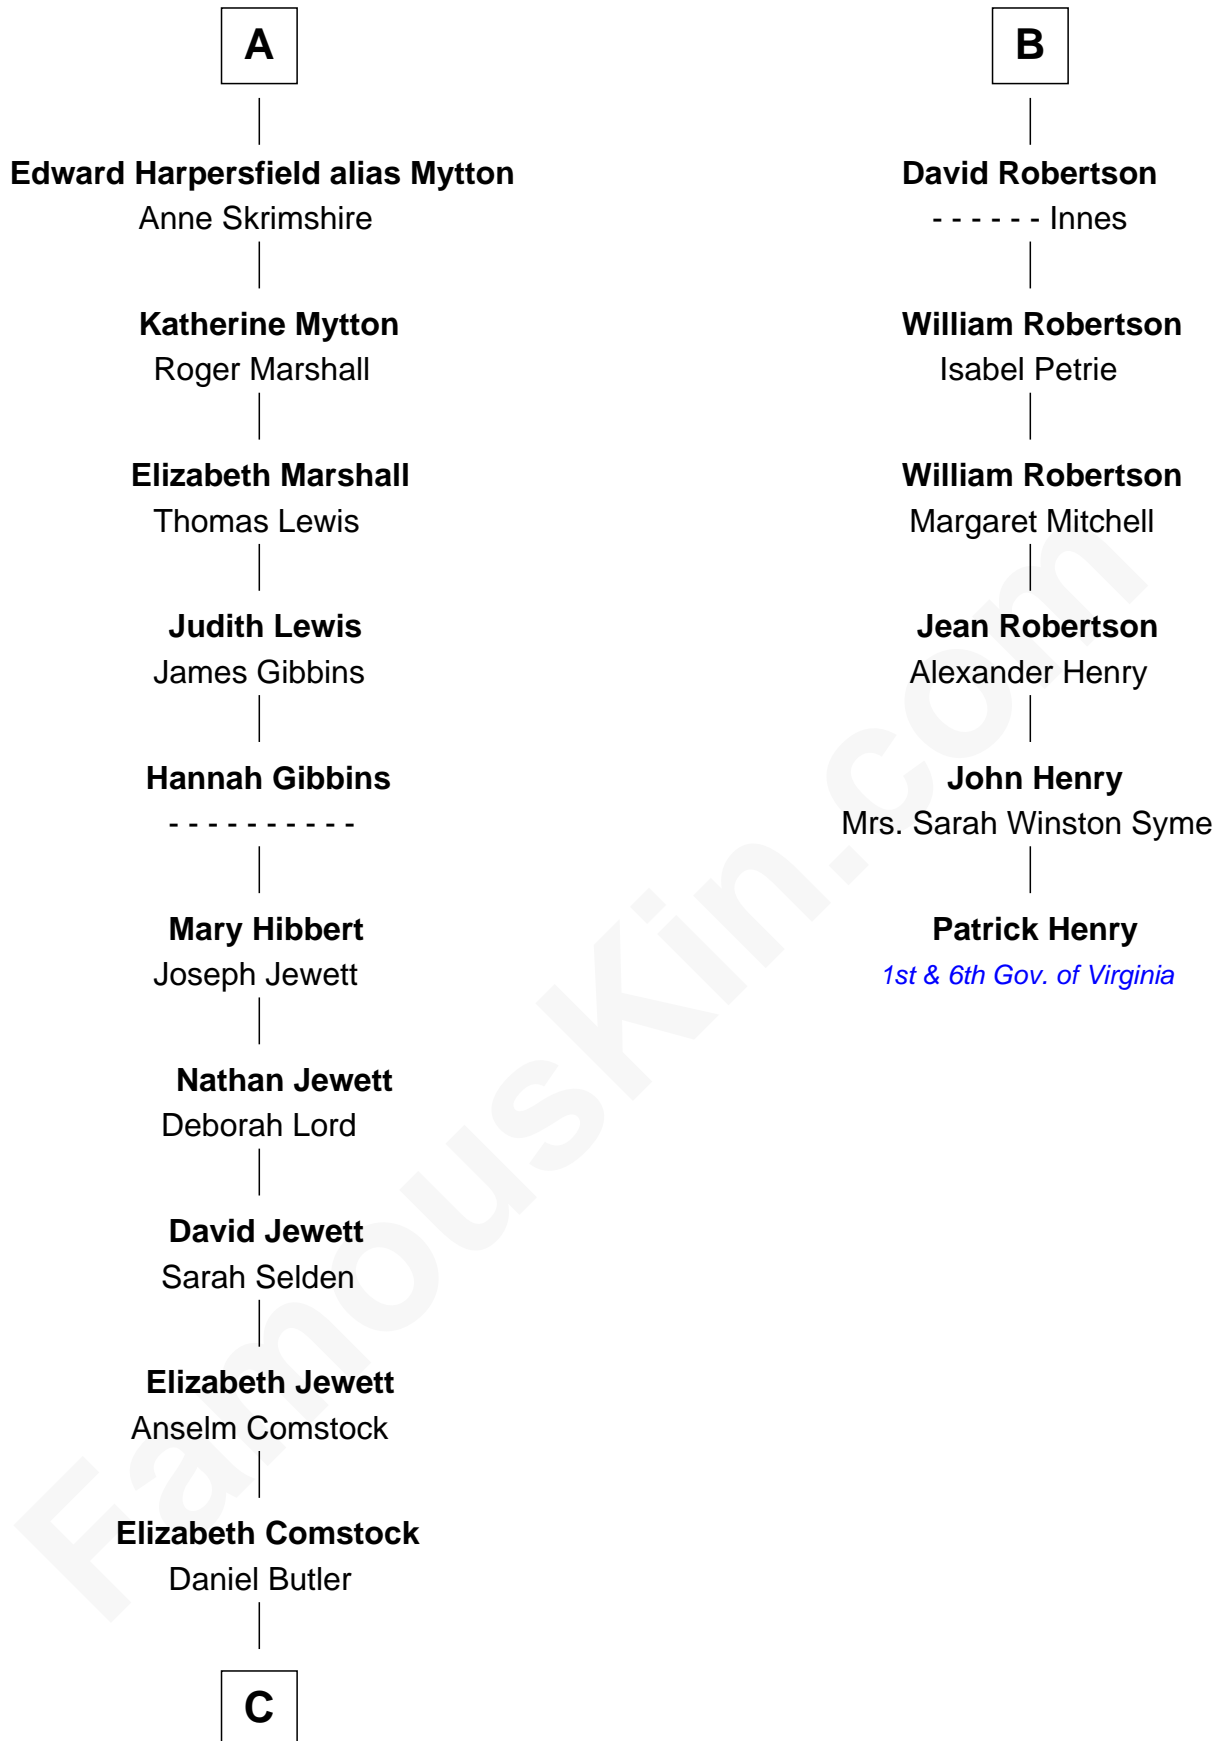

FamousKin.com Relationship Chart of

Gerald Ford

38th U.S. President

12th cousin 9 times removed of

Patrick Henry

1st and 6th Governor of Virginia

Edmund Fitzalan

Alice de Warenne

C

—
George Selden Butler

Elizabeth Ely Gridley

—
Amy Gridley Butler

George Manney Ayer

—
Adele Augusta Ayer

Levi Addison Gardner

—
Dorothy Ayer Gardner

Leslie Lynch King

—
Gerald Ford

38th U.S. President

FamousKin.com