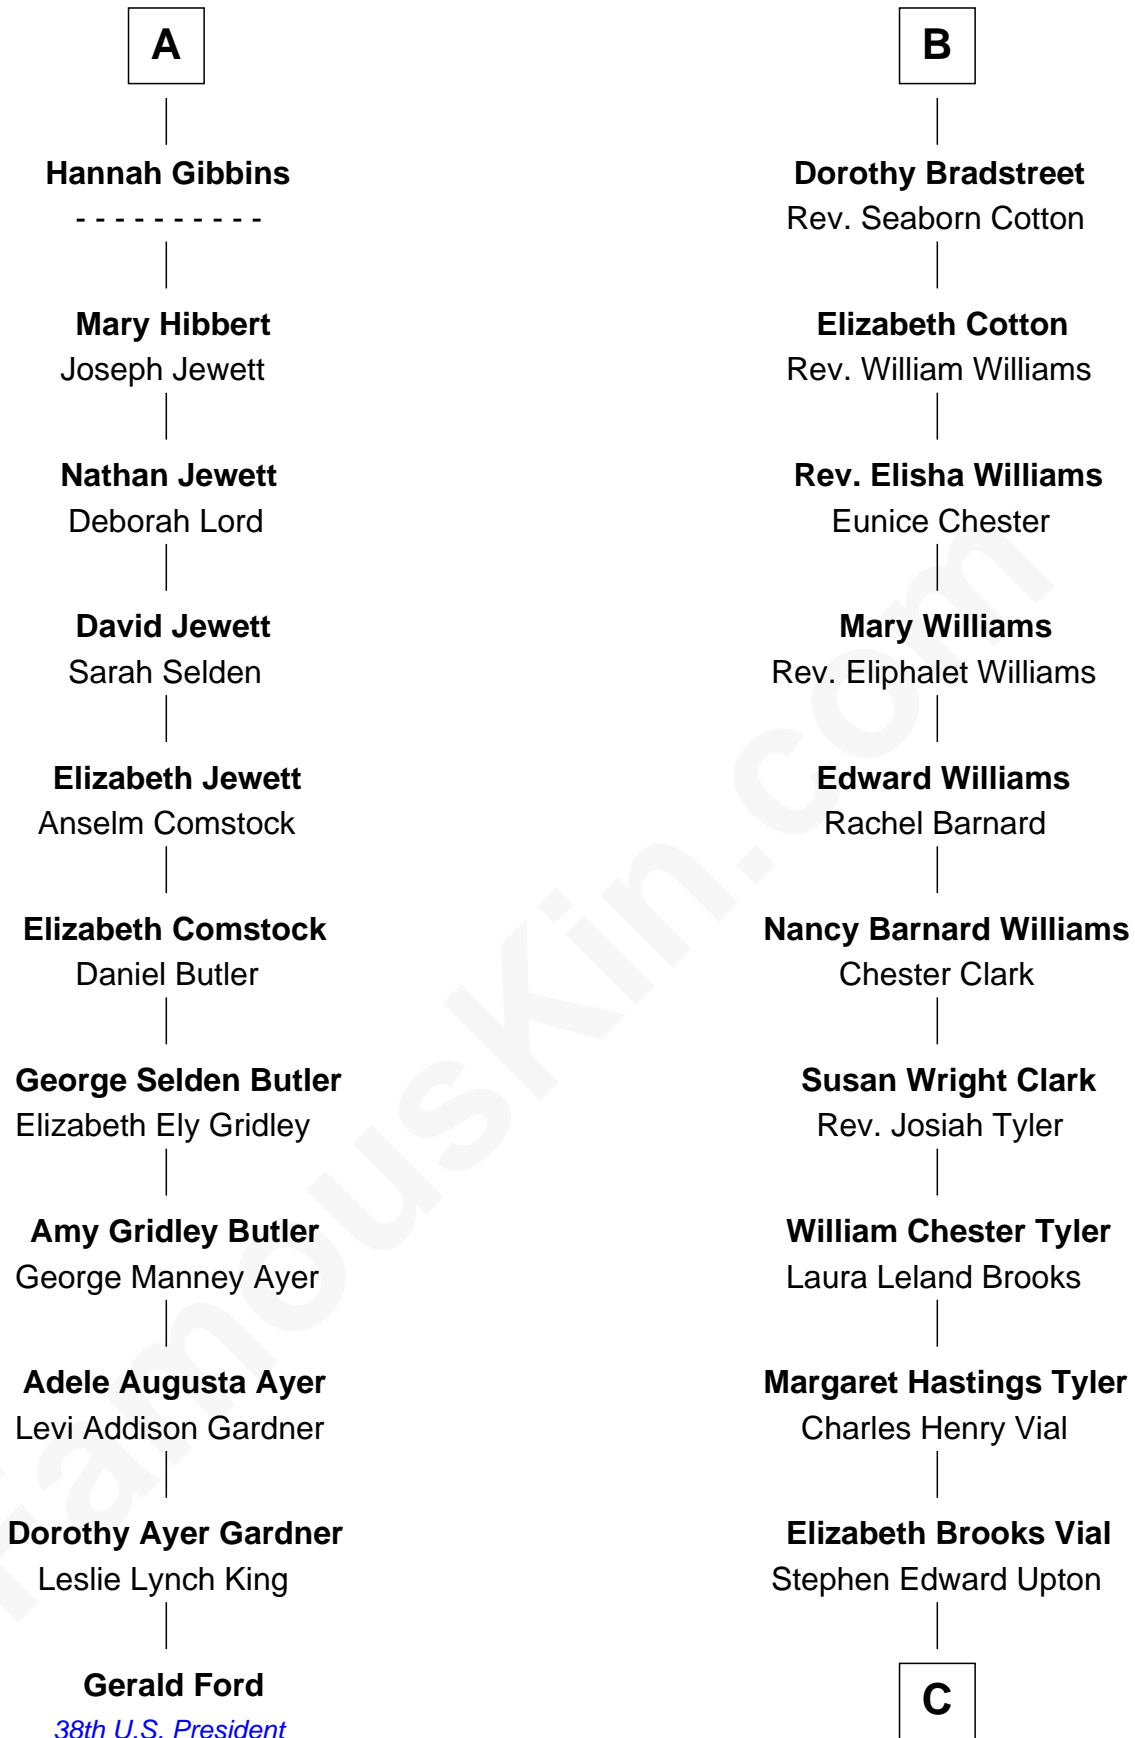

FamousKin.com Relationship Chart of

Gerald Ford

38th U.S. President

17th cousin 1 time removed of

Kate Upton

Sports Illustrated Swimsuit Cover Model

C

Jefferson Matthew Upton