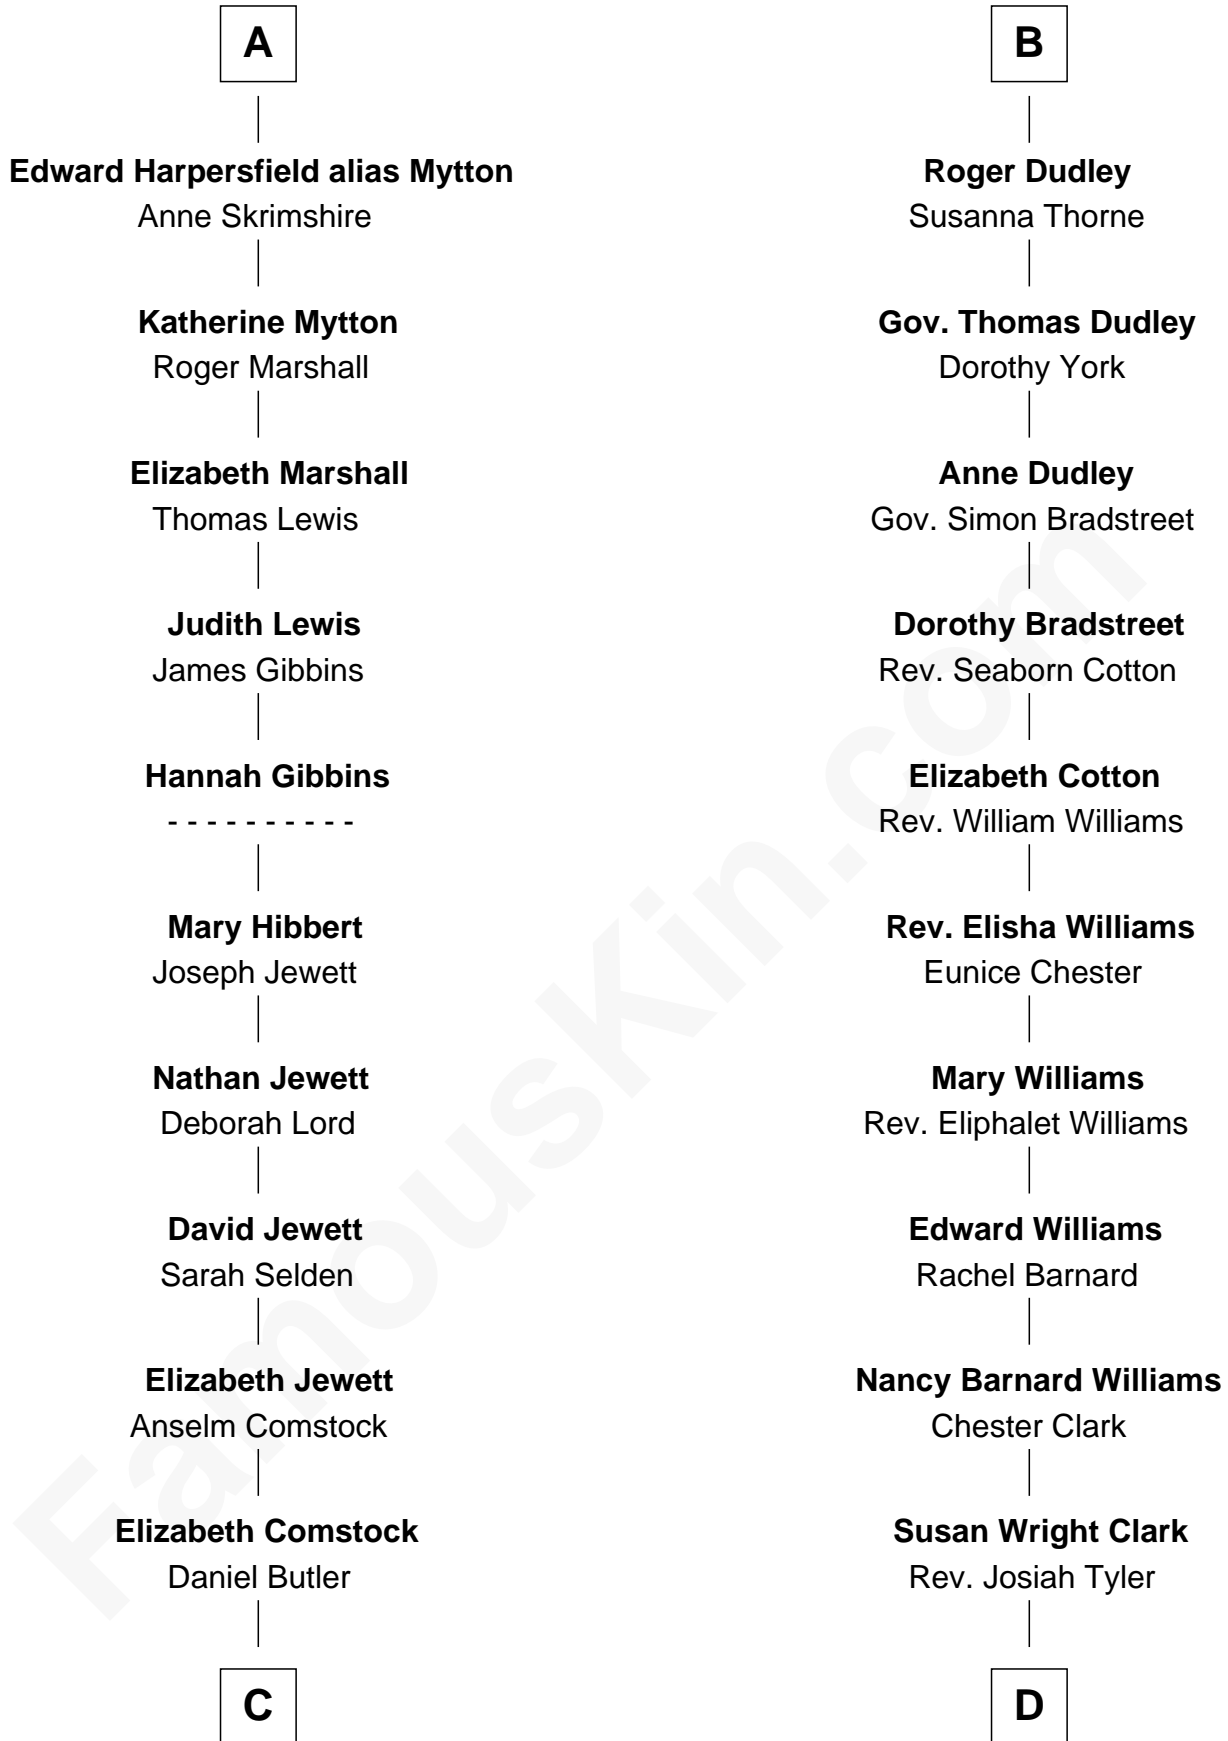

# FamousKin.com Relationship Chart of

**Gerald Ford**  
38th U.S. President

21st cousin of

**Kate Upton**  
Sports Illustrated Swimsuit Cover Model

**C**

**George Selden Butler**  
Elizabeth Ely Gridley

**Amy Gridley Butler**  
George Manney Ayer

**Adele Augusta Ayer**  
Levi Addison Gardner

**Dorothy Ayer Gardner**  
Leslie Lynch King

**Gerald Ford**  
*38th U.S. President*

**D**

**William Chester Tyler**  
Laura Leland Brooks

**Margaret Hastings Tyler**  
Charles Henry Vial

**Elizabeth Brooks Vial**  
Stephen Edward Upton

**Jefferson Matthew Upton**  
Shelley Fawn Davis

**Kate Upton**  
*Model and Actress*