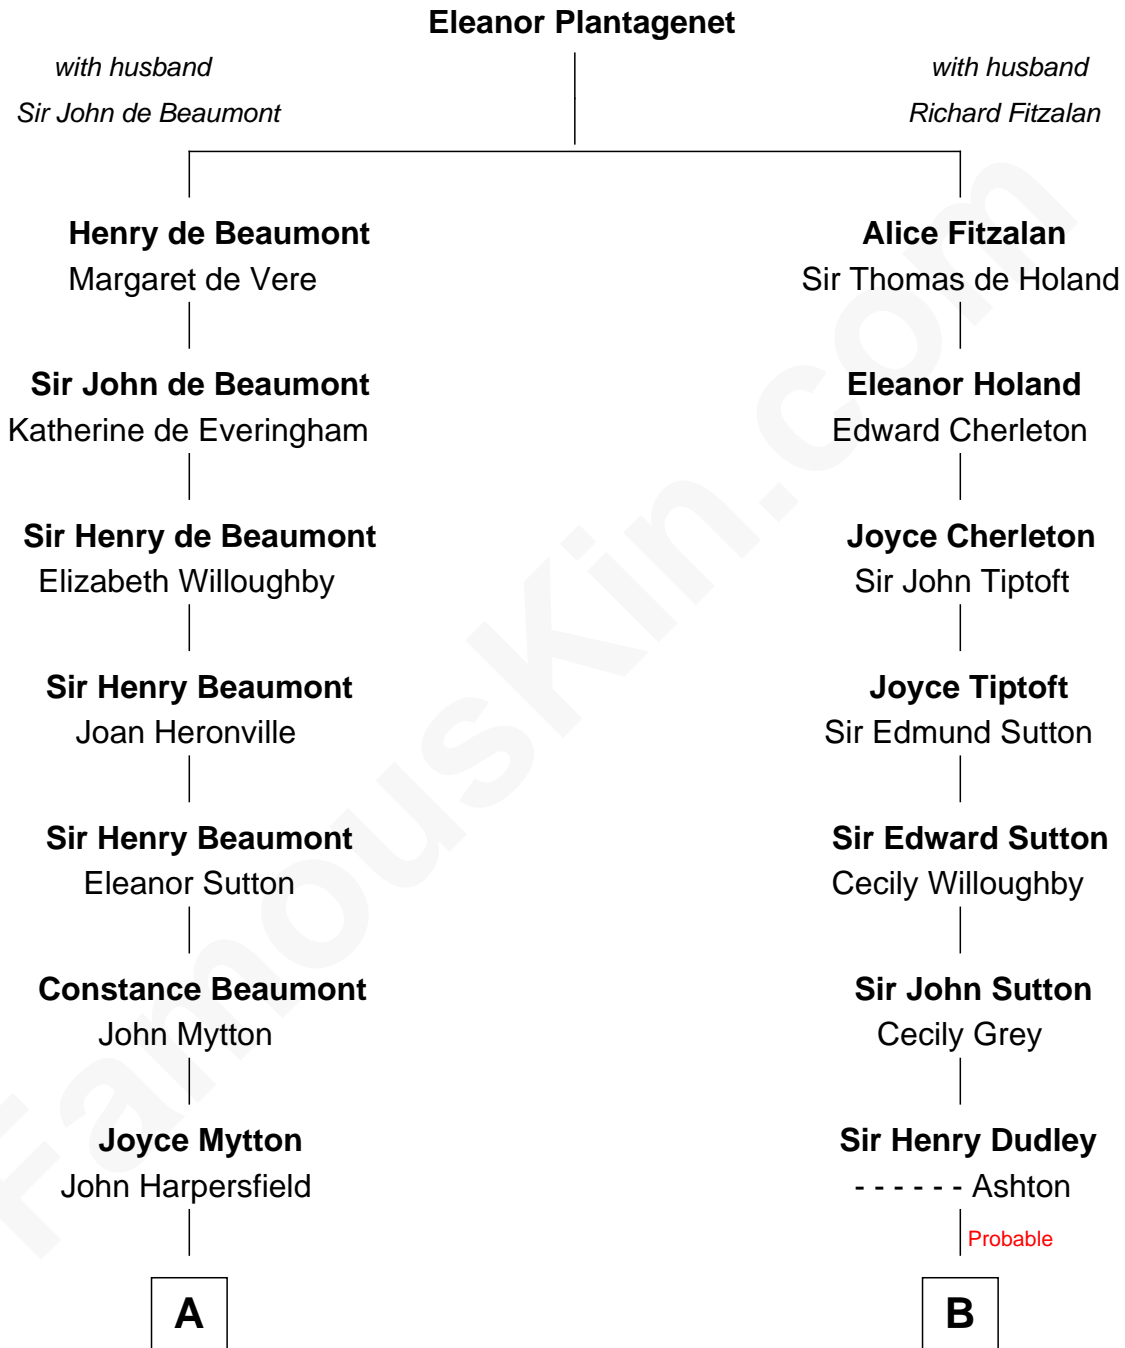

# FamousKin.com Relationship Chart of

**Gerald Ford**  
38th U.S. President

21st cousin of

**Kate Upton**  
Sports Illustrated Swimsuit Cover Model

**C**

**George Selden Butler**  
Elizabeth Ely Gridley

**Amy Gridley Butler**  
George Manney Ayer

**Adele Augusta Ayer**  
Levi Addison Gardner

**Dorothy Ayer Gardner**  
Leslie Lynch King

**Gerald Ford**  
*38th U.S. President*

**D**

**William Chester Tyler**  
Laura Leland Brooks

**Margaret Hastings Tyler**  
Charles Henry Vial