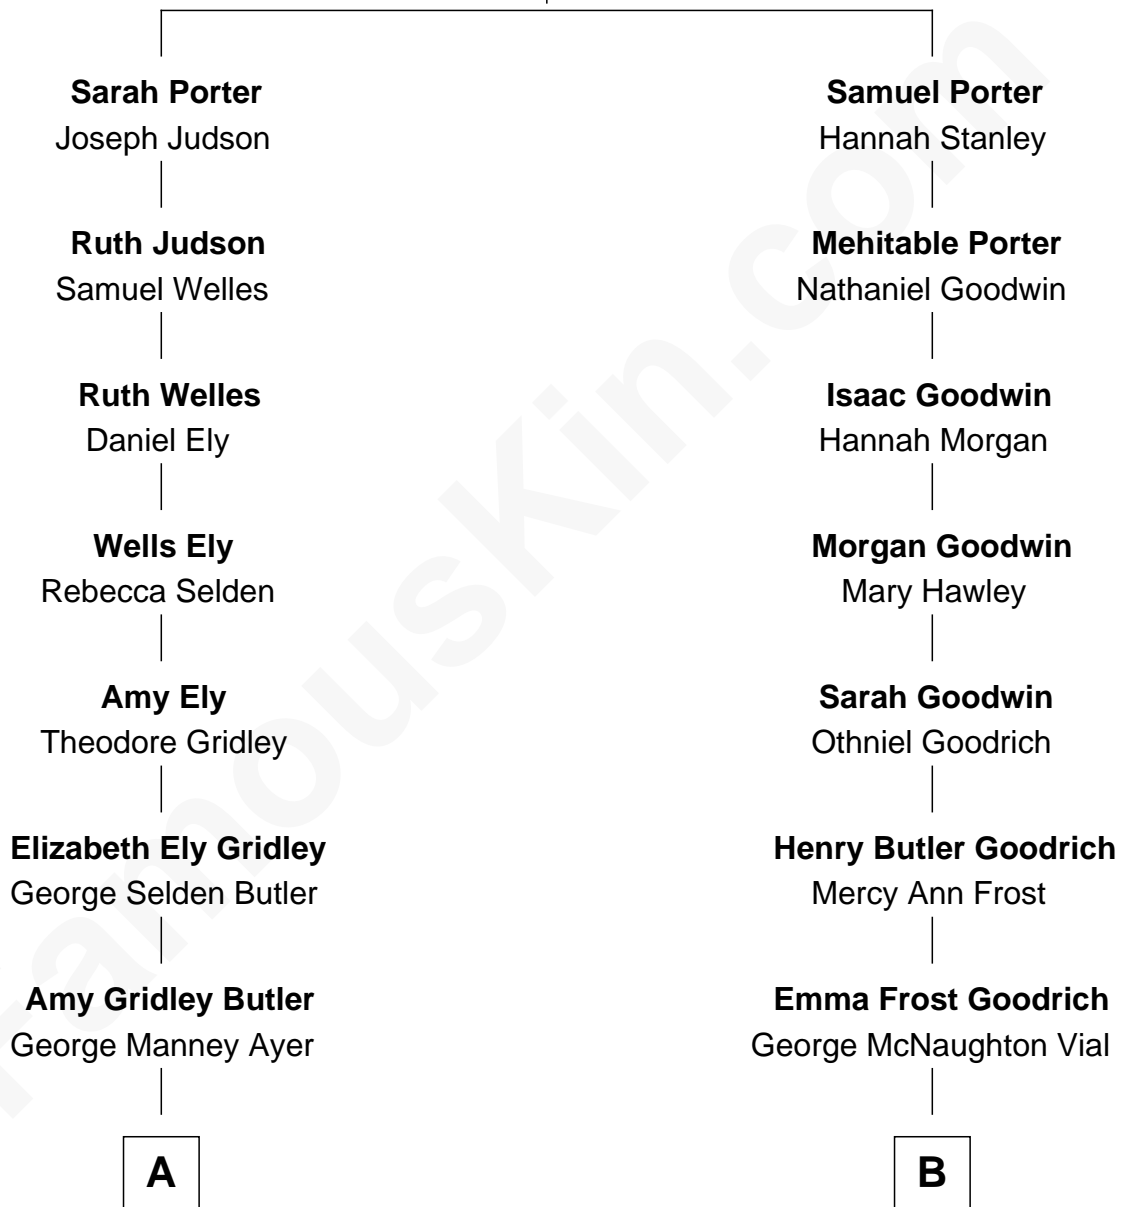

FamousKin.com Relationship Chart of

Gerald Ford

38th U.S. President

9th cousin 1 time removed of

Kate Upton

Sports Illustrated Swimsuit Cover Model

John Porter

Anna White

A

Adele Augusta Ayer
Levi Addison Gardner

Dorothy Ayer Gardner
Leslie Lynch King

Gerald Ford
38th U.S. President

B

Charles Henry Vial
Margaret Hastings Tyler

Elizabeth Brooks Vial
Stephen Edward Upton

Jefferson Matthew Upton
Shelley Fawn Davis