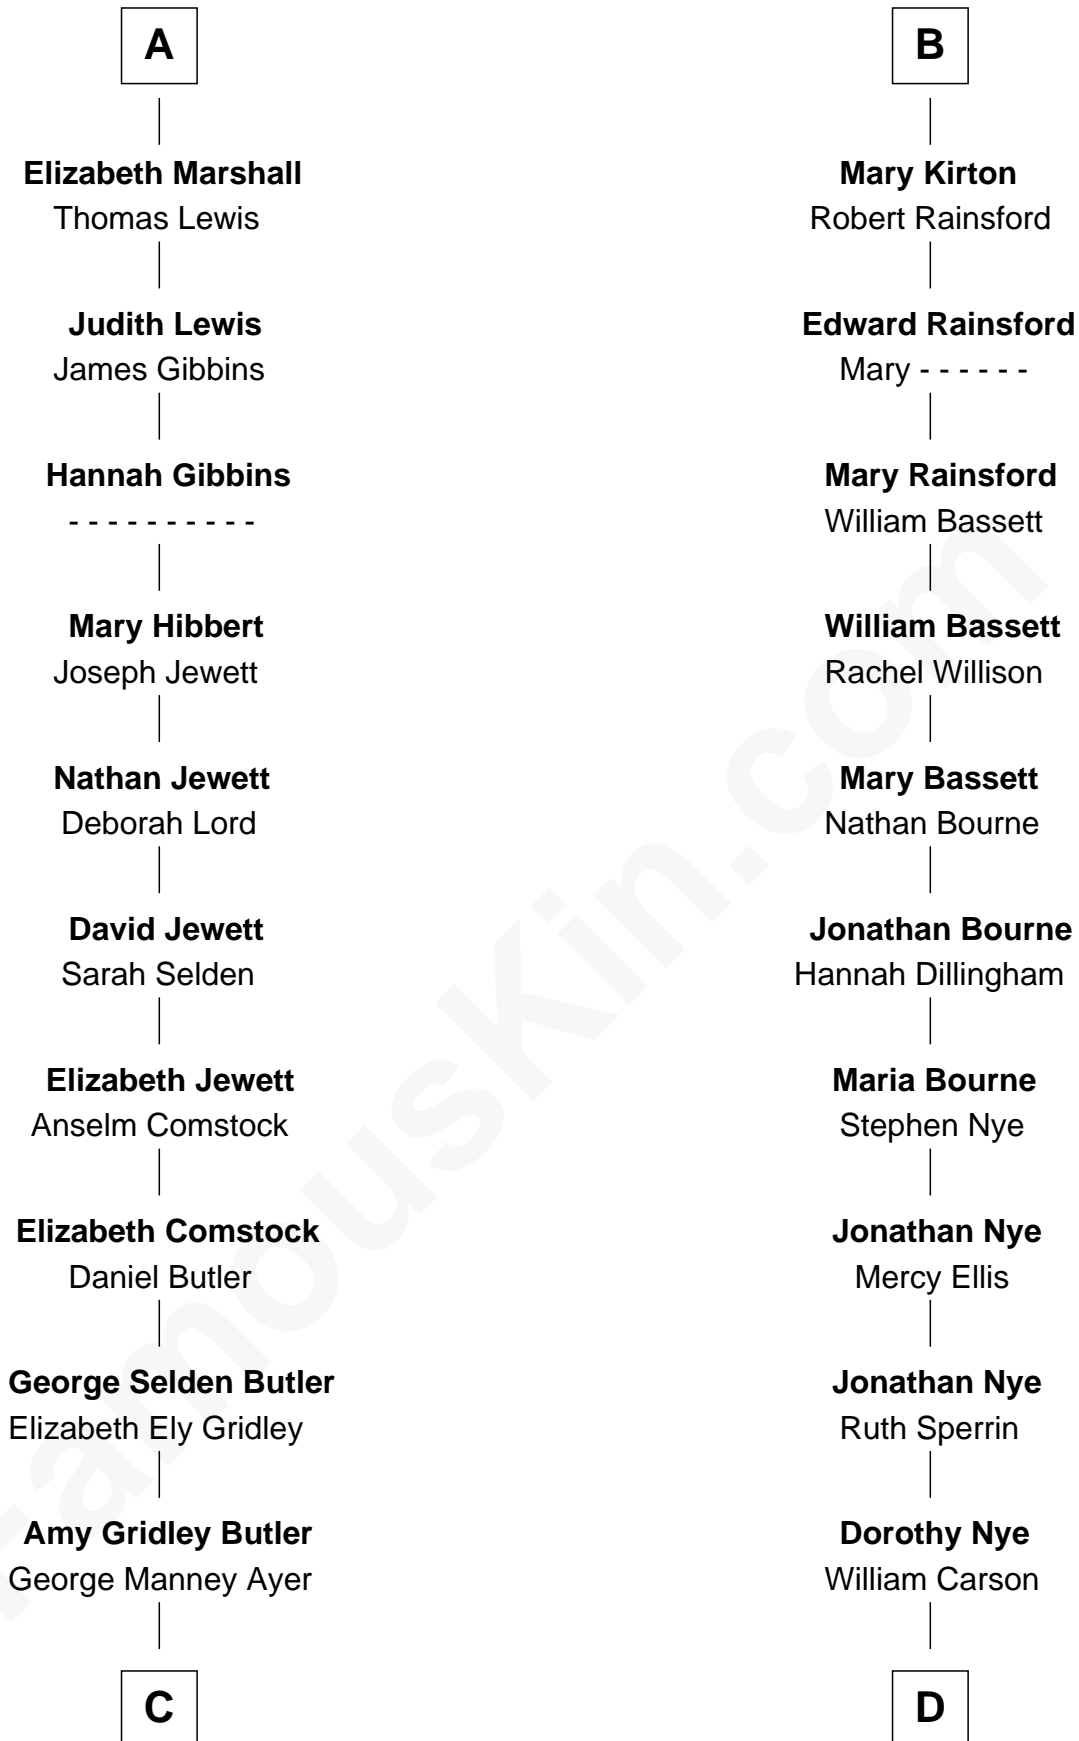

FamousKin.com Relationship Chart of

Gerald Ford

38th U.S. President

19th cousin 1 time removed of

Johnny Carson

TV Host - "The Tonight Show"

Sir John de Beaumont
Katherine de Everingham

Sir Henry de Beaumont
Elizabeth Willoughby

Elizabeth Beaumont
Sir William Botreaux

Sir Henry Beaumont
Joan Heronville

Margaret Botreaux
Sir Robert Hungerford

Sir Henry Beaumont
Eleanor Sutton

Eleanor Hungerford
Sir John White

Constance Beaumont
John Mytton

Robert White
Margaret Gainsford

Joyce Mytton
John Harpersfield

Margaret White
John Kirton

Edward Harpersfield alias Mytton
Anne Skrimshire

Stephen Kirton
Margaret Offley

Katherine Mytton
Roger Marshall

Thomas Kirton
Mary Sadler

A

B

C

Adele Augusta Ayer
Levi Addison Gardner

Dorothy Ayer Gardner
Leslie Lynch King

Gerald Ford
38th U.S. President

D

Marshall Carson
Emeline Kellogg