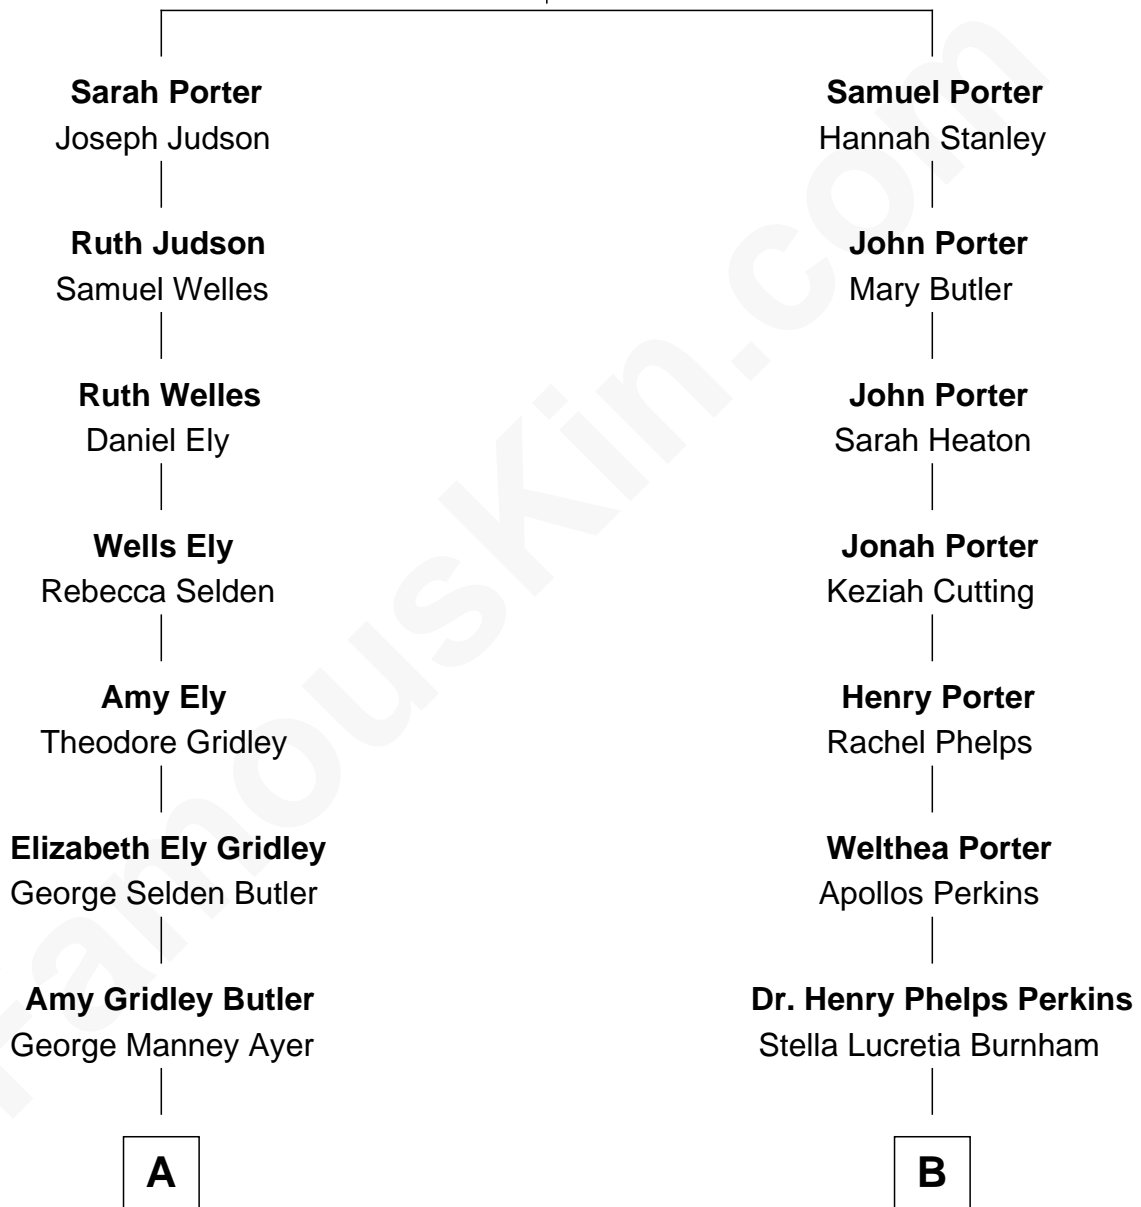

FamousKin.com Relationship Chart of

Gerald Ford

38th U.S. President

9th cousin of

Anthony Perkins

Movie Actor

John Porter

Anna White

FamousKin.com