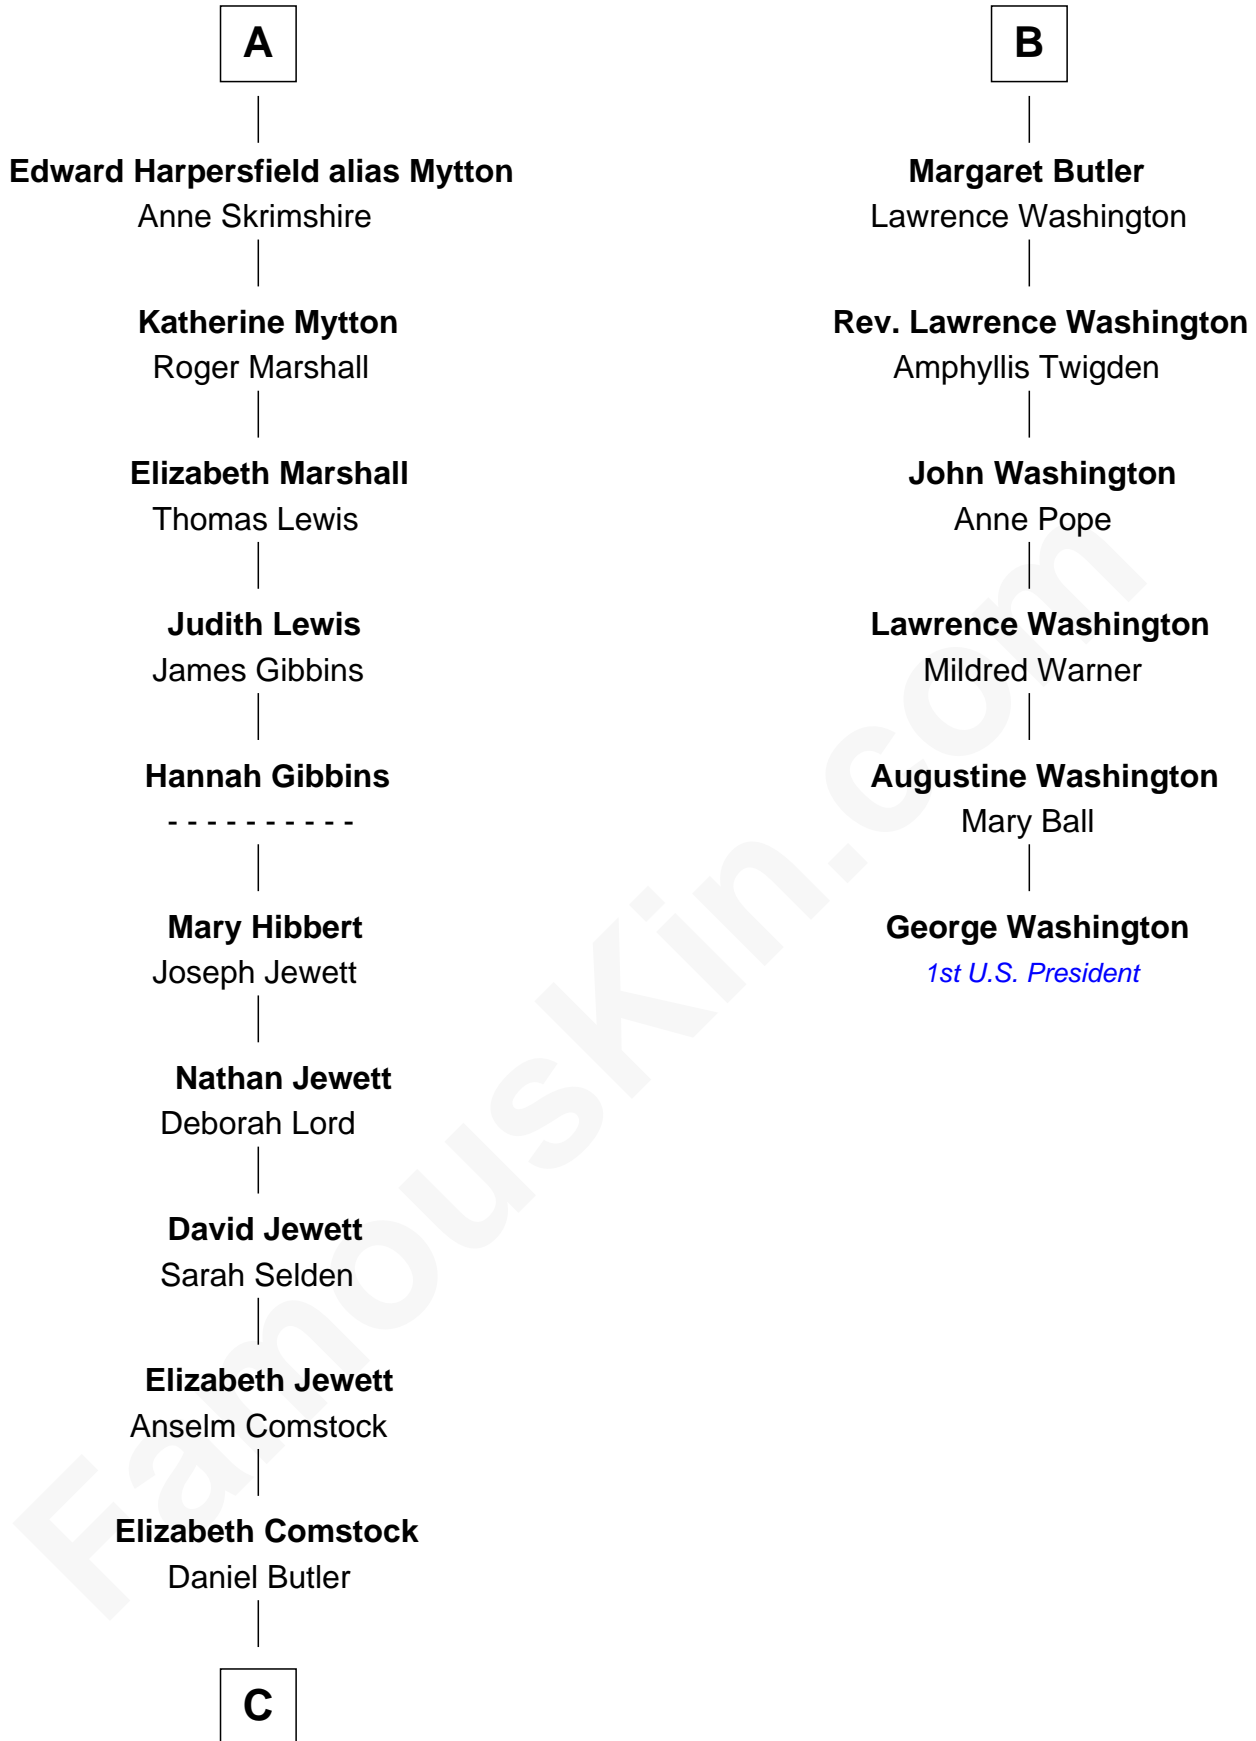

FamousKin.com Relationship Chart of

Gerald Ford

38th U.S. President

12th cousin 9 times removed of

George Washington

1st U.S. President

C

—
George Selden Butler

Elizabeth Ely Gridley

—
Amy Gridley Butler

George Manney Ayer

—
Adele Augusta Ayer

Levi Addison Gardner

—
Dorothy Ayer Gardner

Leslie Lynch King

—
Gerald Ford

38th U.S. President

FamousKin.com