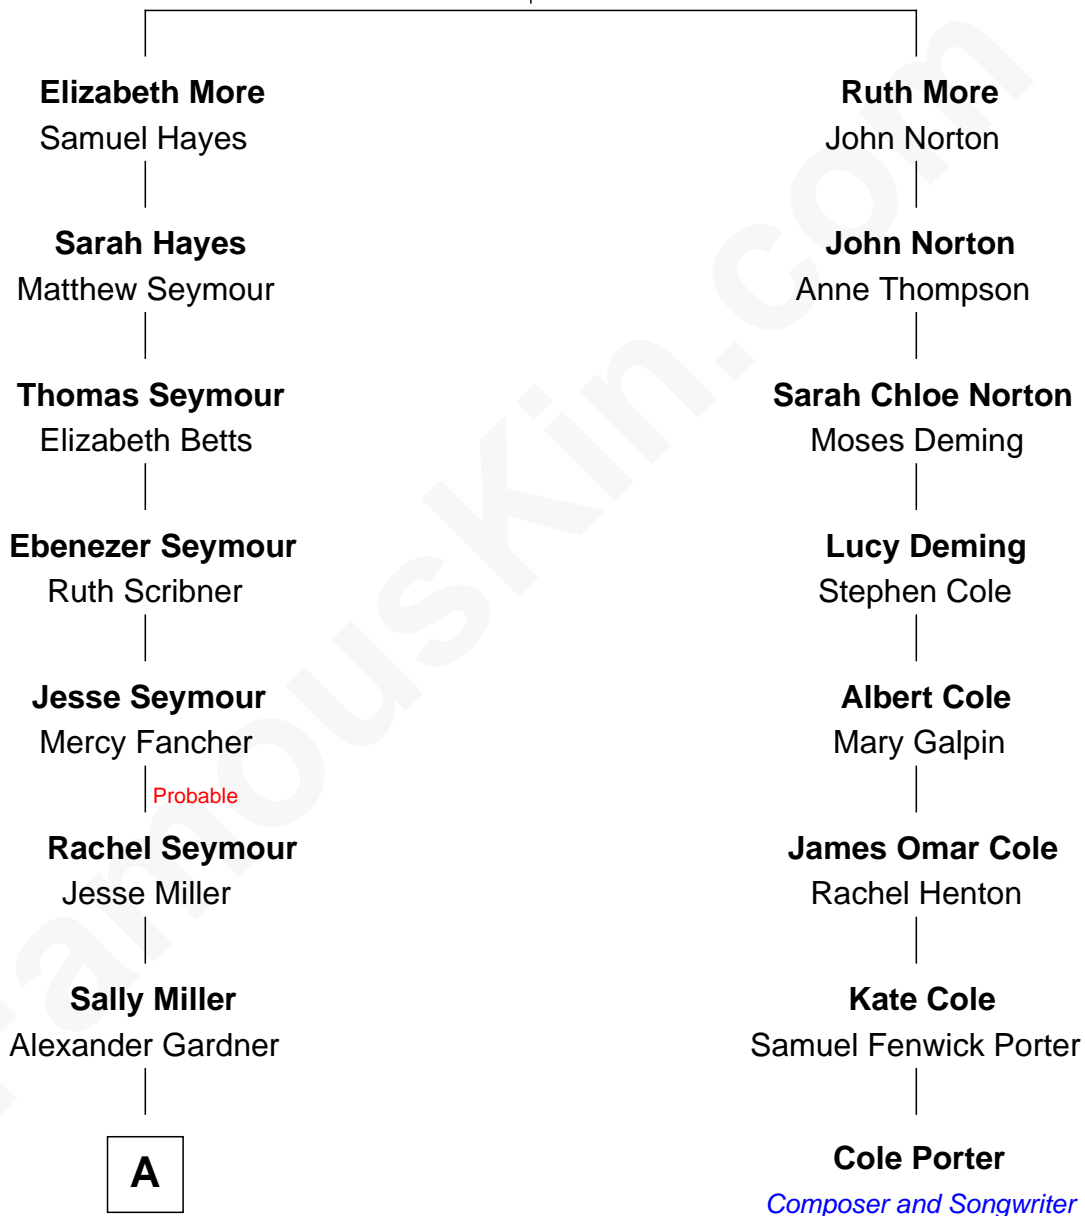

FamousKin.com Relationship Chart of

Gerald Ford

38th U.S. President

7th cousin 2 times removed of

Cole Porter

American Composer and Songwriter

Isaac More
Ruth Stanley

A

—
Levi Addison Gardner

Adele Augusta Ayer

—
Dorothy Ayer Gardner

Leslie Lynch King

—
Gerald Ford

38th U.S. President

FamousKin.com