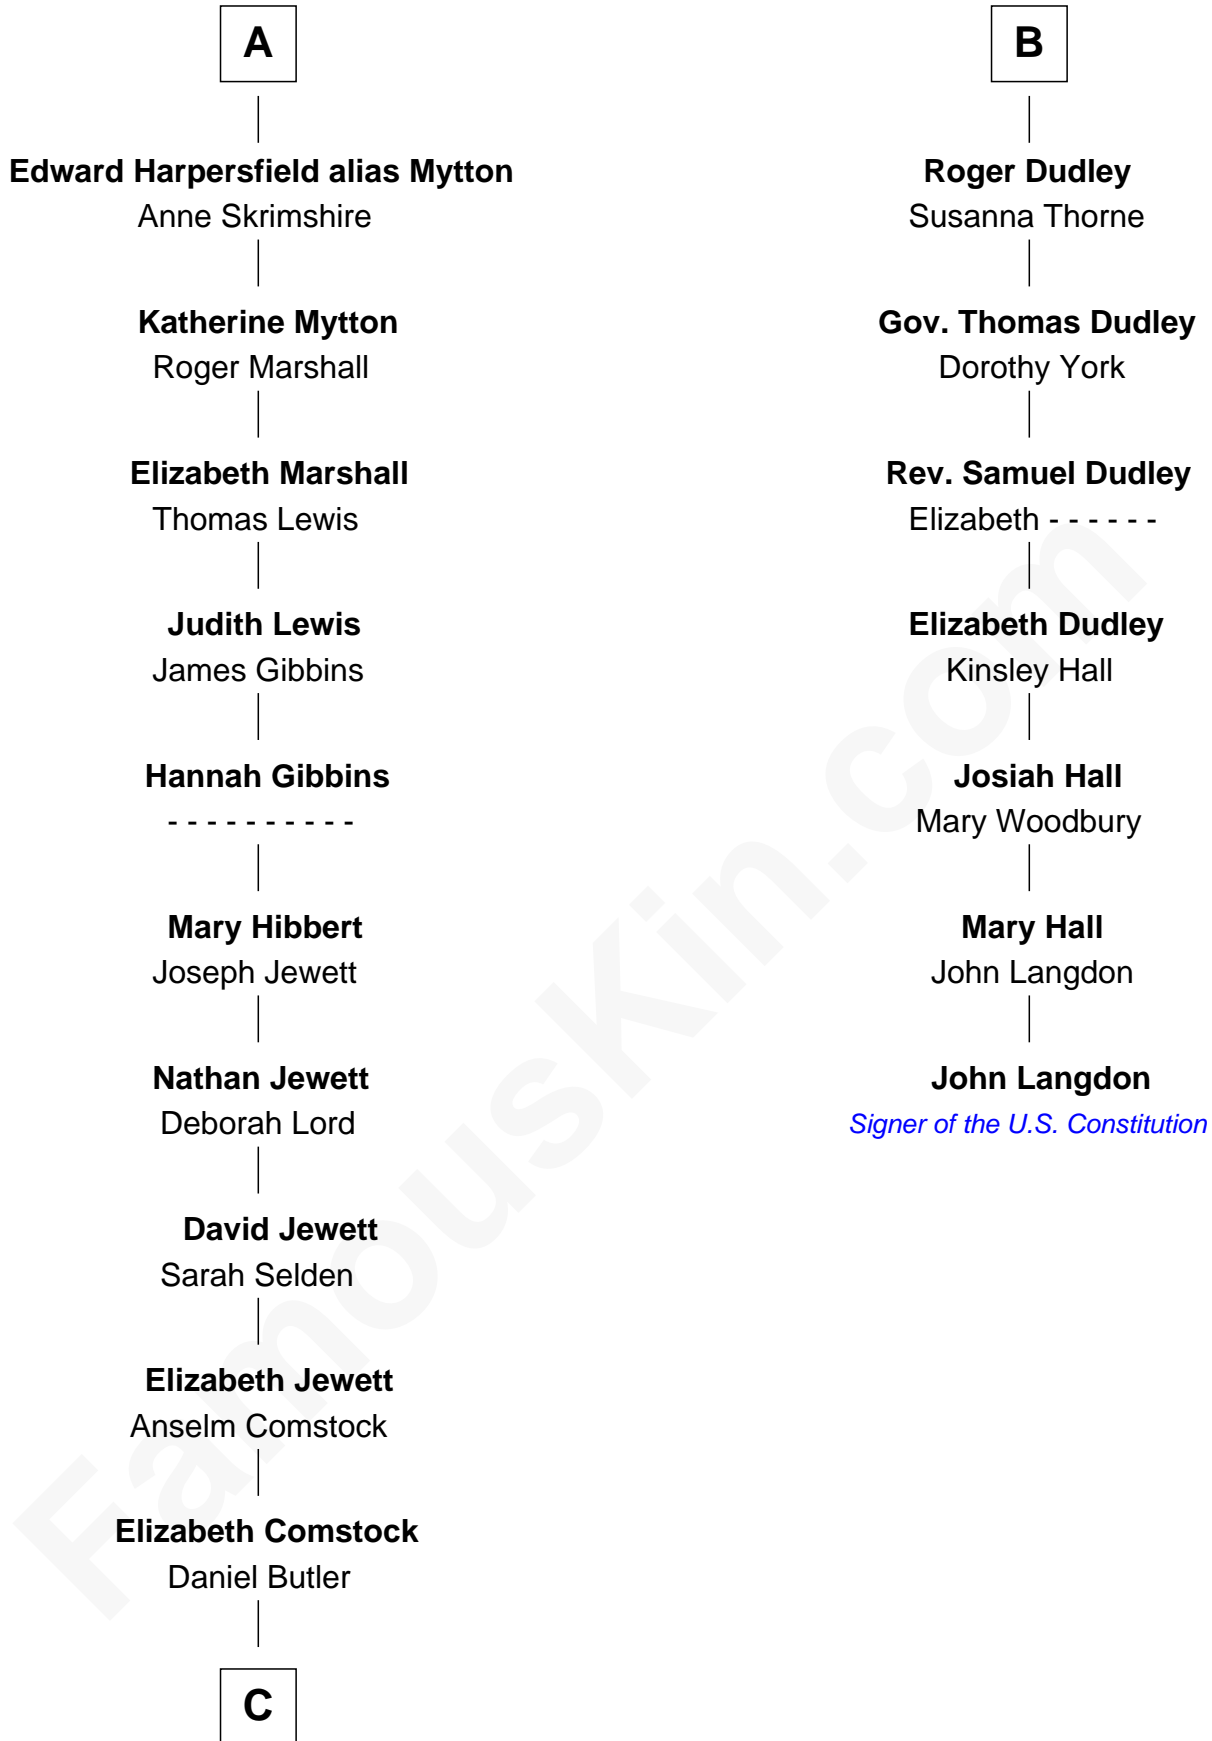

FamousKin.com Relationship Chart of

Gerald Ford

38th U.S. President

13th cousin 8 times removed of

John Langdon

Signer of the U.S. Constitution

C

George Selden Butler

Elizabeth Ely Gridley

Amy Gridley Butler

George Manney Ayer

Adele Augusta Ayer

Levi Addison Gardner

Dorothy Ayer Gardner

Leslie Lynch King

Gerald Ford

38th U.S. President

FamousKin.com