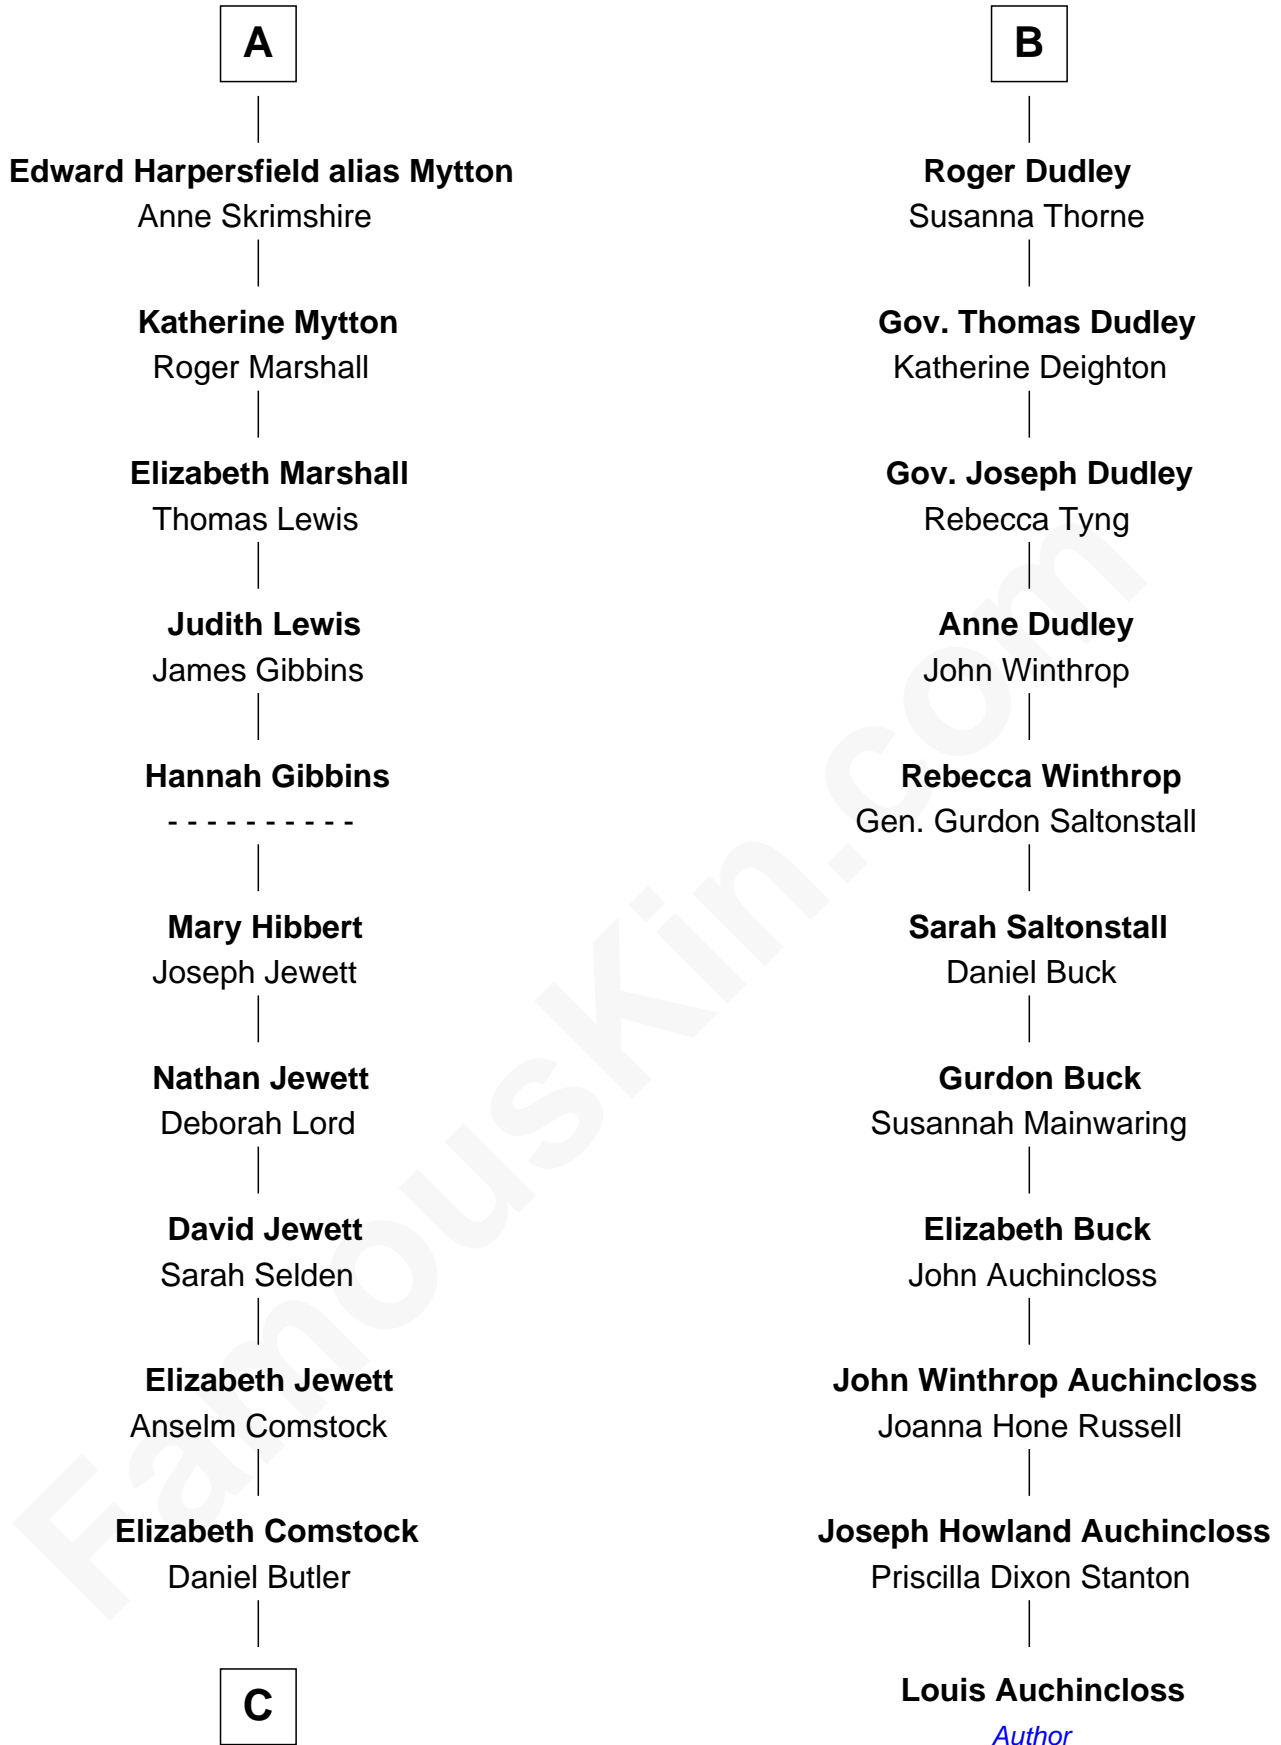

FamousKin.com Relationship Chart of

Gerald Ford

38th U.S. President

17th cousin 4 times removed of

Louis Auchincloss

Author

C

—
George Selden Butler
Elizabeth Ely Gridley

—
Amy Gridley Butler
George Manney Ayer

—
Adele Augusta Ayer
Levi Addison Gardner

—
Dorothy Ayer Gardner
Leslie Lynch King

—
Gerald Ford
38th U.S. President

FamousKin.com