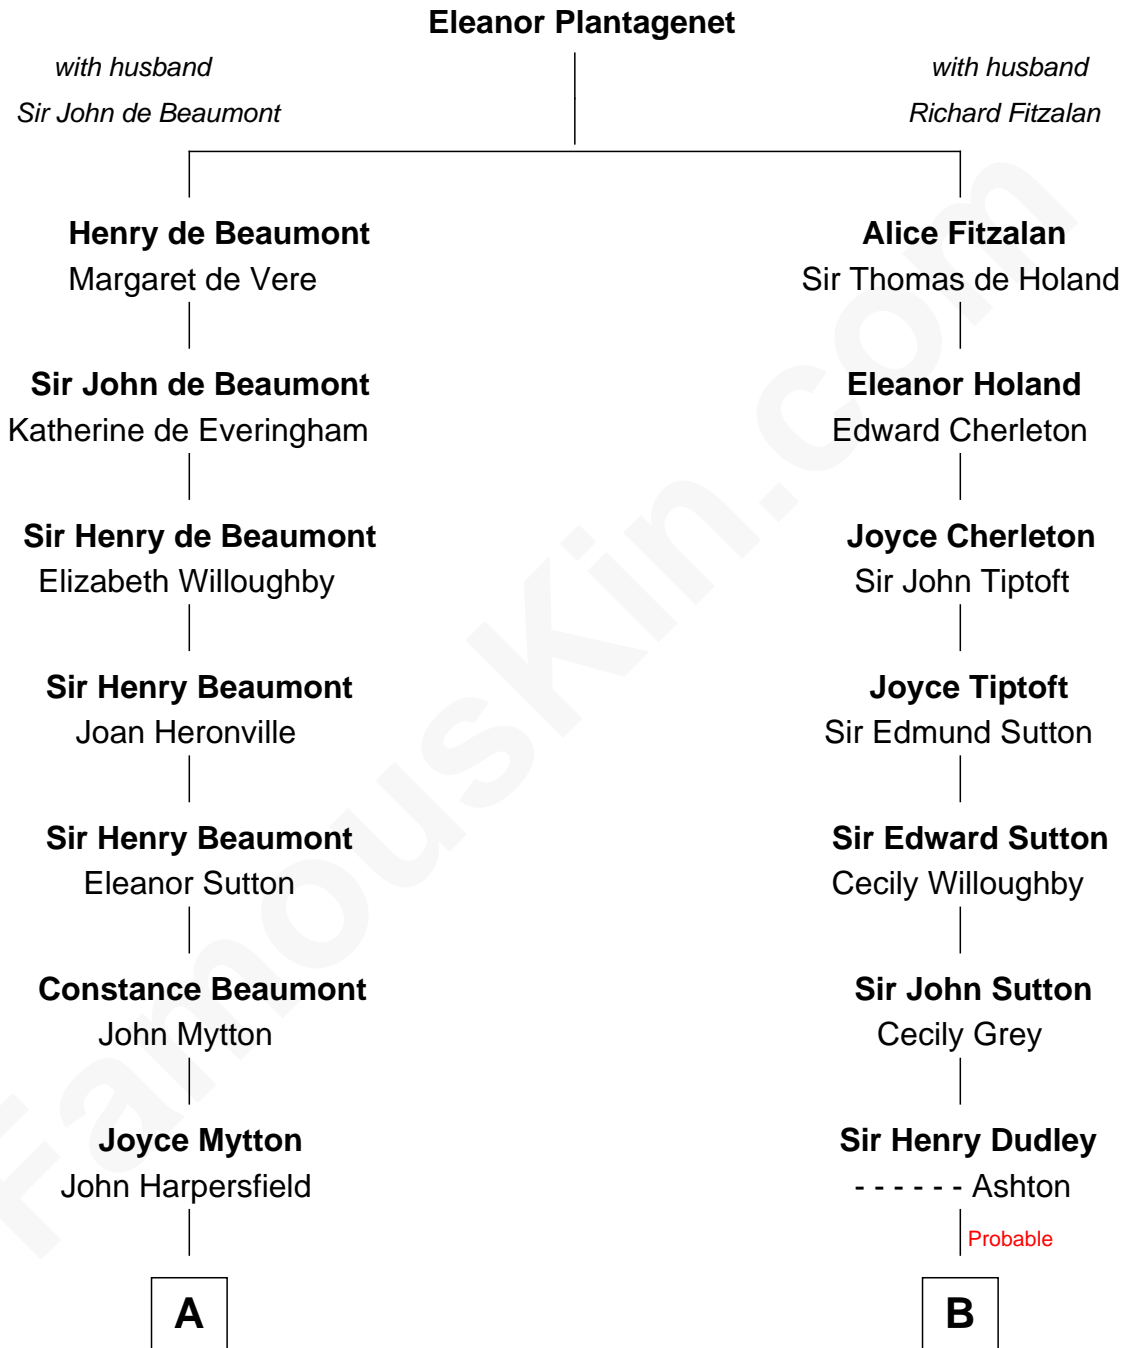

FamousKin.com Relationship Chart of

Gerald Ford

38th U.S. President

17th cousin 4 times removed of

Louis Auchincloss

Author

C

—
George Selden Butler
Elizabeth Ely Gridley

—
Amy Gridley Butler
George Manney Ayer

—
Adele Augusta Ayer
Levi Addison Gardner

—
Dorothy Ayer Gardner
Leslie Lynch King

—
Gerald Ford
38th U.S. President

FamousKin.com