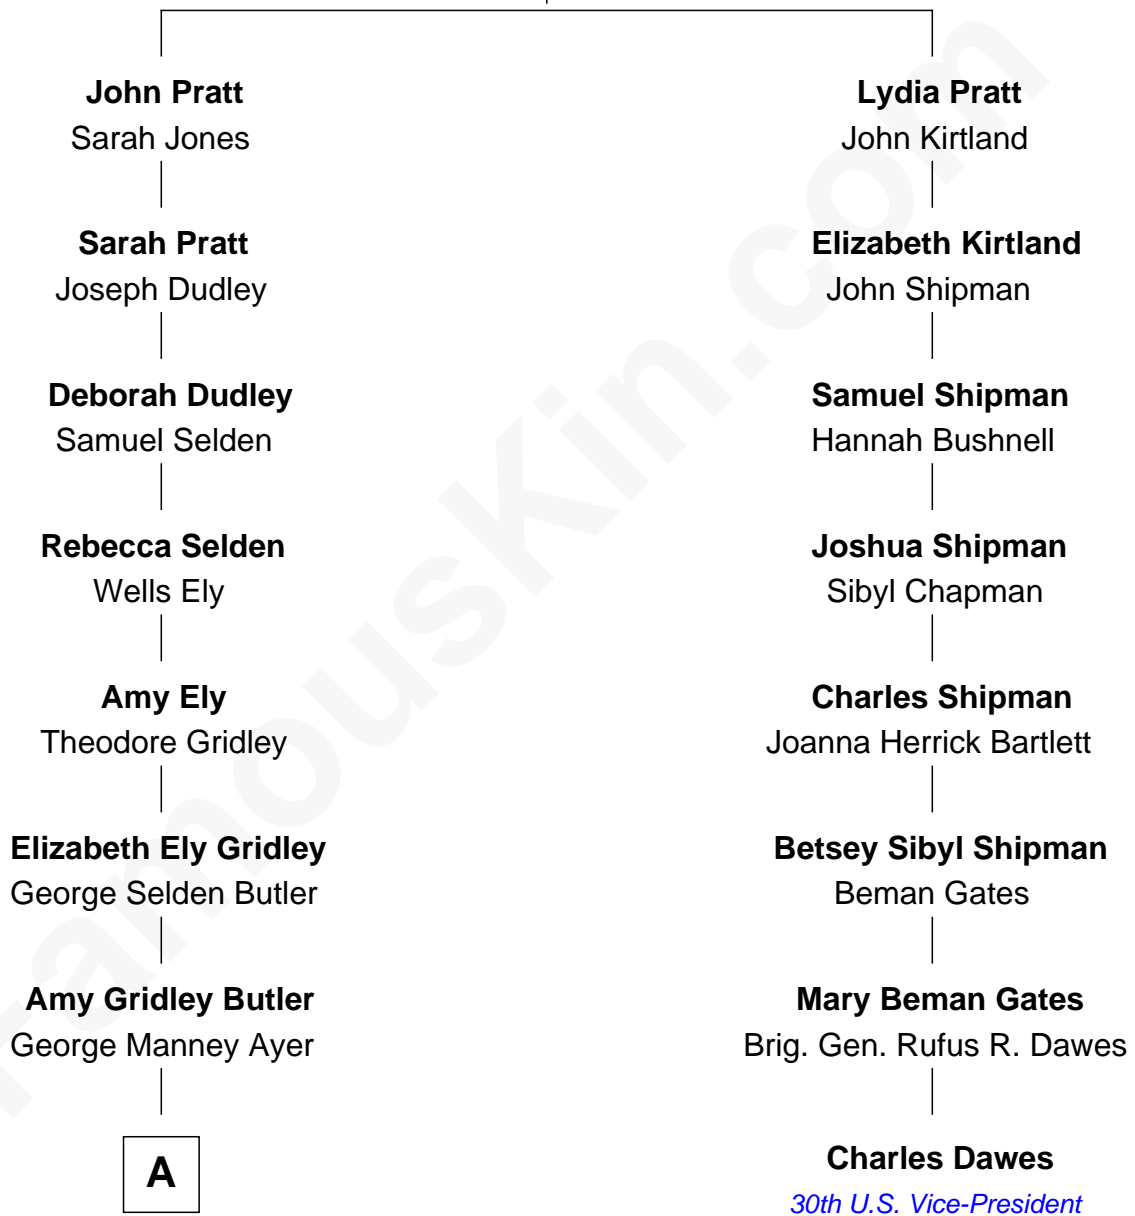

# FamousKin.com Relationship Chart of

**Gerald Ford**

*38th U.S. President*

7th cousin 2 times removed of

**Charles Dawes**

*30th U.S. Vice-President*

**William Pratt**  
Elizabeth Clark

**A**

—  
**Adele Augusta Ayer**  
Levi Addison Gardner

—  
**Dorothy Ayer Gardner**  
Leslie Lynch King

—  
**Gerald Ford**  
*38th U.S. President*

FamousKin.com