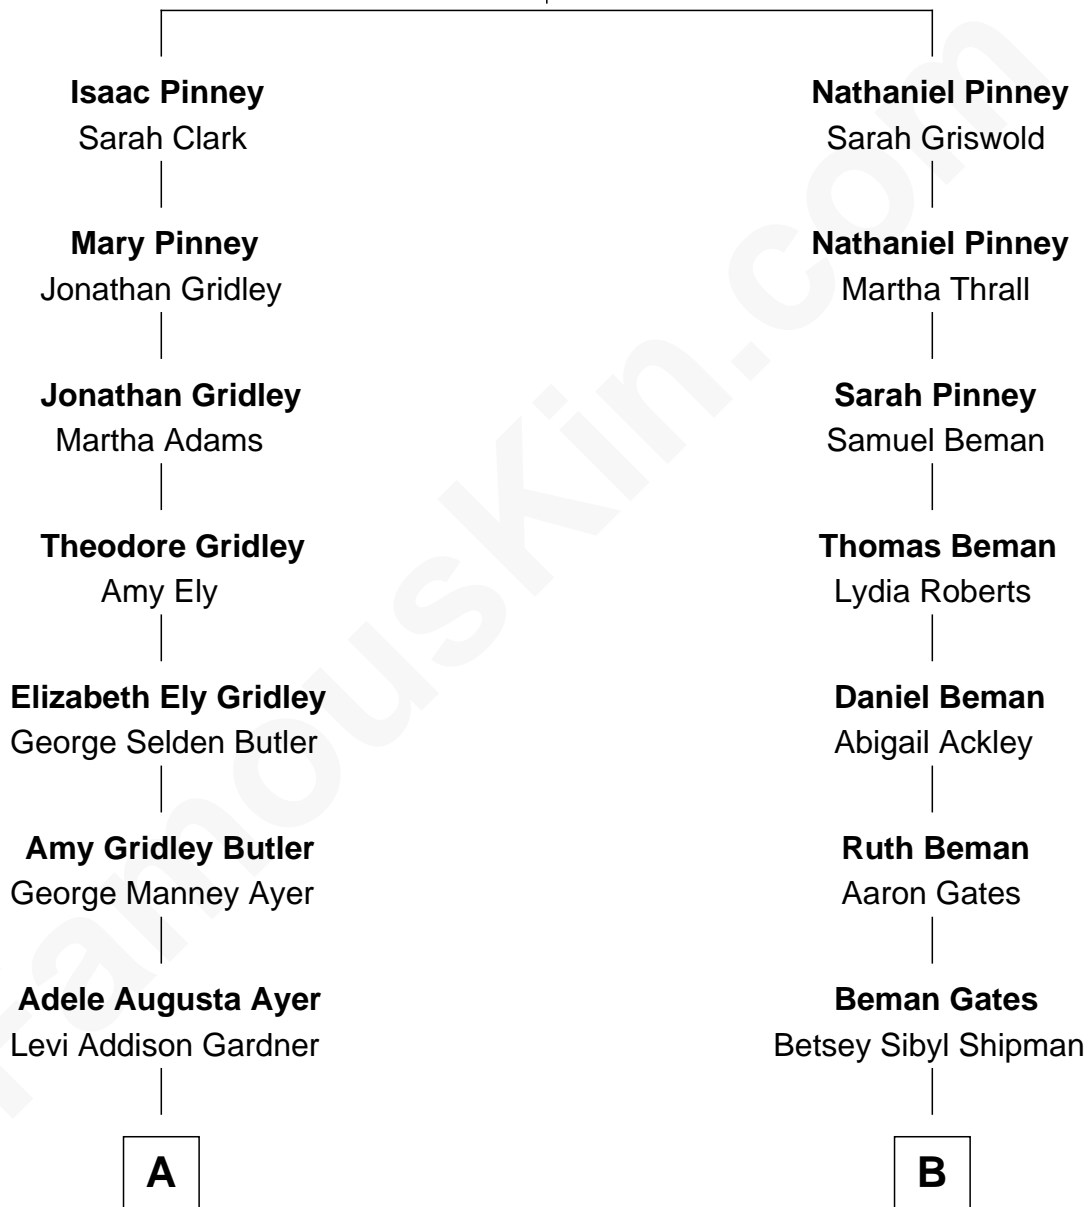

FamousKin.com Relationship Chart of

Gerald Ford
38th U.S. President

8th cousin of

Charles Dawes
30th U.S. Vice-President

Humphrey Pinney
Mary Hull

A

Dorothy Ayer Gardner

Leslie Lynch King

Gerald Ford

38th U.S. President

B

Mary Beman Gates

Brig. Gen. Rufus R. Dawes

Charles Dawes

30th U.S. Vice-President

FamousKin.com