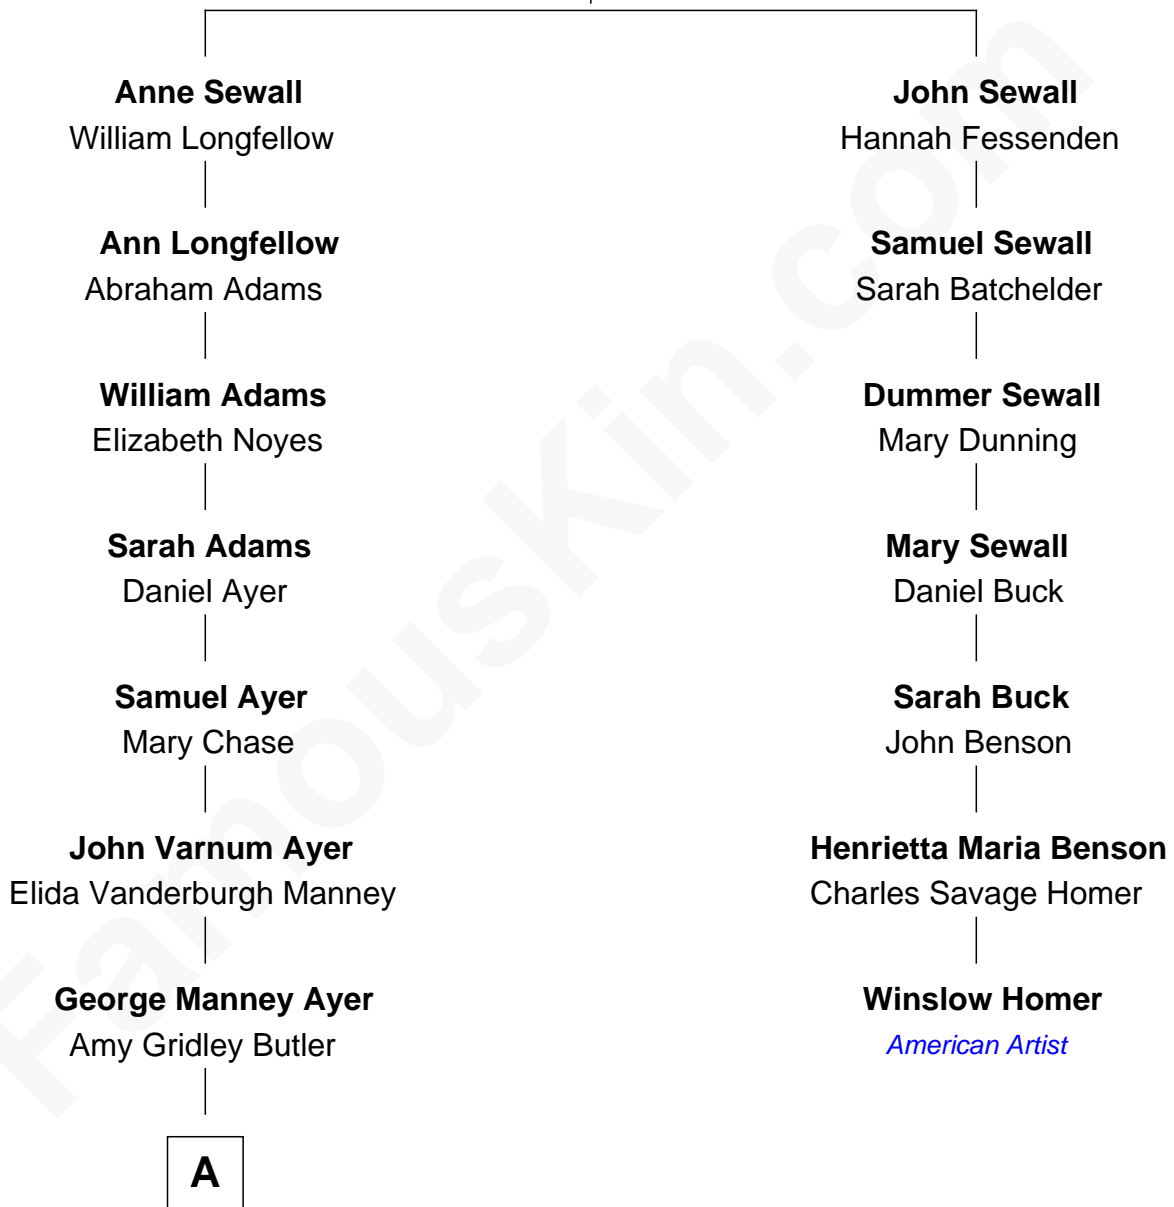

FamousKin.com Relationship Chart of

Gerald Ford

38th U.S. President

6th cousin 3 times removed of

Winslow Homer

American Artist

Henry Sewall

Jane Dummer

A

—
Adele Augusta Ayer
Levi Addison Gardner

—
Dorothy Ayer Gardner
Leslie Lynch King

—
Gerald Ford
38th U.S. President

FamousKin.com