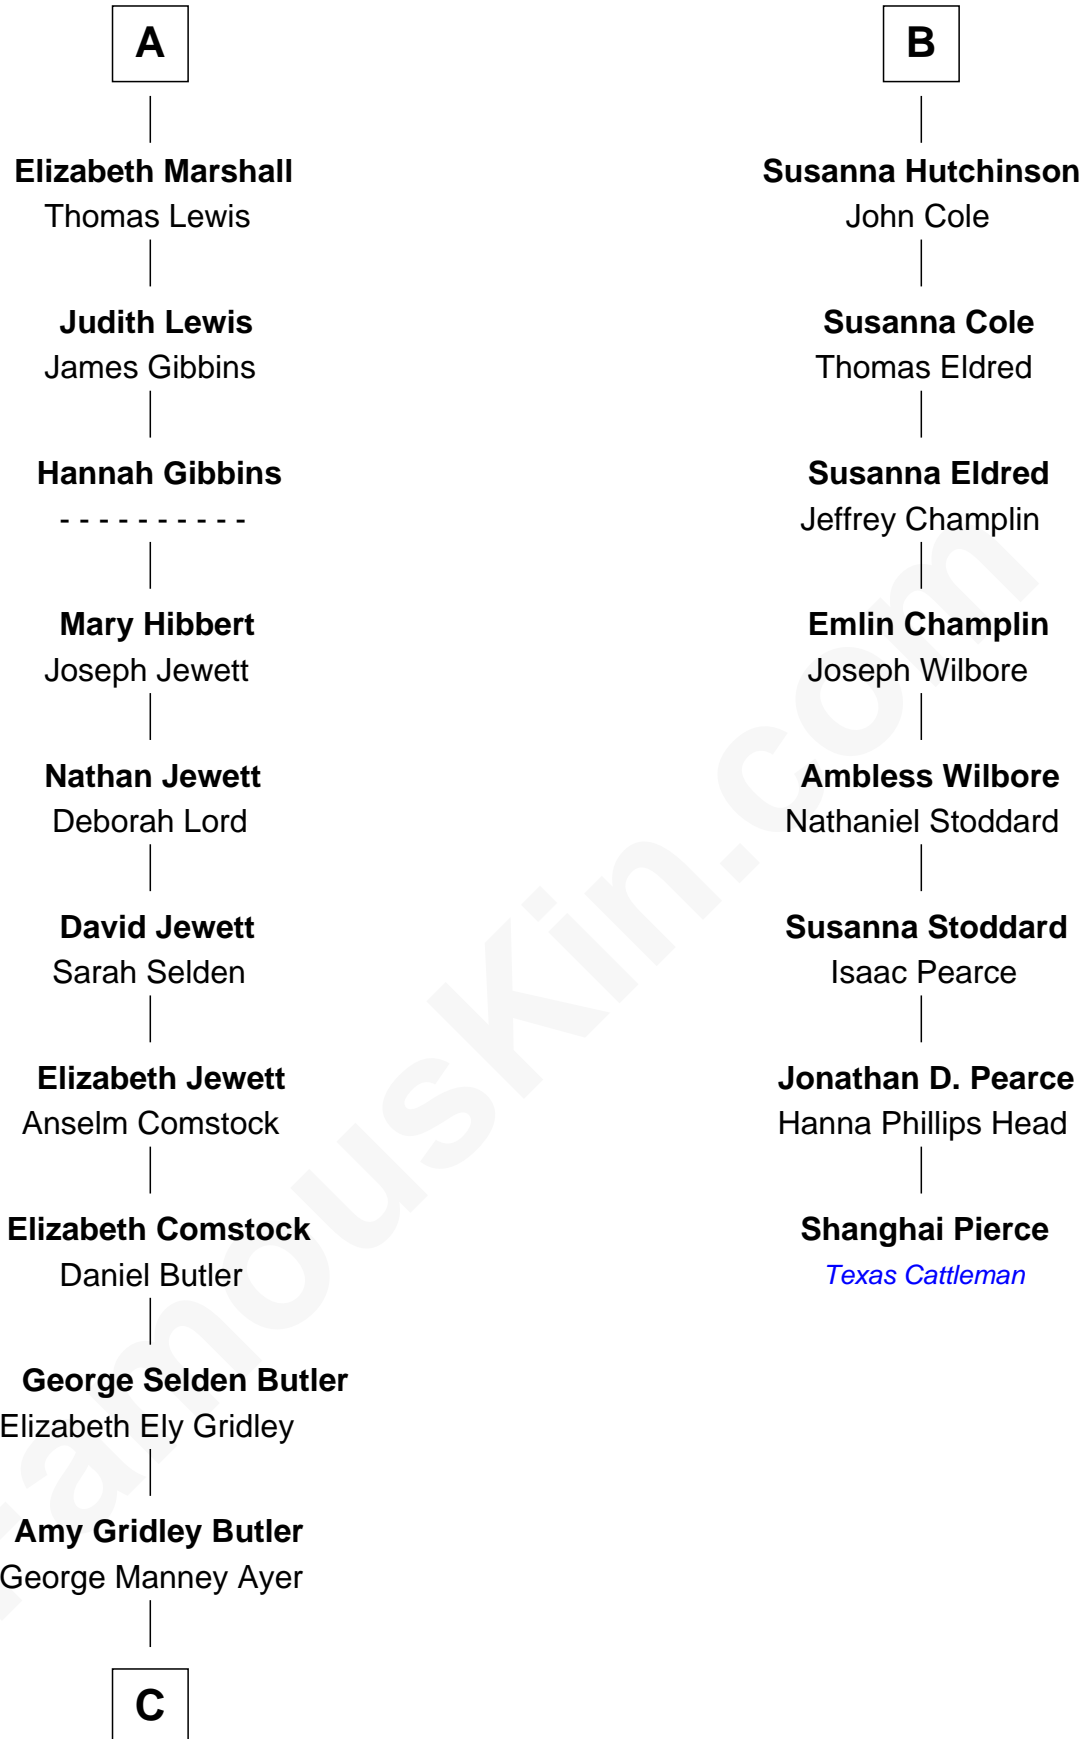

FamousKin.com Relationship Chart of

Gerald Ford

38th U.S. President

14th cousin 5 times removed of

Shanghai Pierce

Texas Cattleman

Sir Walter Blount

Sancha de Ayala

Margaret de Gresley

Sir Thomas Blount

Agnes Hawley

Anne Blount

William Marbury

Robert Marbury

Katherine Williamson

William Marbury

Agnes Lenton

Rev. Francis Marbury

Bridget Dryden

Anne Marbury

William Hutchinson

B

C

—
Adele Augusta Ayer
Levi Addison Gardner

—
Dorothy Ayer Gardner
Leslie Lynch King

—
Gerald Ford
38th U.S. President

FamousKin.com