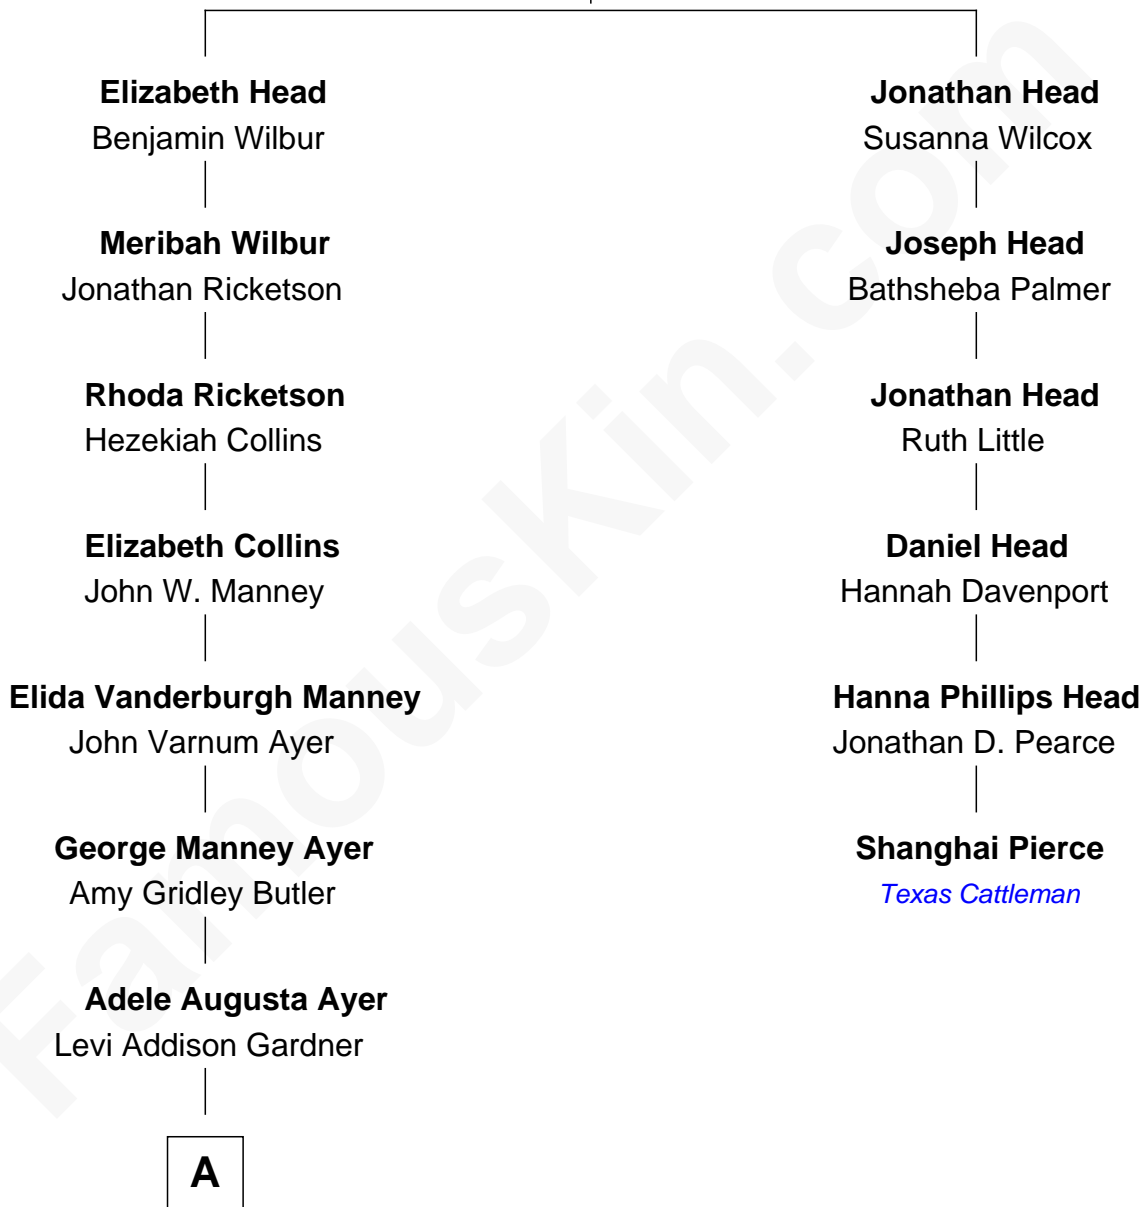

FamousKin.com Relationship Chart of

Gerald Ford

38th U.S. President

5th cousin 3 times removed of

Shanghai Pierce

Texas Cattleman

Henry Head
Elizabeth Lovett

A

—
Dorothy Ayer Gardner

Leslie Lynch King

—
Gerald Ford

38th U.S. President

FamousKin.com