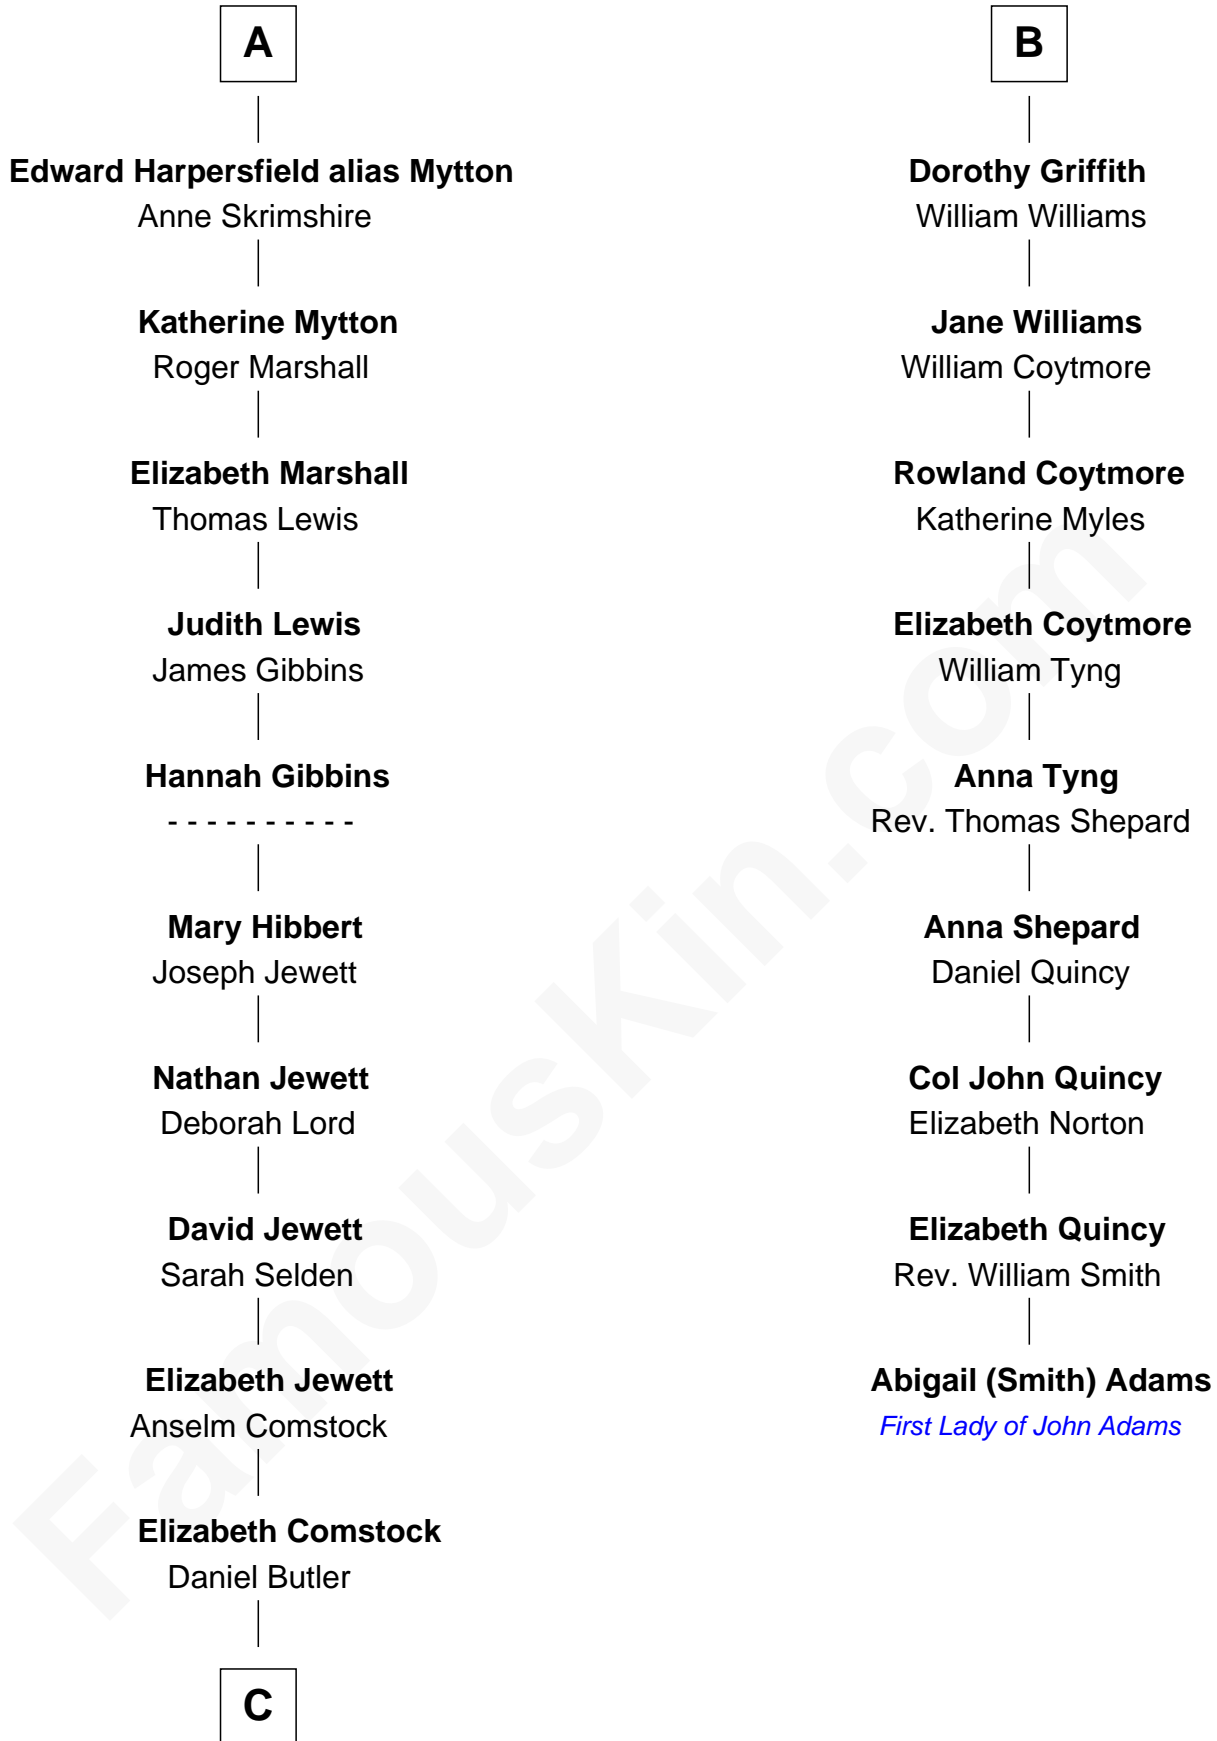

# FamousKin.com Relationship Chart of

**Gerald Ford**

*38th U.S. President*

15th cousin 6 times removed of

**Abigail (Smith) Adams**

*First Lady of President John Adams*

**Edmund Fitzalan**

Alice de Warenne

**C**

**George Selden Butler**

Elizabeth Ely Gridley

**Amy Gridley Butler**

George Manney Ayer

**Adele Augusta Ayer**

Levi Addison Gardner

**Dorothy Ayer Gardner**

Leslie Lynch King

**Gerald Ford**

*38th U.S. President*

FamousKin.com