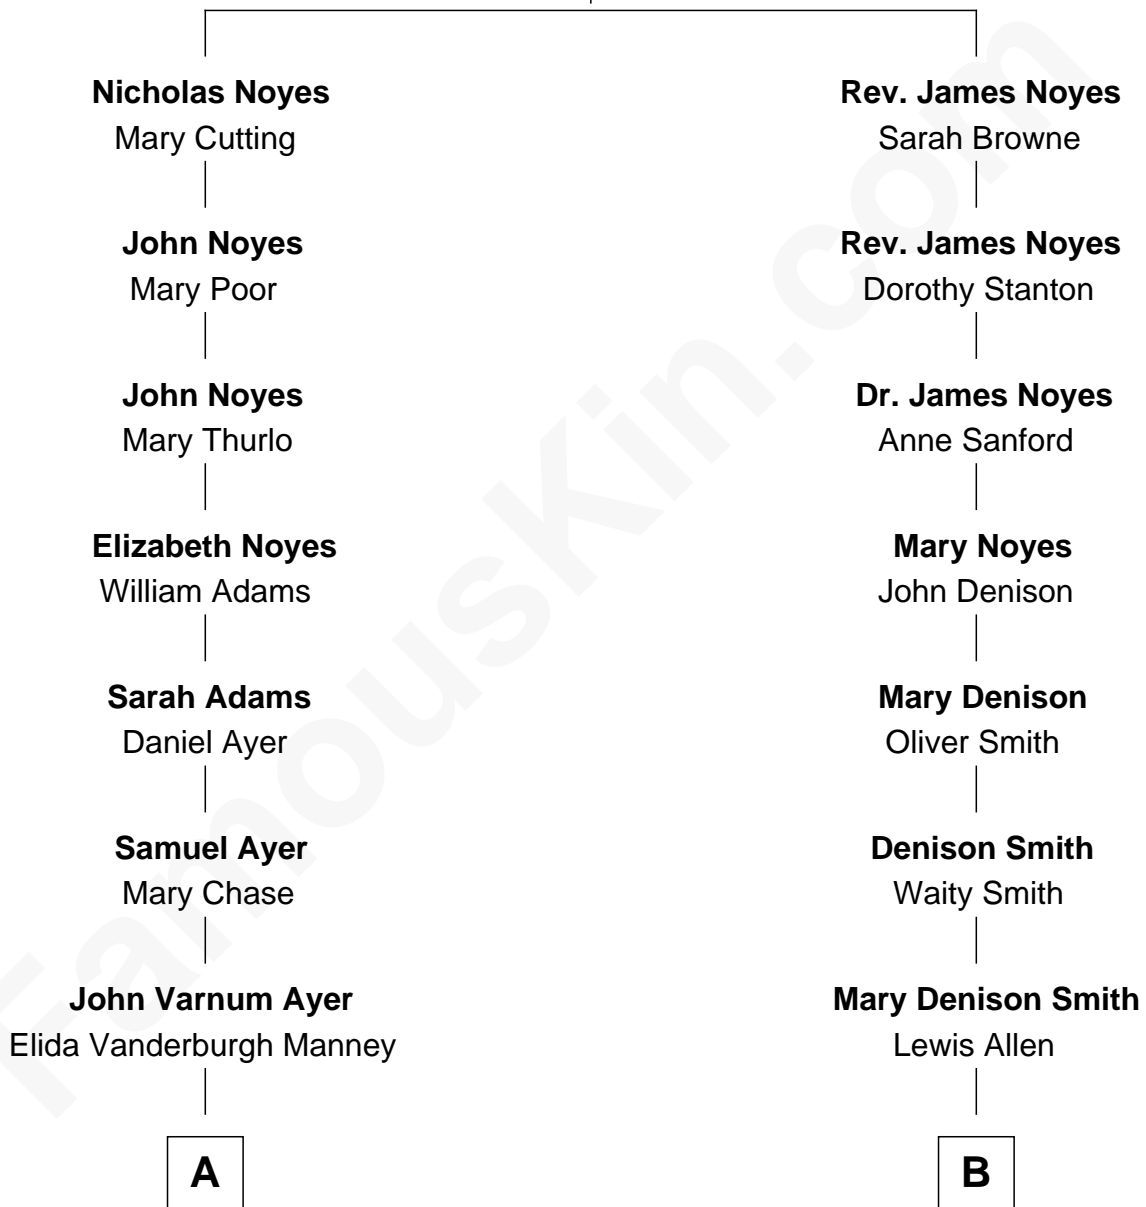

# FamousKin.com Relationship Chart of

**Gerald Ford**

*38th U.S. President*

10th cousin 1 time removed of

**Ted Danson**

*TV Actor - "Cheers", "CSI"*

**Rev. William Noyes**

Ann Parker

**A**

**George Manney Ayer**

Amy Gridley Butler

**Adele Augusta Ayer**

Levi Addison Gardner

**Dorothy Ayer Gardner**

Leslie Lynch King

**Gerald Ford**

*38th U.S. President*

**B**

**Thomas Humphrey Cushing Allen**

Jane Deverdier Woodruff

**William Mercer Allen**

Virginia Reakirt Thompson

**Anna Louise Allen**

Edward Bridge Danson

**Edward Bridge Danson**

Jessica Harriet MacMaster

**Ted Danson**

*TV Actor - "Cheers", "CSI"*