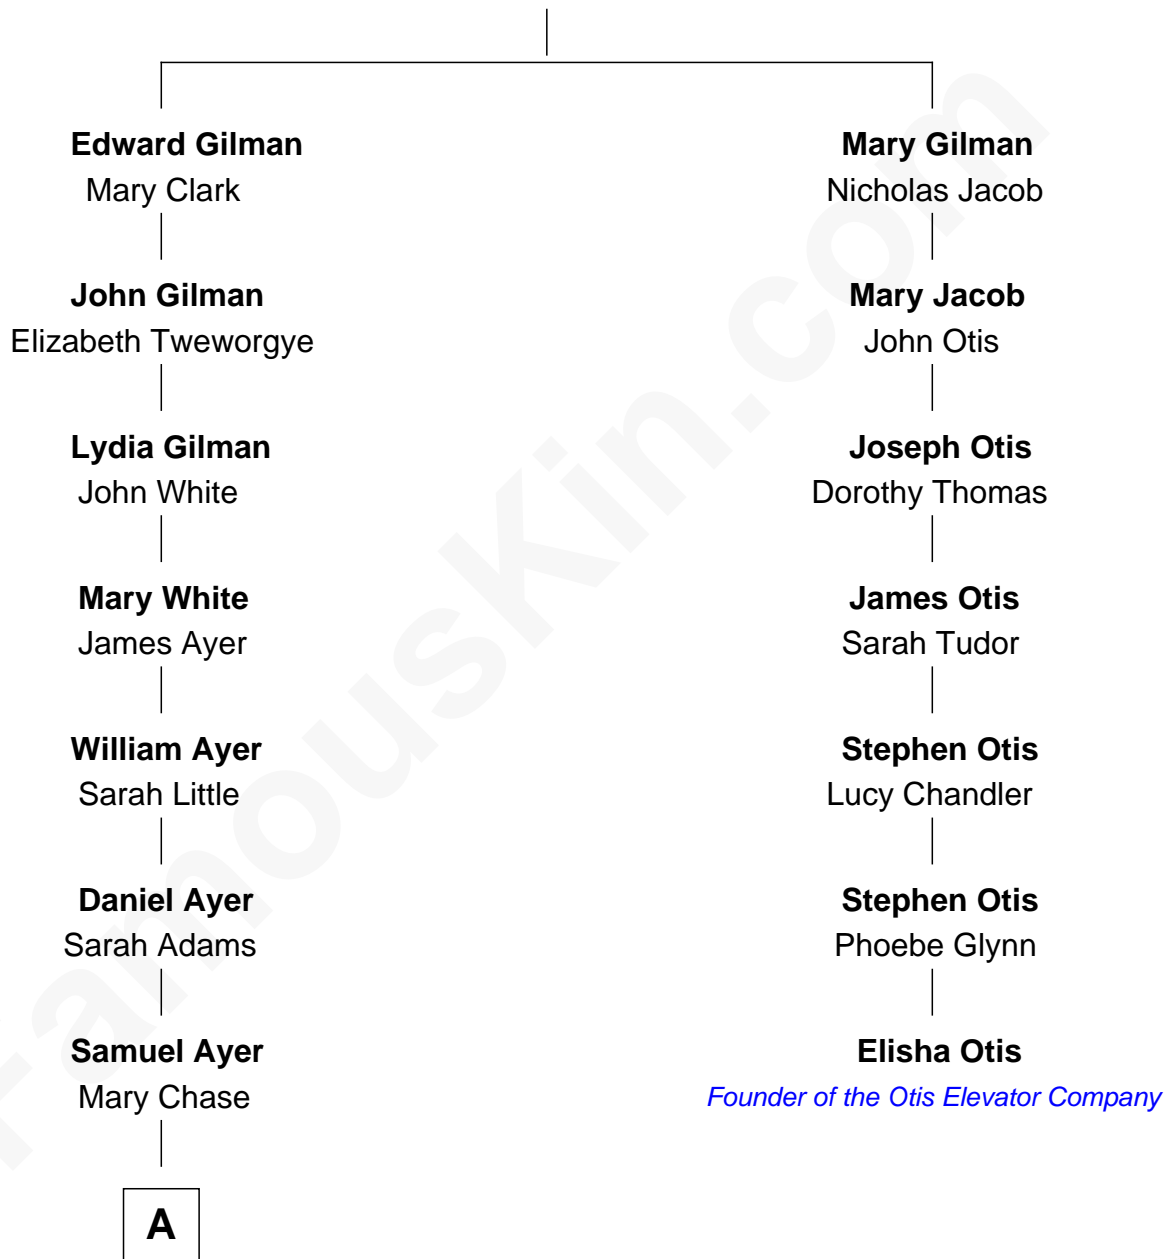

FamousKin.com Relationship Chart of

Gerald Ford

38th U.S. President

6th cousin 5 times removed of

Elisha Otis

Founder of the Otis Elevator Company

Edward Gilman

A

—
John Varnum Ayer
Elida Vanderburgh Manney

—
George Manney Ayer
Amy Gridley Butler

—
Adele Augusta Ayer
Levi Addison Gardner

—
Dorothy Ayer Gardner
Leslie Lynch King

—
Gerald Ford
38th U.S. President

FamousKin.com