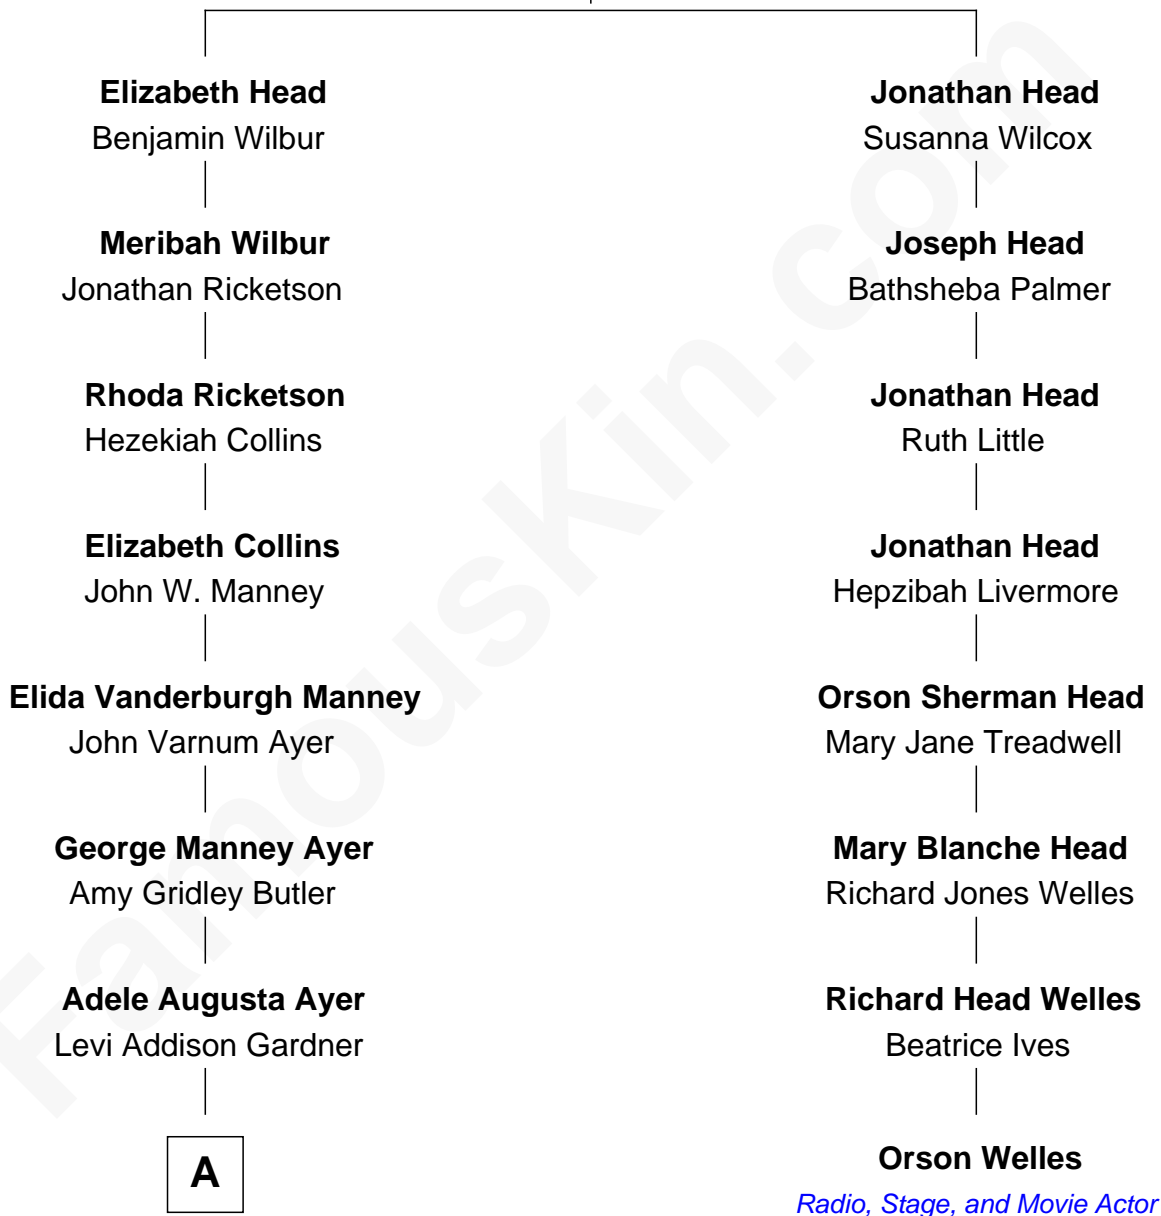

# FamousKin.com Relationship Chart of

**Gerald Ford**

*38th U.S. President*

7th cousin 1 time removed of

**Orson Welles**

*Radio, Stage, and Movie Actor*

**Henry Head**  
Elizabeth Lovett

**A**

|  
**Dorothy Ayer Gardner**

Leslie Lynch King

|  
**Gerald Ford**

*38th U.S. President*

FamousKin.com