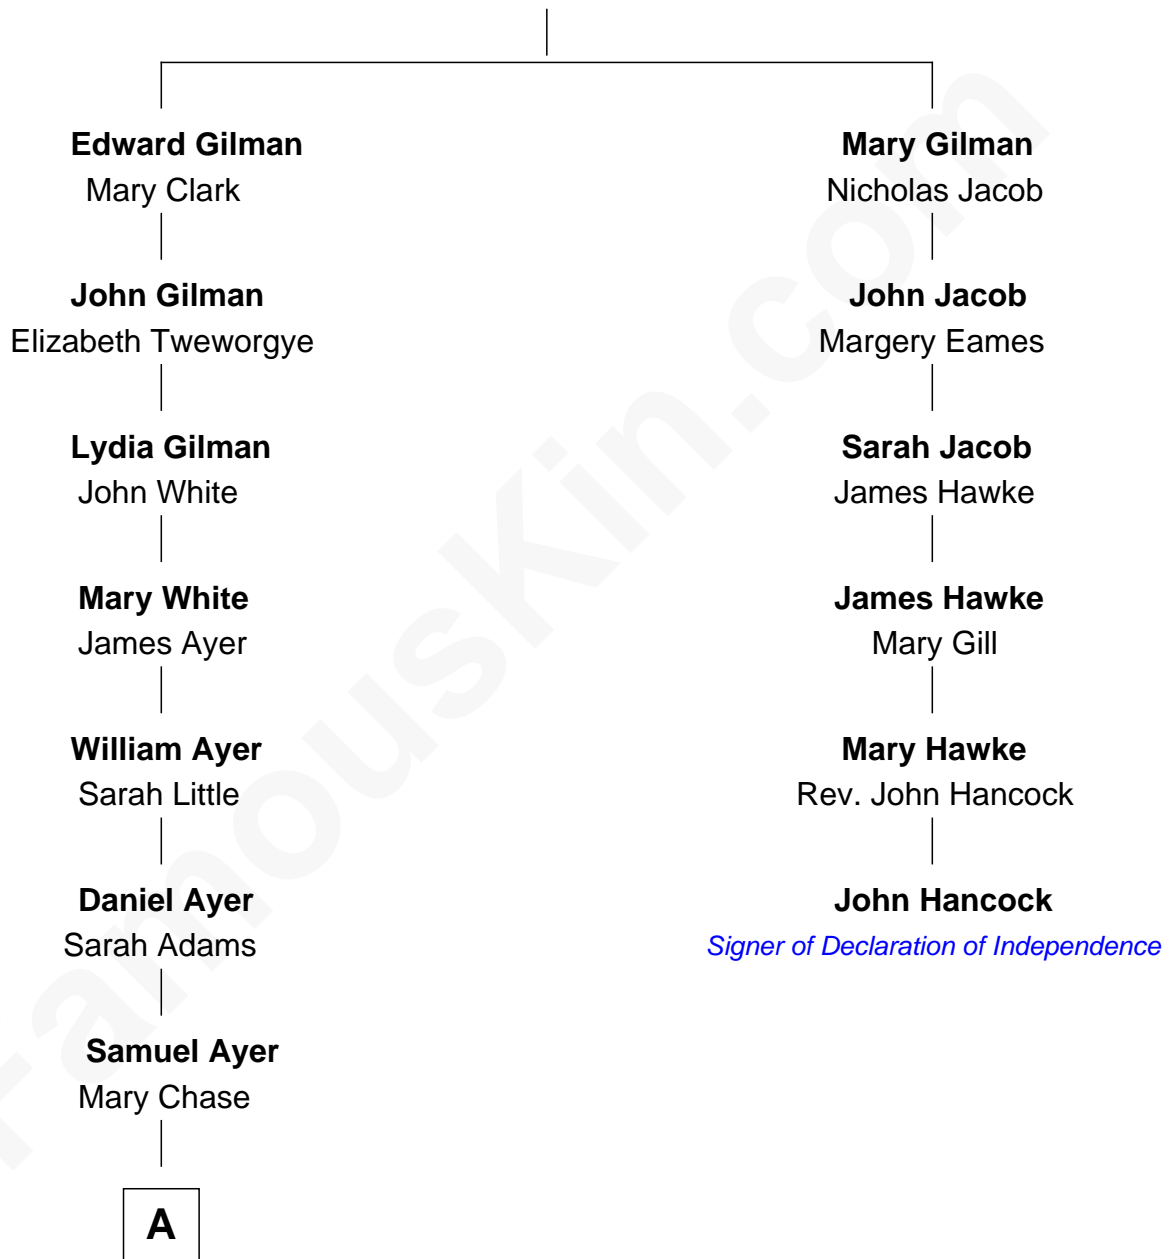

FamousKin.com Relationship Chart of

Gerald Ford

38th U.S. President

5th cousin 6 times removed of

John Hancock

Signer of the Declaration of Independence

Edward Gilman

A

—
John Varnum Ayer
Elida Vanderburgh Manney

—
George Manney Ayer
Amy Gridley Butler

—
Adele Augusta Ayer
Levi Addison Gardner

—
Dorothy Ayer Gardner
Leslie Lynch King

—
Gerald Ford
38th U.S. President

FamousKin.com