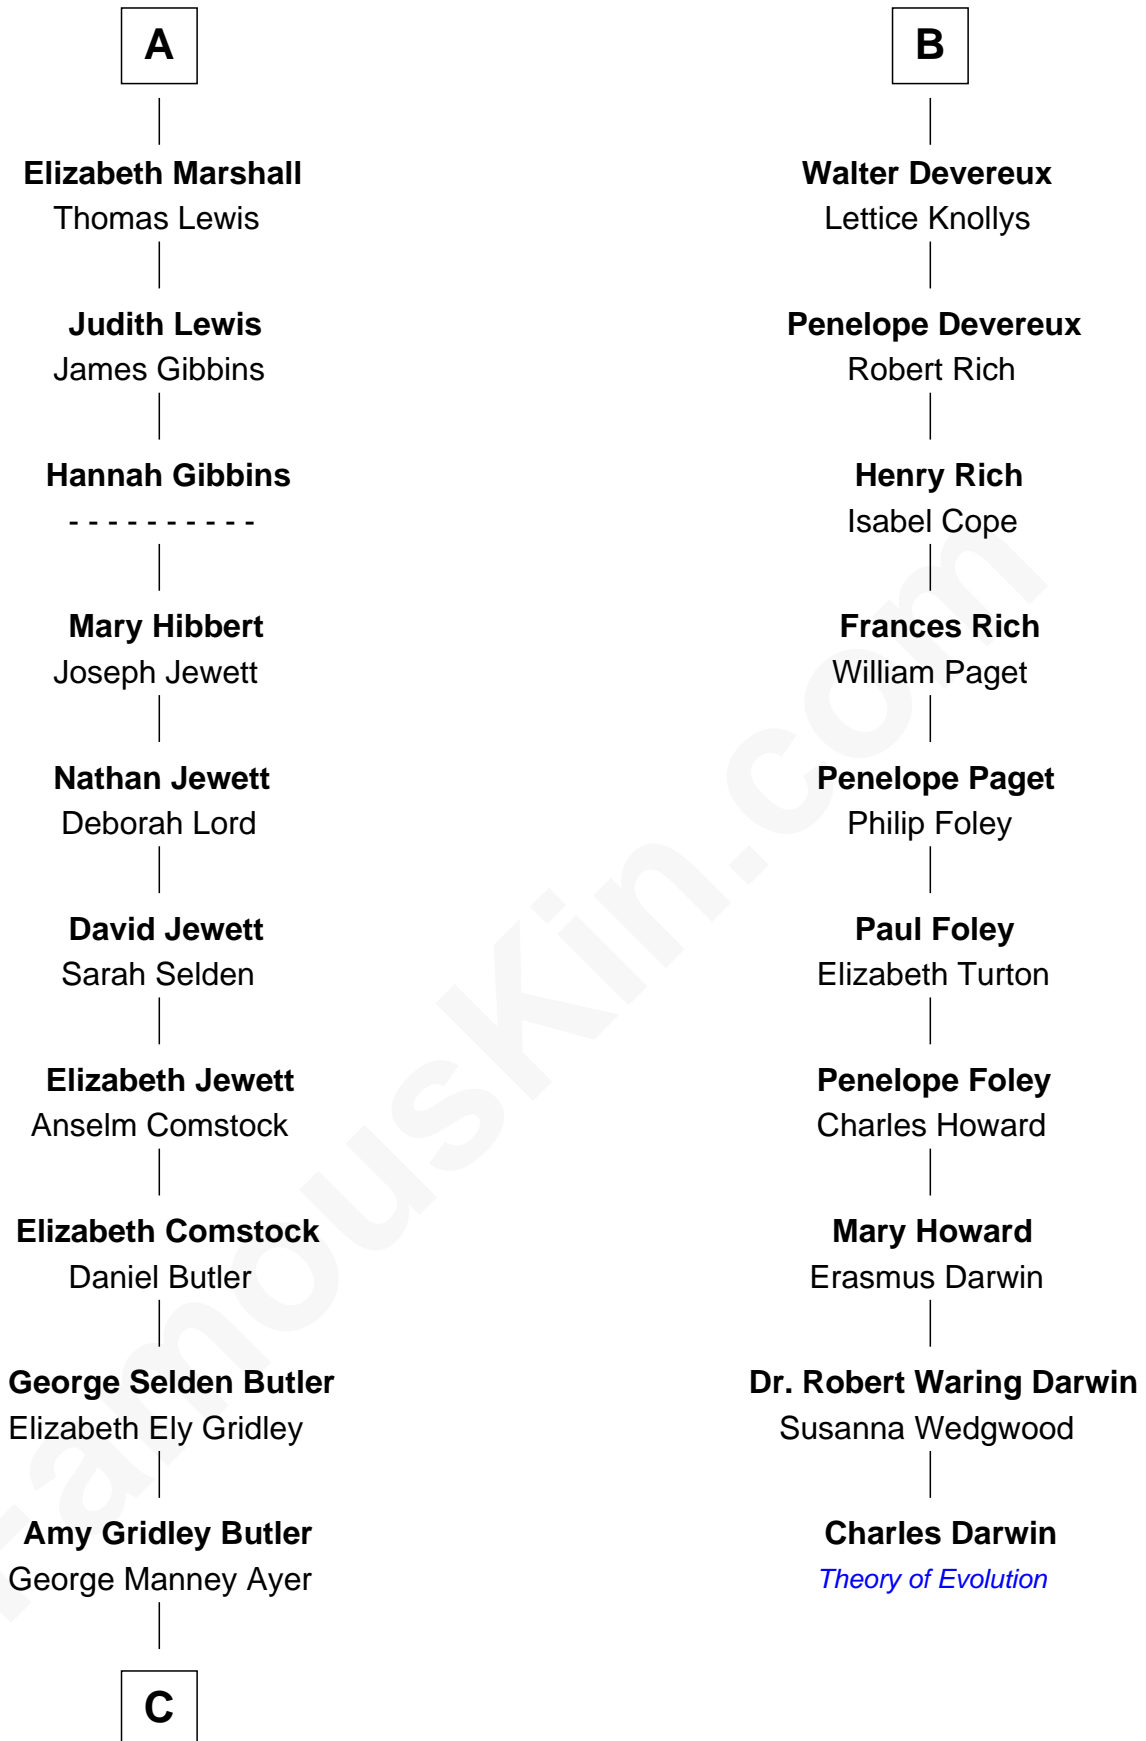

FamousKin.com Relationship Chart of

Gerald Ford

38th U.S. President

16th cousin 3 times removed of

Charles Darwin

Theory of Evolution

Sir John de Beaumont
Katherine de Everingham

Sir Henry de Beaumont
Elizabeth Willoughby

Elizabeth Beaumont
Sir William Botreaux

Sir Henry Beaumont
Joan Heronville

Margaret Botreaux
Sir Robert Hungerford

Sir Henry Beaumont
Eleanor Sutton

Sir Robert Hungerford
Eleanor Moleyns

Constance Beaumont
John Mytton

Sir Thomas Hungerford
Anne Percy

Joyce Mytton
John Harpersfield

Mary Hungerford
Sir Edward Hastings

Edward Harpersfield alias Mytton
Anne Skrimshire

Sir George Hastings
Anne Stafford

Katherine Mytton
Roger Marshall

Dorothy Hastings
Sir Richard Devereux

A

B

C

—
Adele Augusta Ayer
Levi Addison Gardner

—
Dorothy Ayer Gardner
Leslie Lynch King

—
Gerald Ford
38th U.S. President

FamousKin.com