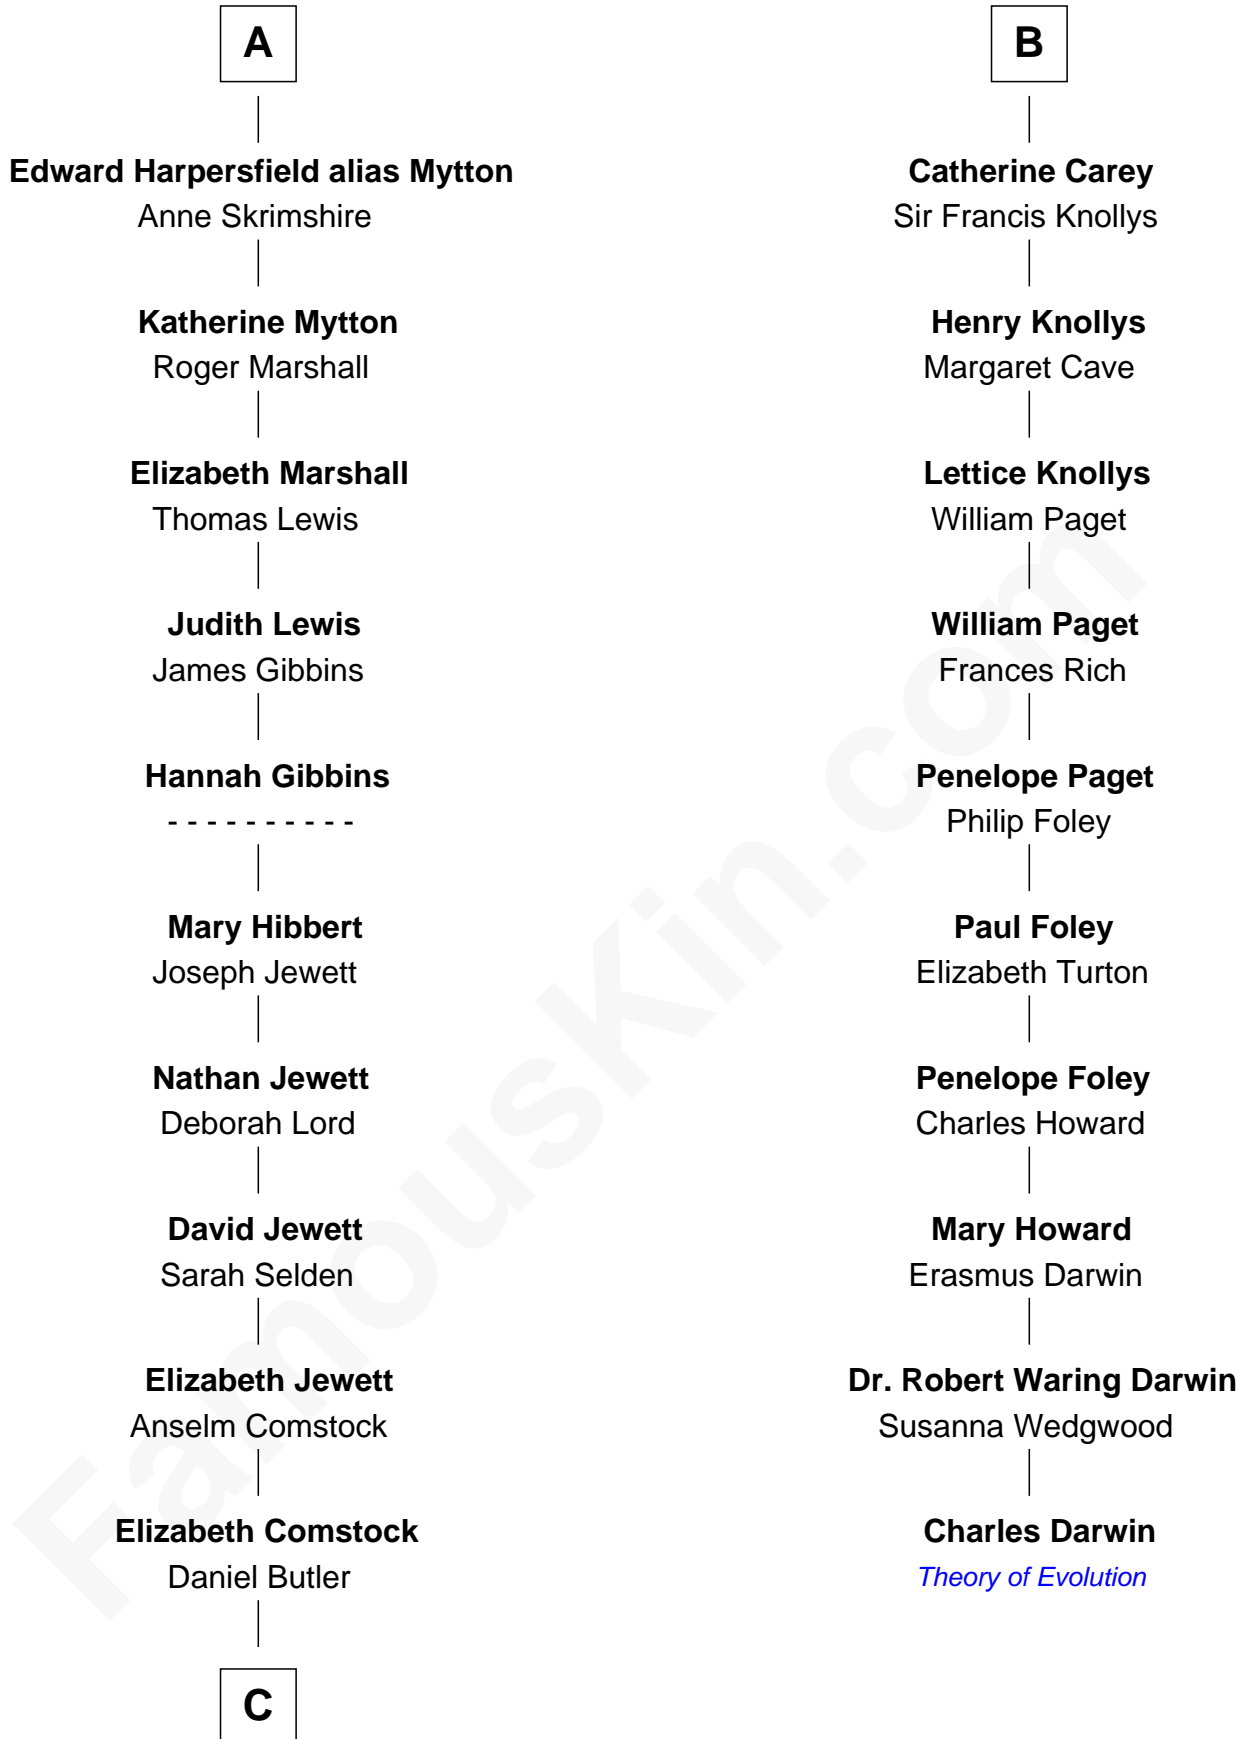

FamousKin.com Relationship Chart of

Gerald Ford

38th U.S. President

16th cousin 5 times removed of

Charles Darwin

Theory of Evolution

Edmund Fitzalan

Alice de Warenne

C

—
George Selden Butler

Elizabeth Ely Gridley

—
Amy Gridley Butler

George Manney Ayer

—
Adele Augusta Ayer

Levi Addison Gardner

—
Dorothy Ayer Gardner

Leslie Lynch King

—
Gerald Ford

38th U.S. President

FamousKin.com