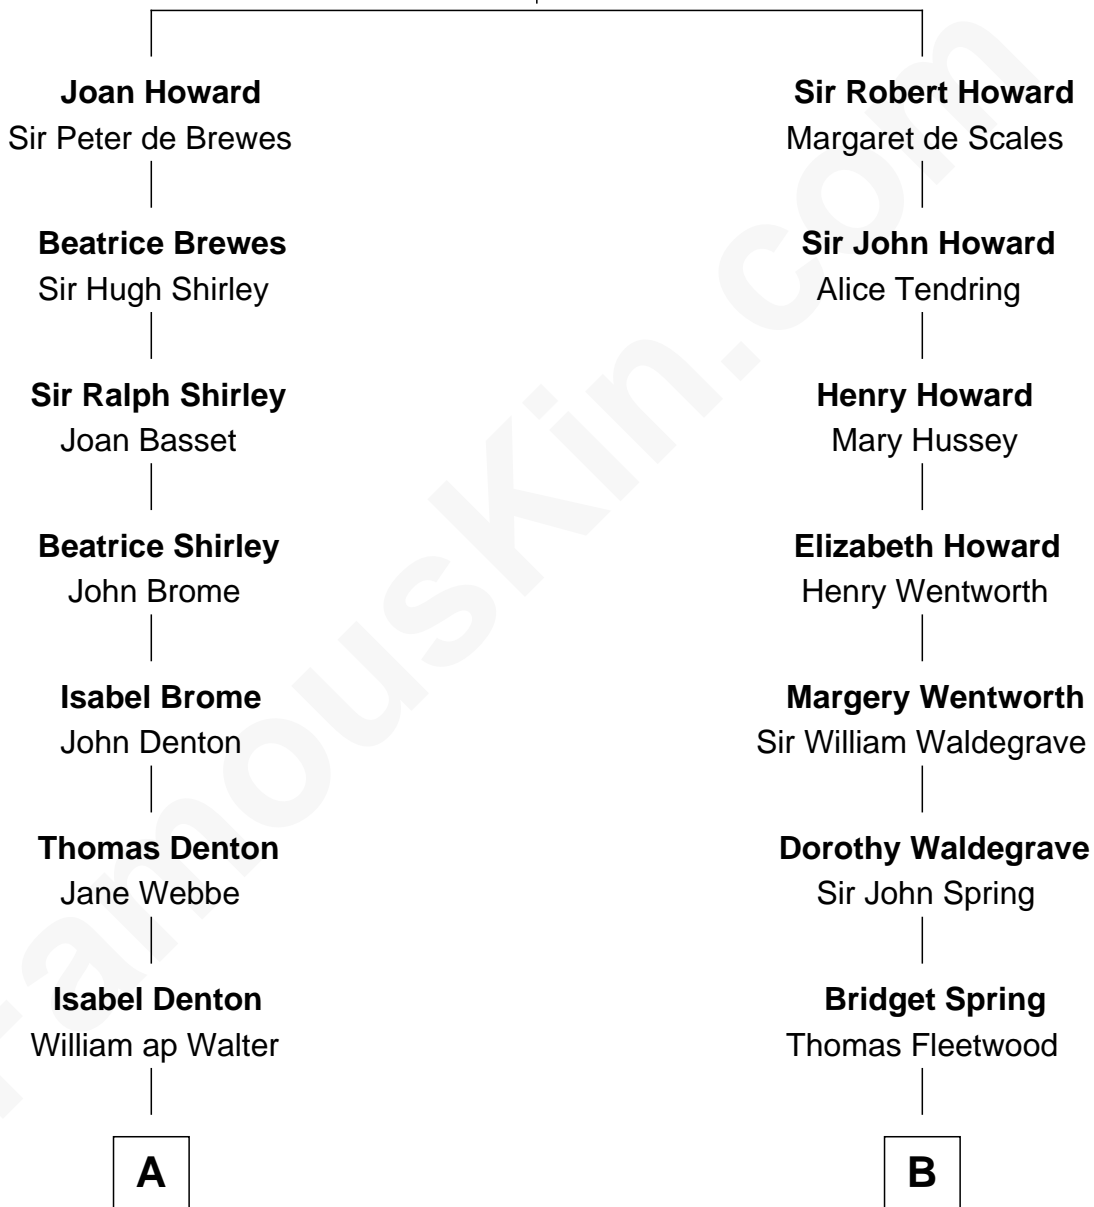

# FamousKin.com Relationship Chart of

**Gerald Ford**

*38th U.S. President*

19th cousin 1 time removed of

**Maggie Gyllenhaal**

*Movie Actress*

**Sir John Howard**

Alice de Bois

**C**

**George Manney Ayer**  
Amy Gridley Butler

**Adele Augusta Ayer**  
Levi Addison Gardner

**Dorothy Ayer Gardner**  
Leslie Lynch King

**Gerald Ford**  
*38th U.S. President*

**D**

**Hugh Anders Gyllenhaal**  
Virginia Lowrie Childs