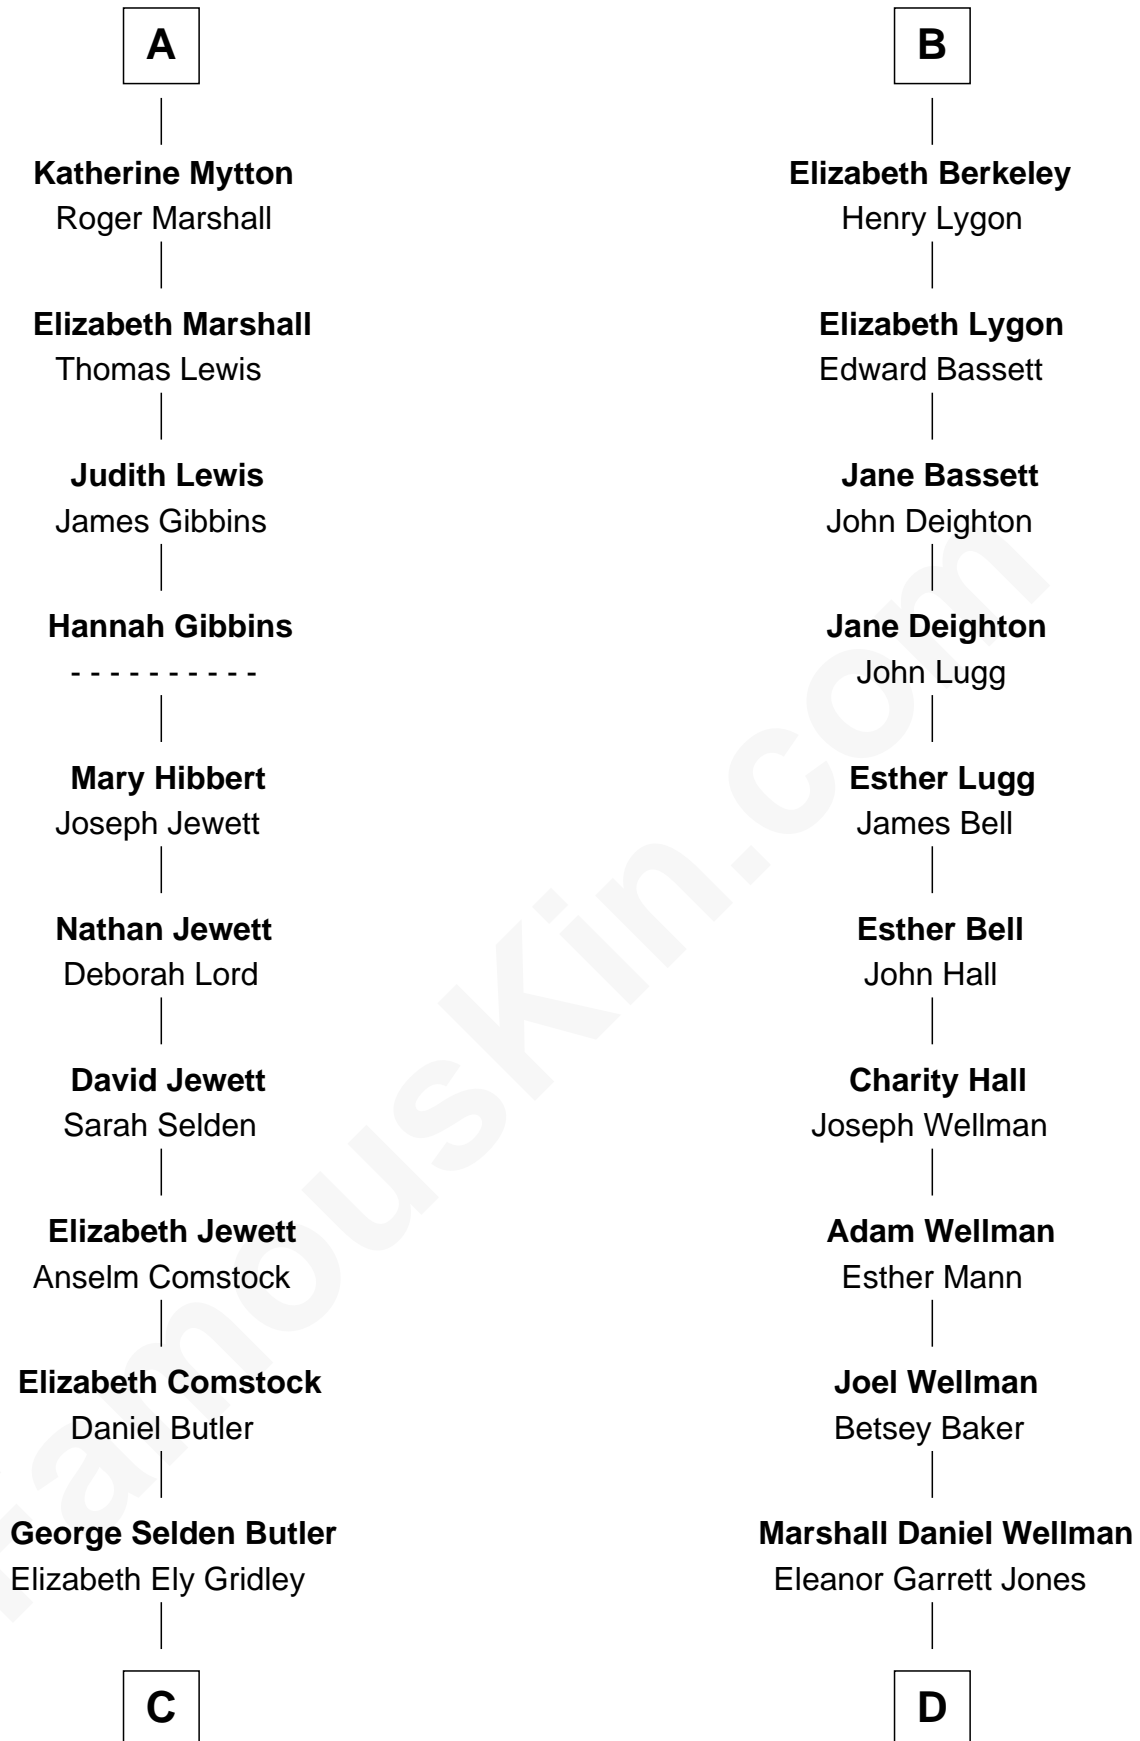

# FamousKin.com Relationship Chart of

**Gerald Ford**

*38th U.S. President*

18th cousin 2 times removed of

**Jack London**

*Author of "The Call of the Wild"*

**Sir Maurice de Berkeley**

Eve la Zouche

Margaret - - - - -

**Thomas Berkeley**

Catherine Botetourte

**Maurice Berkeley**

Johanna Denham

**Maurice Berkeley**

Ellen Montfort

**Sir William Berkeley**

Anne Stafford

**Richard Berkeley**

Elizabeth Conningsby

**Sir John Berkeley**

Isabel Dennis

**B**

**C**

**Amy Gridley Butler**  
George Manney Ayer

**Adele Augusta Ayer**  
Levi Addison Gardner

**Dorothy Ayer Gardner**  
Leslie Lynch King

**Gerald Ford**  
*38th U.S. President*

**D**

**Flora Wellman**  
William Henry Chaney

**Jack London**  
*Author of "The Call of the Wild"*