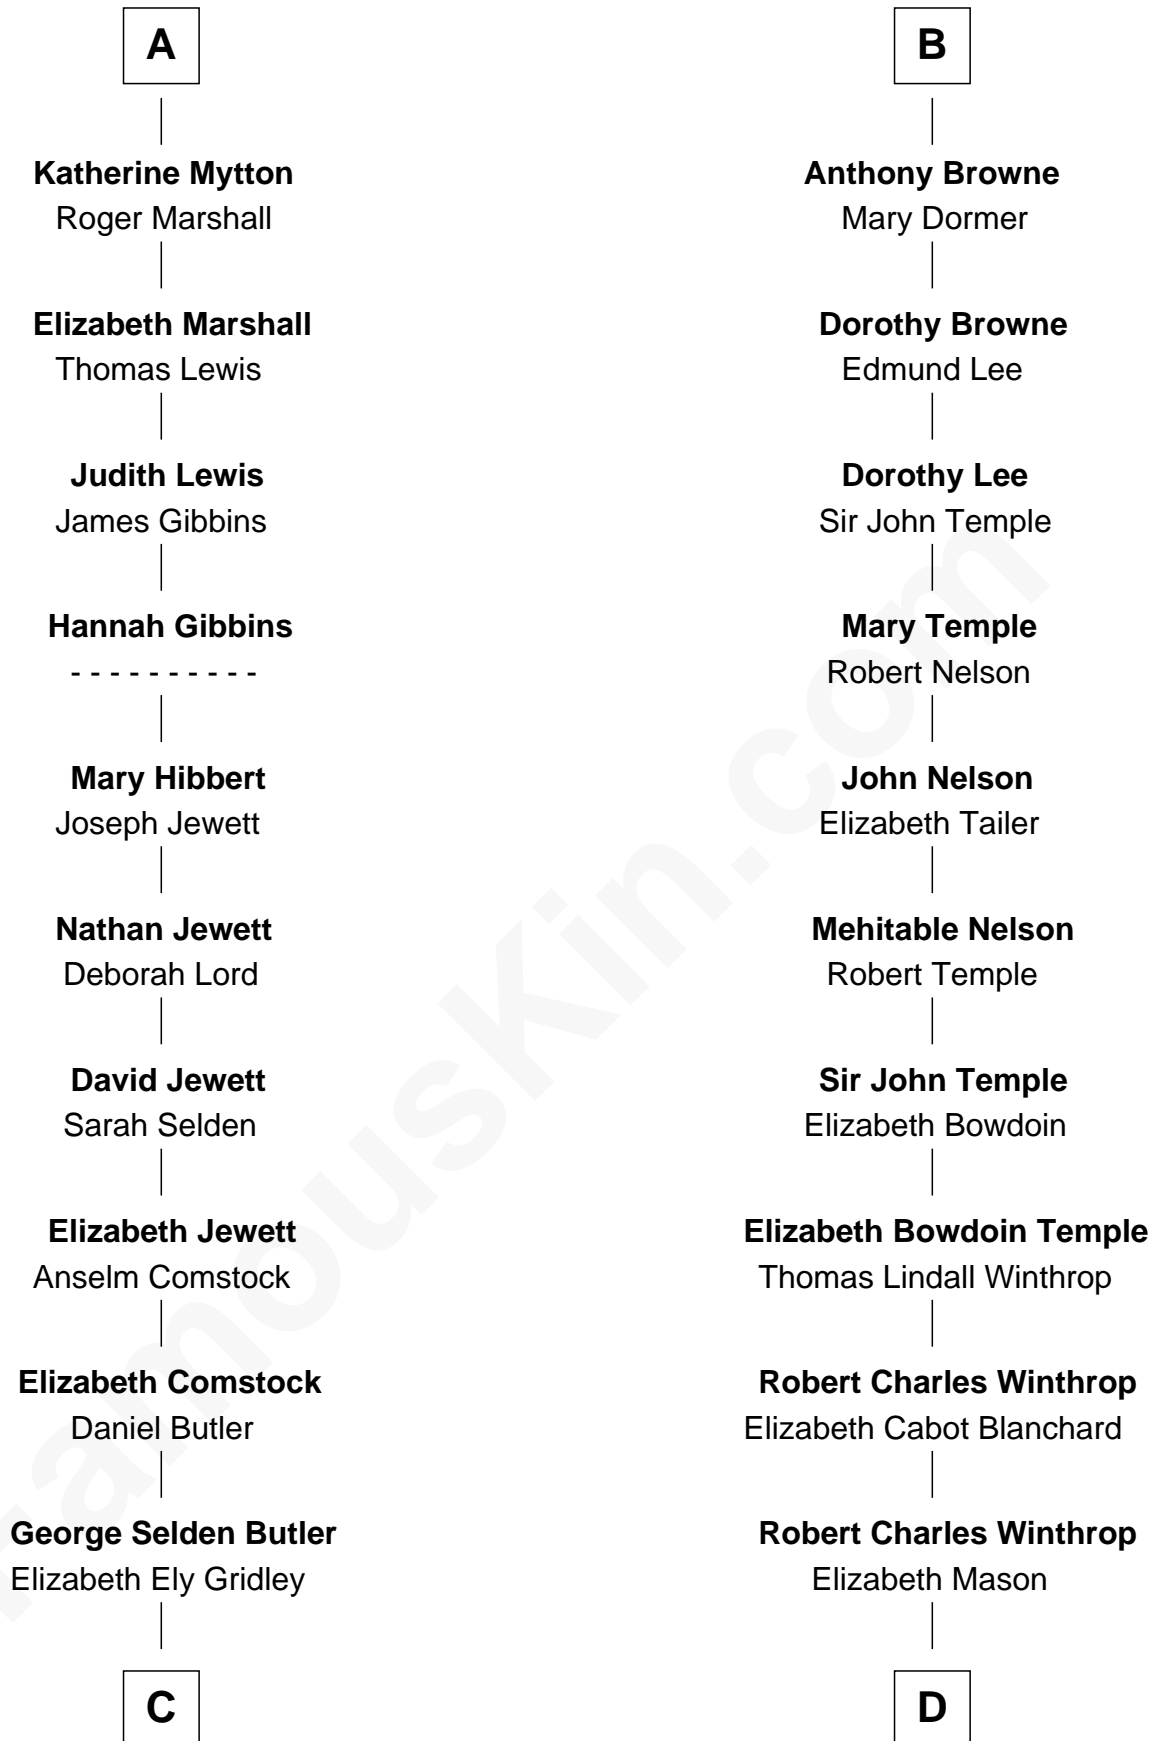

FamousKin.com Relationship Chart of

Gerald Ford

38th U.S. President

19th cousin 1 time removed of

John Kerry

68th U.S. Secretary of State

Sir Roger le Strange

Aline Fitzalan

Lucy le Strange
Sir William Willoughby

Elizabeth Willoughby
Sir Henry de Beaumont

Sir Henry Beaumont
Joan Heronville

Sir Henry Beaumont
Eleanor Sutton

Constance Beaumont
John Mytton

Joyce Mytton
John Harpersfield

Edward Harpersfield alias Mytton
Anne Skrimshire

A

John le Strange
Maud de Mohun

Richard le Strange
Elizabeth de Cobham

John le Strange
Jacquetta Woodville

Joan le Strange
George Stanley

Sir Thomas Stanley
Anne Hastings

Margaret Stanley
Robert Radcliffe

Jane Radcliffe
Anthony Browne

B

C

Amy Gridley Butler
George Manney Ayer

Adele Augusta Ayer
Levi Addison Gardner

Dorothy Ayer Gardner
Leslie Lynch King

Gerald Ford
38th U.S. President