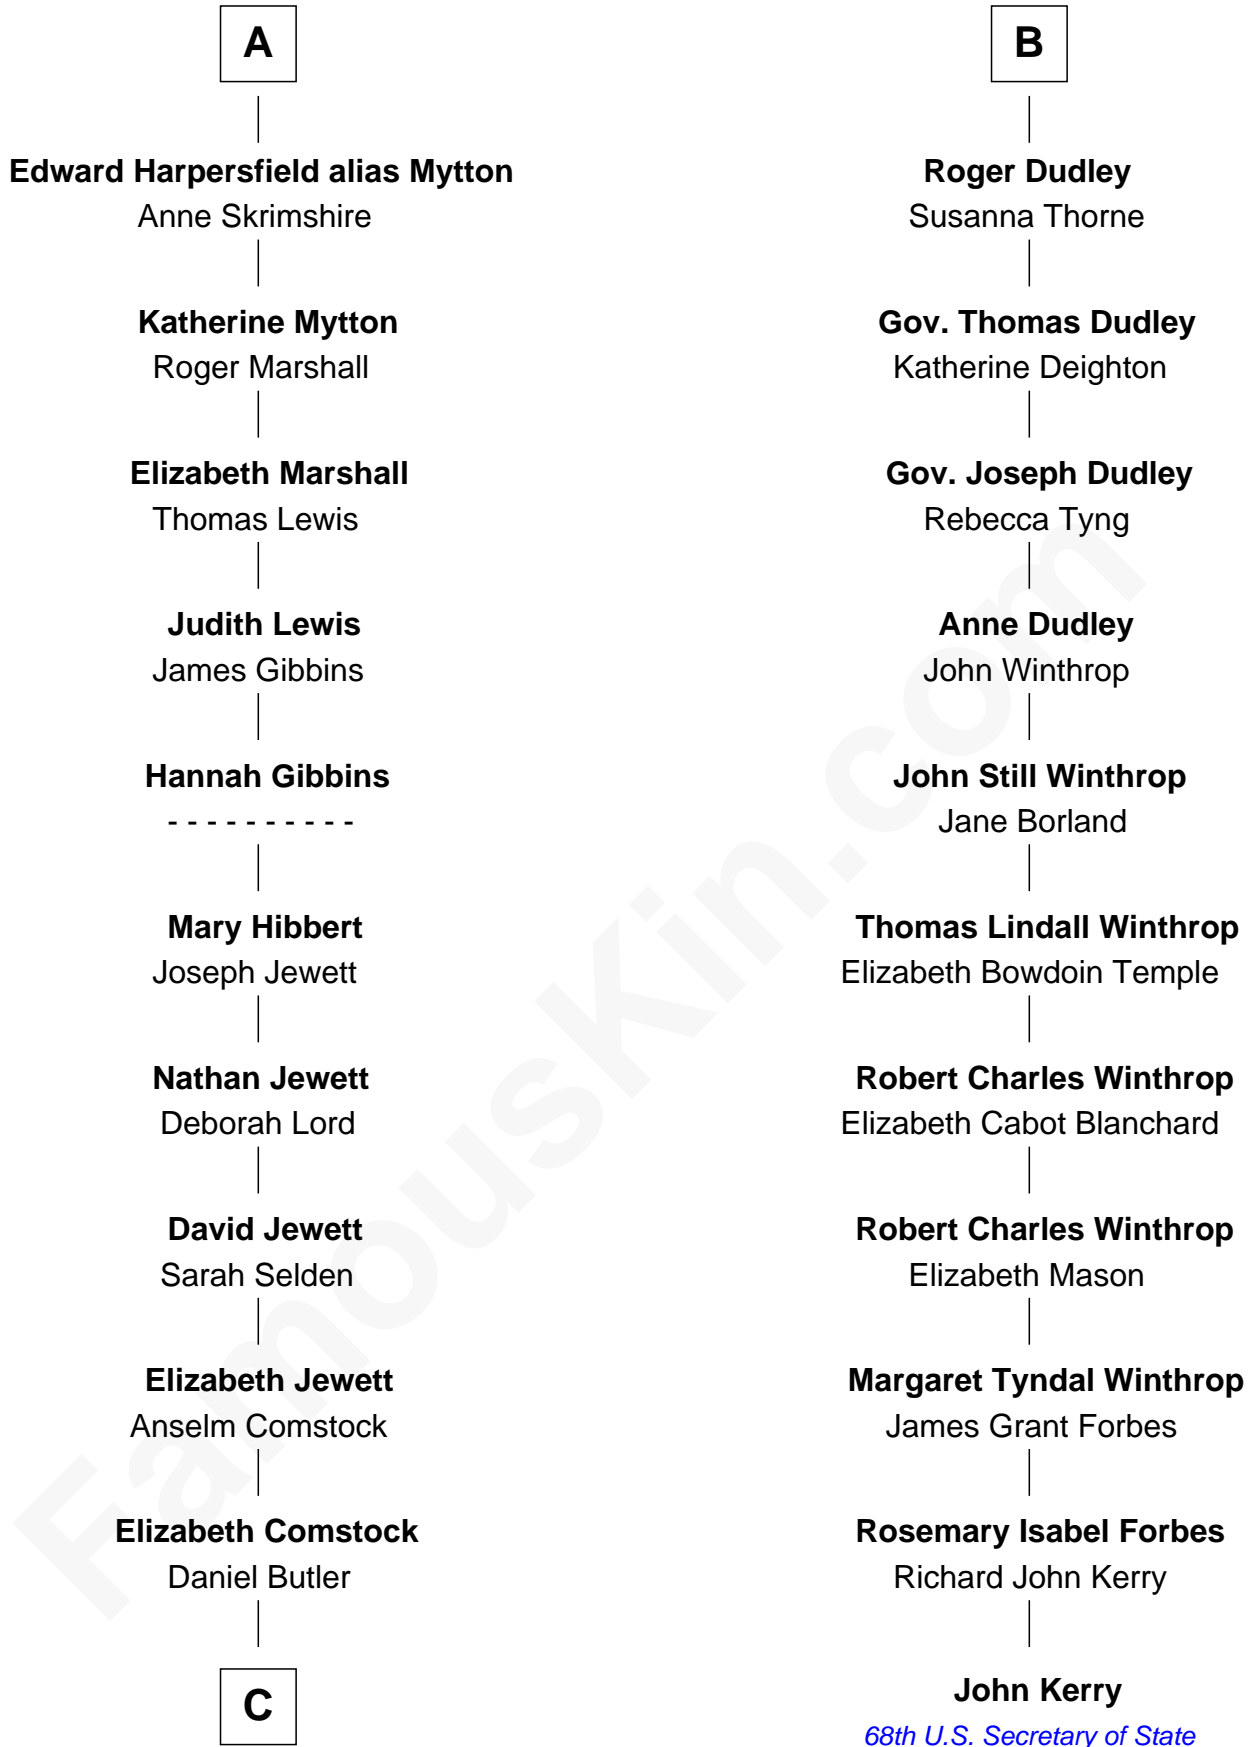

FamousKin.com Relationship Chart of

Gerald Ford

38th U.S. President

17th cousin 4 times removed of

John Kerry

68th U.S. Secretary of State

C

George Selden Butler

Elizabeth Ely Gridley

Amy Gridley Butler

George Manney Ayer

Adele Augusta Ayer

Levi Addison Gardner

Dorothy Ayer Gardner

Leslie Lynch King

Gerald Ford

38th U.S. President

FamousKin.com