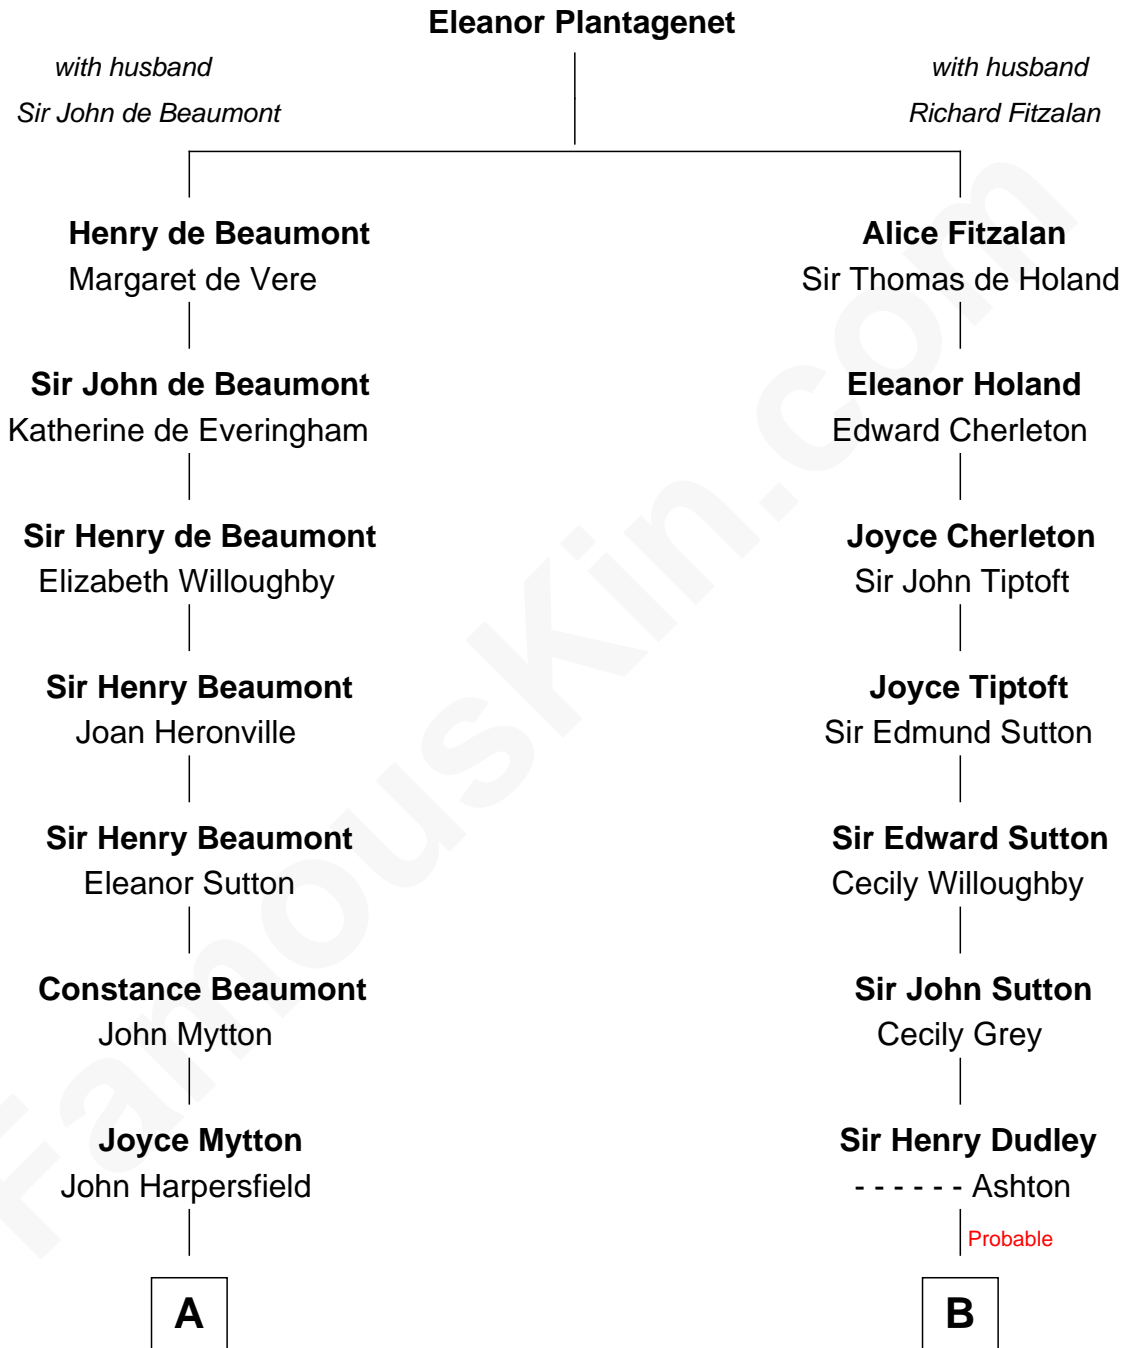

FamousKin.com Relationship Chart of

Gerald Ford

38th U.S. President

17th cousin 4 times removed of

John Kerry

68th U.S. Secretary of State

C

George Selden Butler

Elizabeth Ely Gridley

Amy Gridley Butler

George Manney Ayer

Adele Augusta Ayer

Levi Addison Gardner

Dorothy Ayer Gardner

Leslie Lynch King

Gerald Ford

38th U.S. President

FamousKin.com