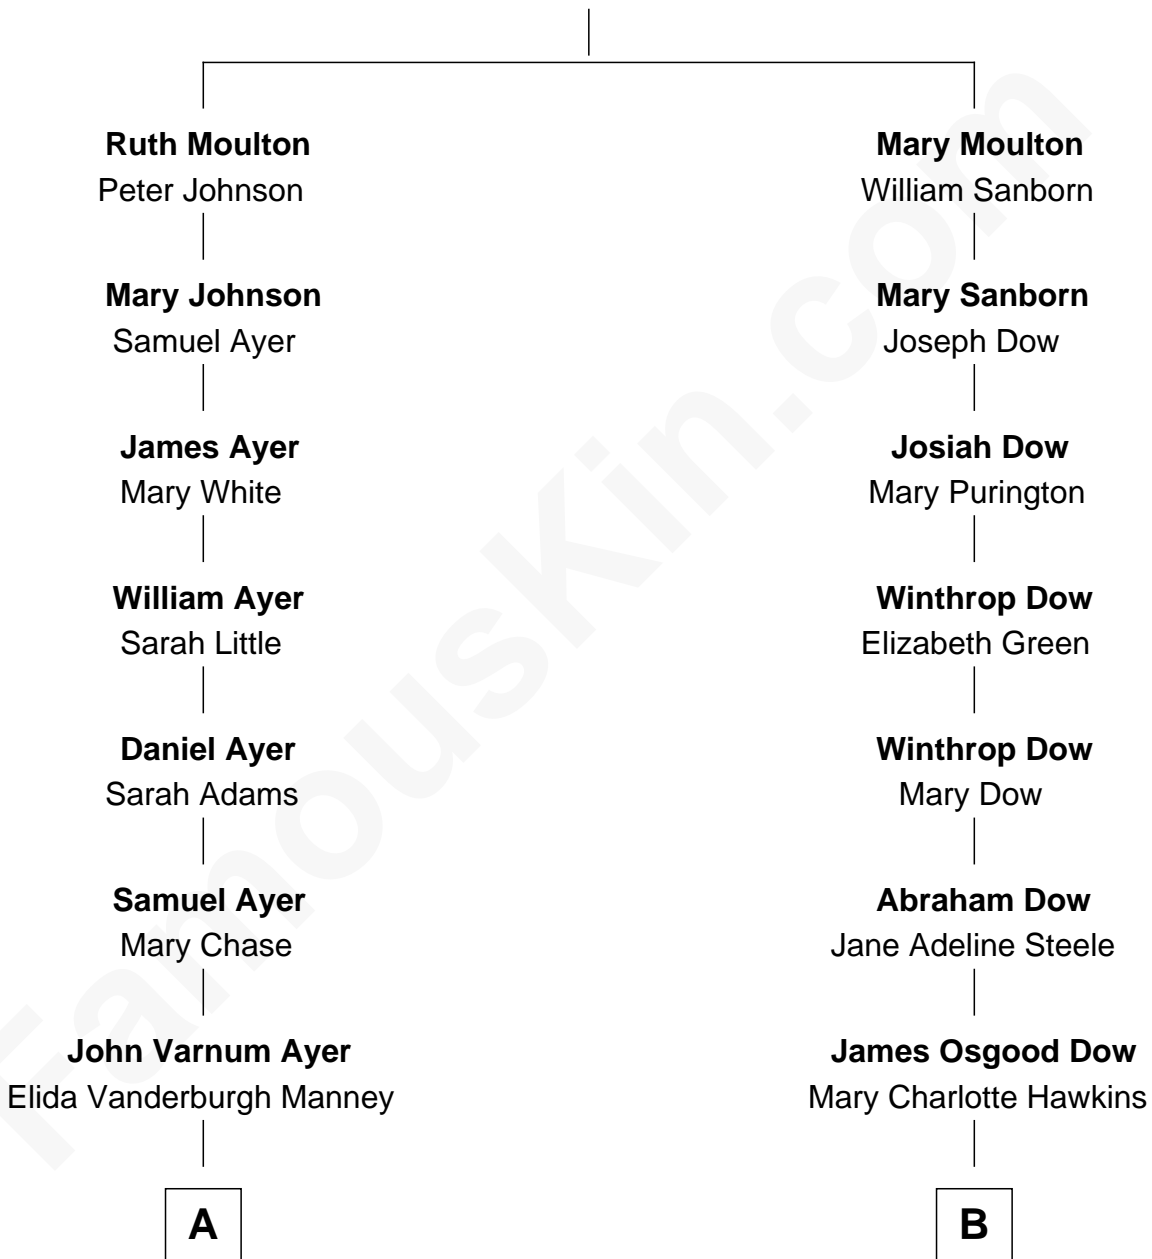

FamousKin.com Relationship Chart of

Gerald Ford

38th U.S. President

9th cousin 1 time removed of

Grace Slick

Singer, Songwriter - Jefferson Airplane

John Moulton

Anne Greene

A

George Manney Ayer

Amy Gridley Butler

Adele Augusta Ayer

Levi Addison Gardner

Dorothy Ayer Gardner

Leslie Lynch King

Gerald Ford

38th U.S. President

B

Grace Josephine Dow

Arthur Wilford Wing

Ivan Wilford Wing

Virginia Barnett

Grace Slick

Singer, Songwriter - Jefferson Airplane