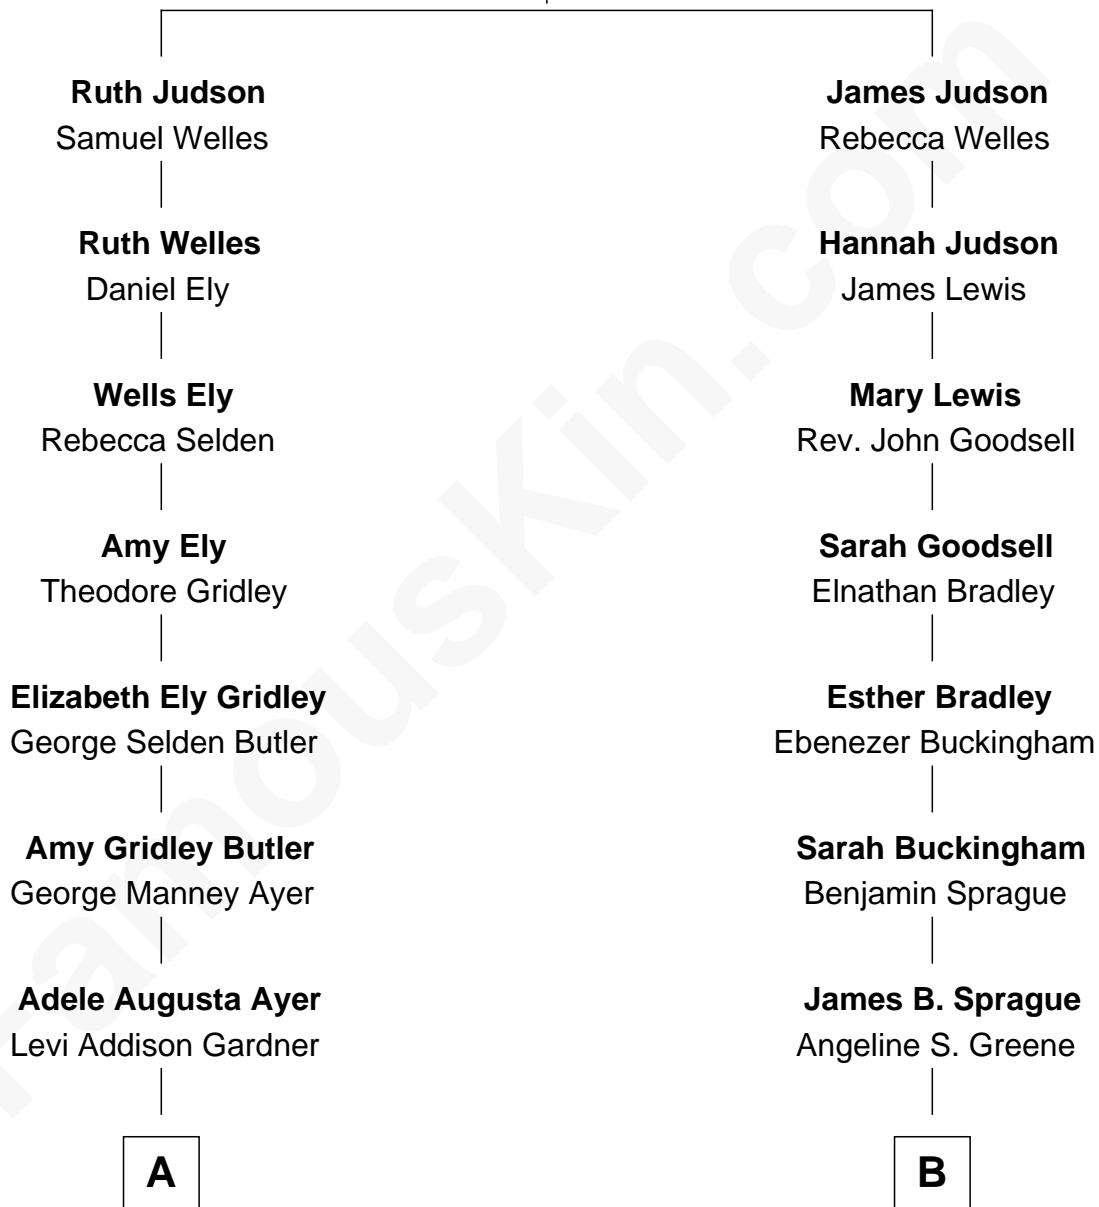

# FamousKin.com Relationship Chart of

**Gerald Ford**

*38th U.S. President*

8th cousin 2 times removed of

**Lucille Ball**

*TV Actress - "I Love Lucy"*

**Joseph Judson**

Sarah Porter

**A**

**Dorothy Ayer Gardner**

Leslie Lynch King

**Gerald Ford**

*38th U.S. President*

**B**

**Helen Sabina Sprague**

William C Orcutt

**Flora Belle Orcutt**

Frederick Charles Hunt

**Desiree Evelyn Hunt**

Henry Durrell Ball

**Lucille Ball**

*TV Actress - "I Love Lucy"*

FamousKin.com