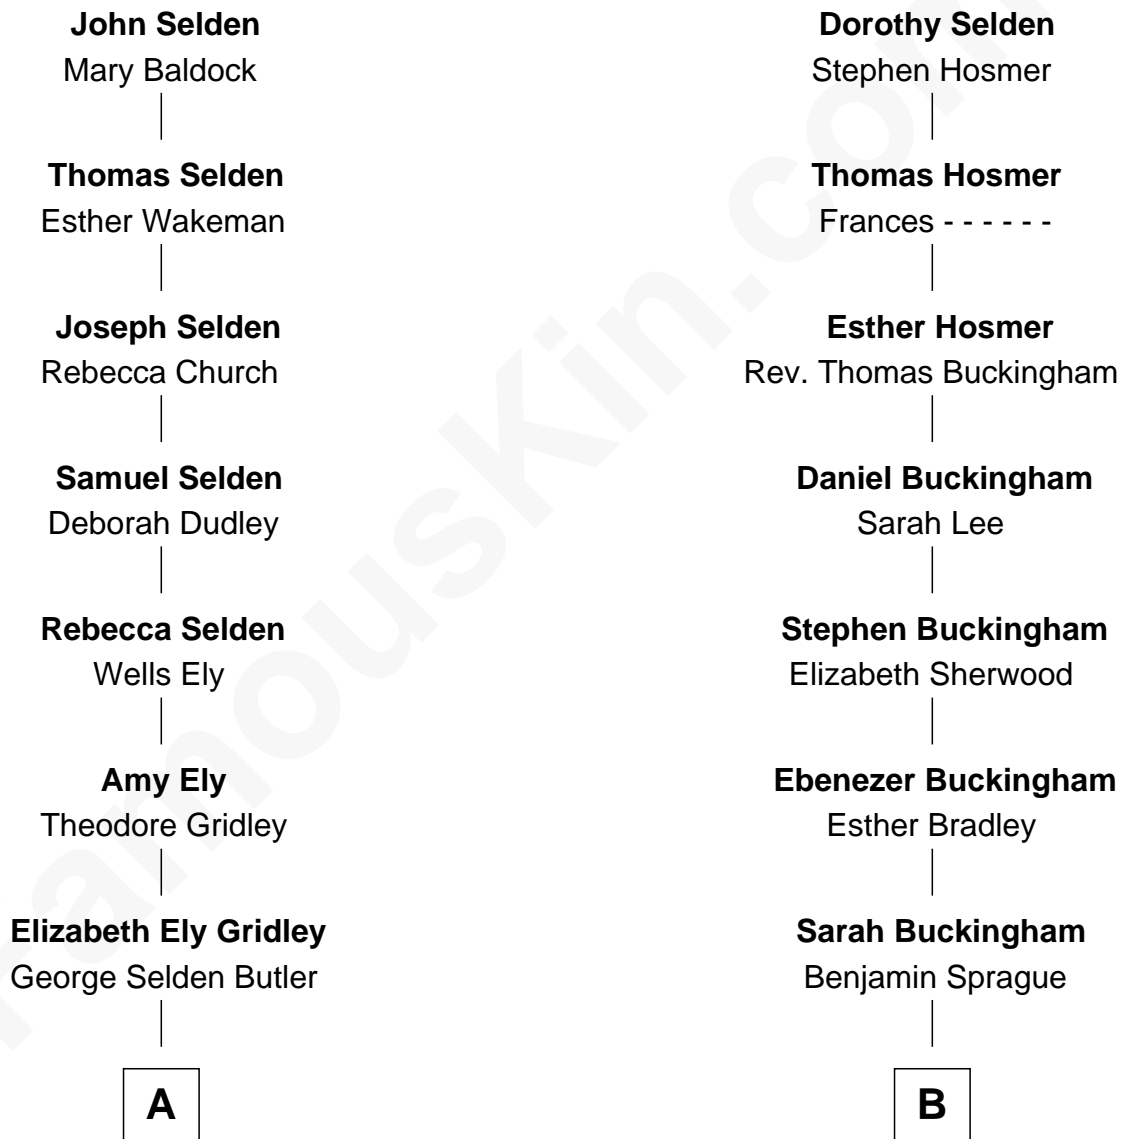

FamousKin.com Relationship Chart of

Gerald Ford

38th U.S. President

10th cousin 1 time removed of

Lucille Ball

TV Actress - "I Love Lucy"

William Selden

Mary Appes

A

Amy Gridley Butler
George Manney Ayer

Adele Augusta Ayer
Levi Addison Gardner

Dorothy Ayer Gardner
Leslie Lynch King

Gerald Ford
38th U.S. President

B

James B. Sprague
Angeline S. Greene

Helen Sabina Sprague
William C Orcutt