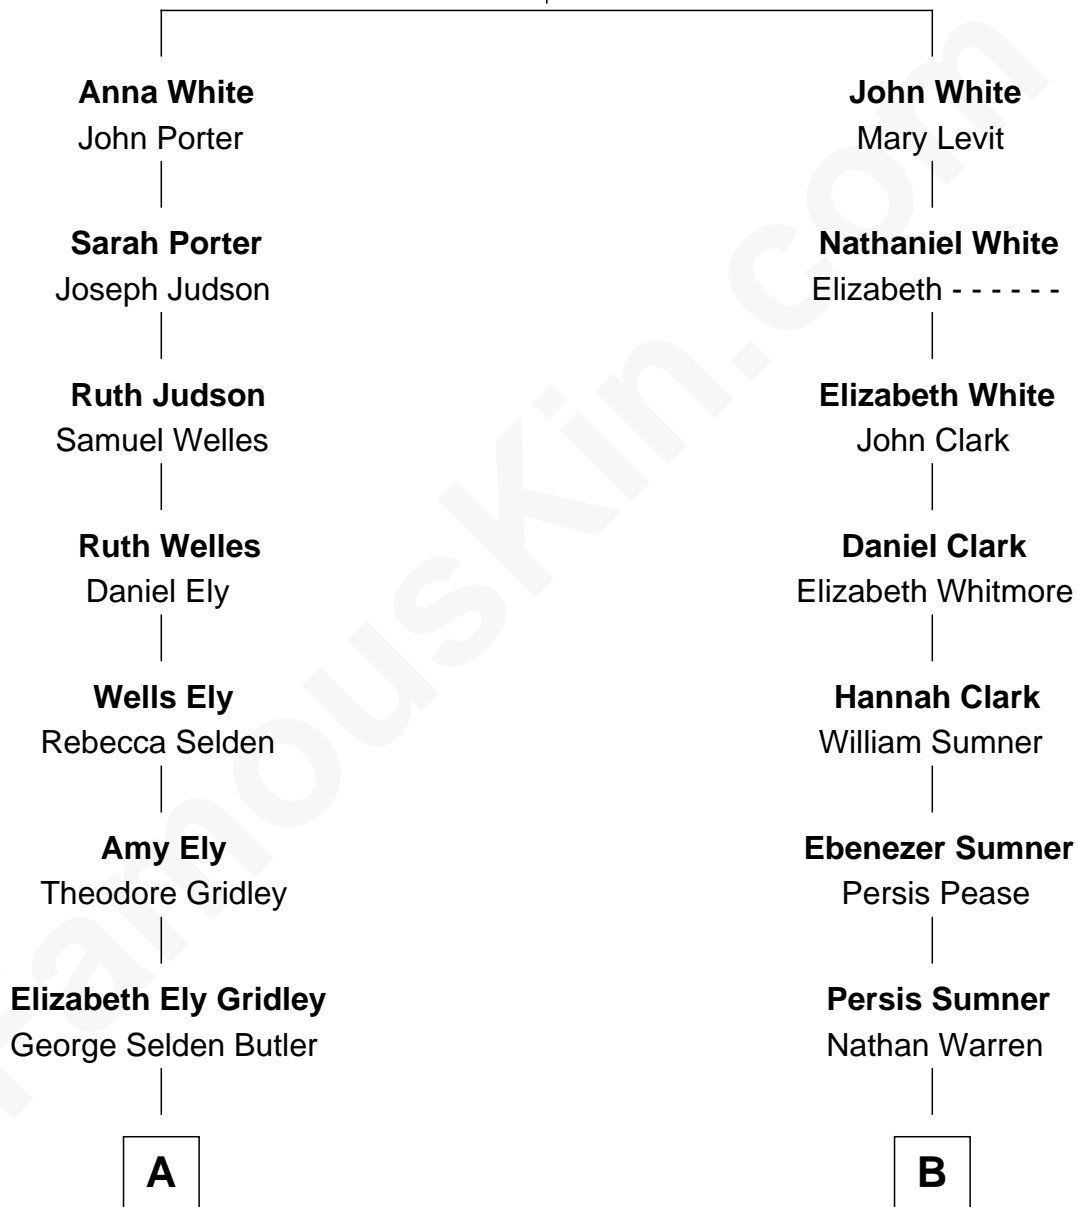

FamousKin.com Relationship Chart of

Gerald Ford

38th U.S. President

10th cousin 3 times removed of

Brian Wilson

Co-Founder of The Beach Boys

Robert White
Bridget Allgar

A

Amy Gridley Butler
George Manney Ayer

Adele Augusta Ayer
Levi Addison Gardner

Dorothy Ayer Gardner
Leslie Lynch King

Gerald Ford
38th U.S. President

B

Ithamer Hibbard Warren
Lydia Peck

Marilla Warren
Henry Wilson