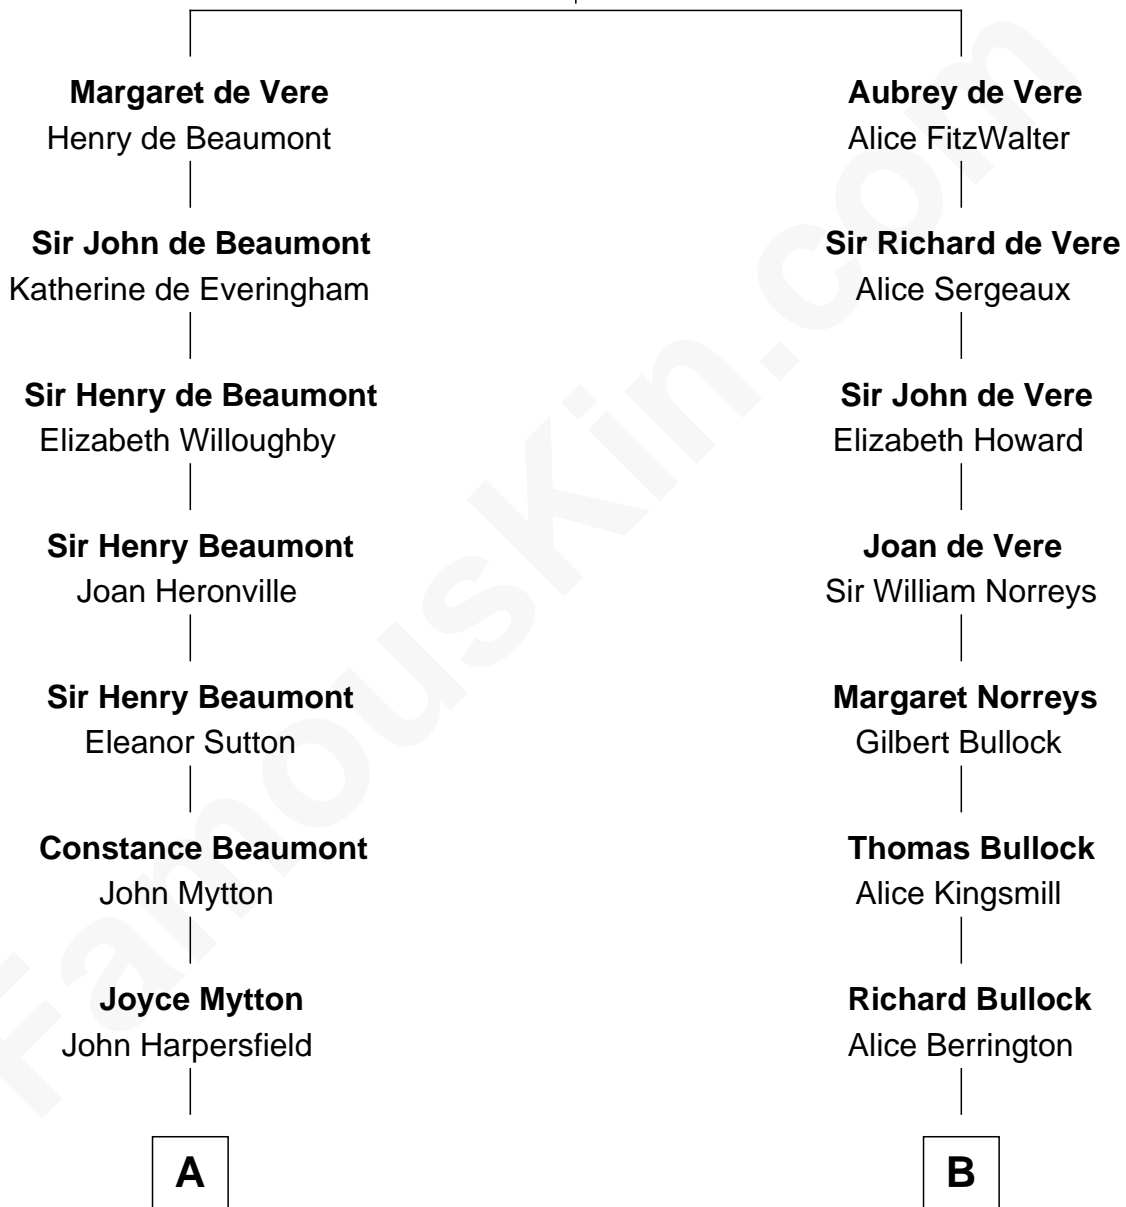

FamousKin.com Relationship Chart of

Gerald Ford

38th U.S. President

21st cousin of

Dennis Wilson

Co-Founder of The Beach Boys

John de Vere
Maud de Badlesmere

C

George Selden Butler

Elizabeth Ely Gridley

Amy Gridley Butler

George Manney Ayer

Adele Augusta Ayer

Levi Addison Gardner

Dorothy Ayer Gardner

Leslie Lynch King

Gerald Ford

38th U.S. President

D

George Washington Wilson

Mary Bailey

William Henry Wilson

Alta Lenora Chitwood

William Coral Wilson