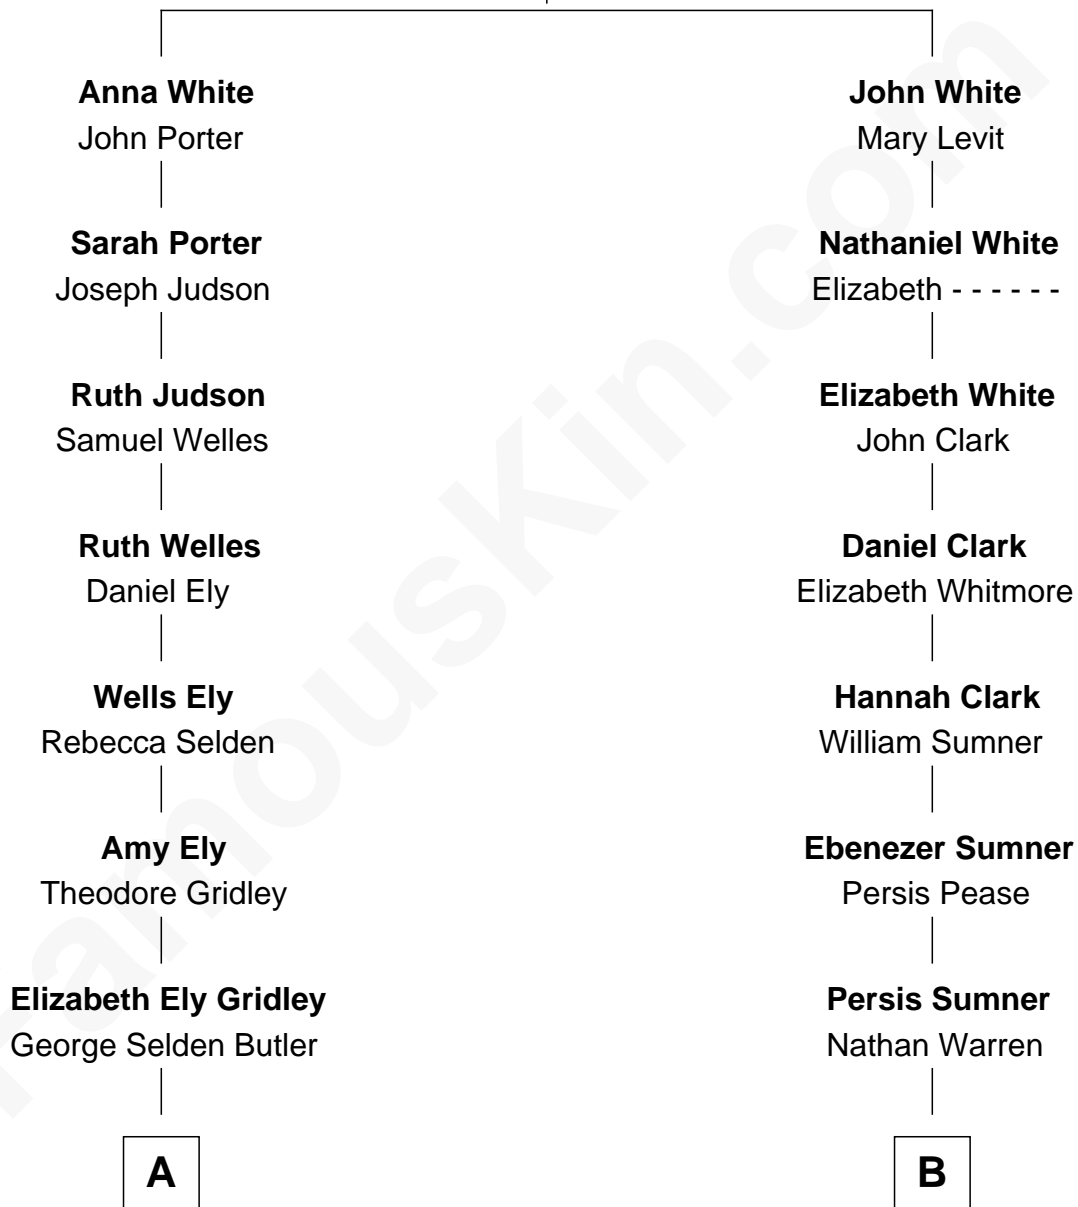

# FamousKin.com Relationship Chart of

**Gerald Ford**

*38th U.S. President*

10th cousin 3 times removed of

**Dennis Wilson**

*Co-Founder of The Beach Boys*

**Robert White**

Bridget Allgar

**A**

**Amy Gridley Butler**  
George Manney Ayer

**Adele Augusta Ayer**  
Levi Addison Gardner

**Dorothy Ayer Gardner**  
Leslie Lynch King

**Gerald Ford**  
*38th U.S. President*

**B**

**Ithamer Hibbard Warren**  
Lydia Peck

**Marilla Warren**  
Henry Wilson

**George Washington Wilson**  
Mary Bailey

**William Henry Wilson**  
Alta Lenora Chitwood

**William Coral Wilson**  
Edith Sophia Sthole

**Murray Gage Wilson**  
Audree Neva Korthof