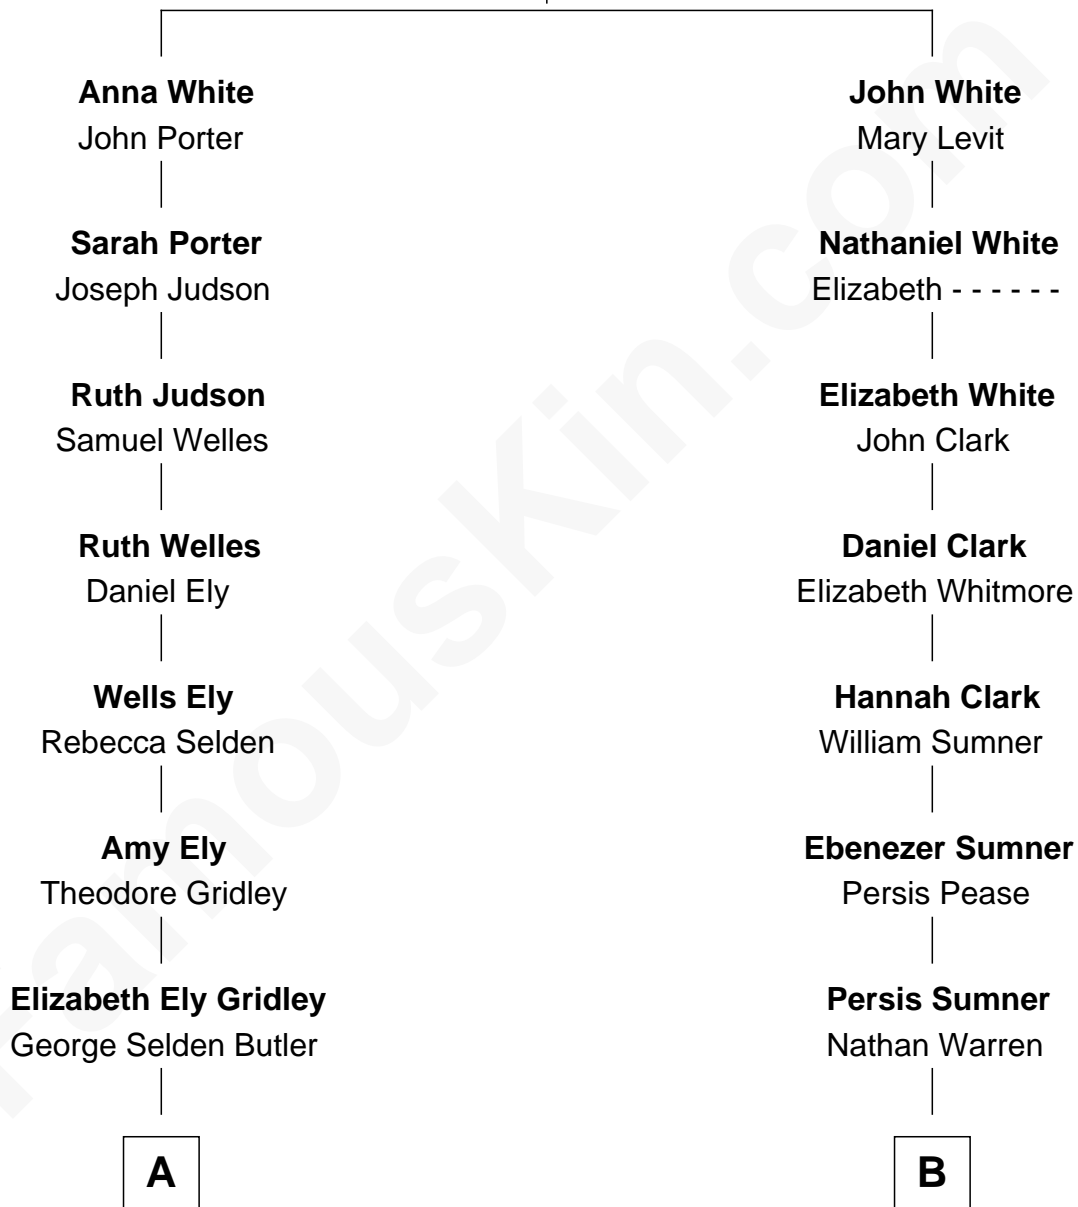

FamousKin.com Relationship Chart of

Gerald Ford

38th U.S. President

10th cousin 3 times removed of

Carl Wilson

Co-Founder of The Beach Boys

Robert White

Bridget Allgar

A

Amy Gridley Butler
George Manney Ayer

Adele Augusta Ayer
Levi Addison Gardner

Dorothy Ayer Gardner
Leslie Lynch King

Gerald Ford
38th U.S. President

B

Ithamer Hibbard Warren
Lydia Peck

Marilla Warren
Henry Wilson

George Washington Wilson
Mary Bailey

William Henry Wilson
Alta Lenora Chitwood

William Coral Wilson
Edith Sophia Sthole

Murray Gage Wilson
Audree Neva Korthof

Carl Wilson
Co-Founder of The Beach Boys