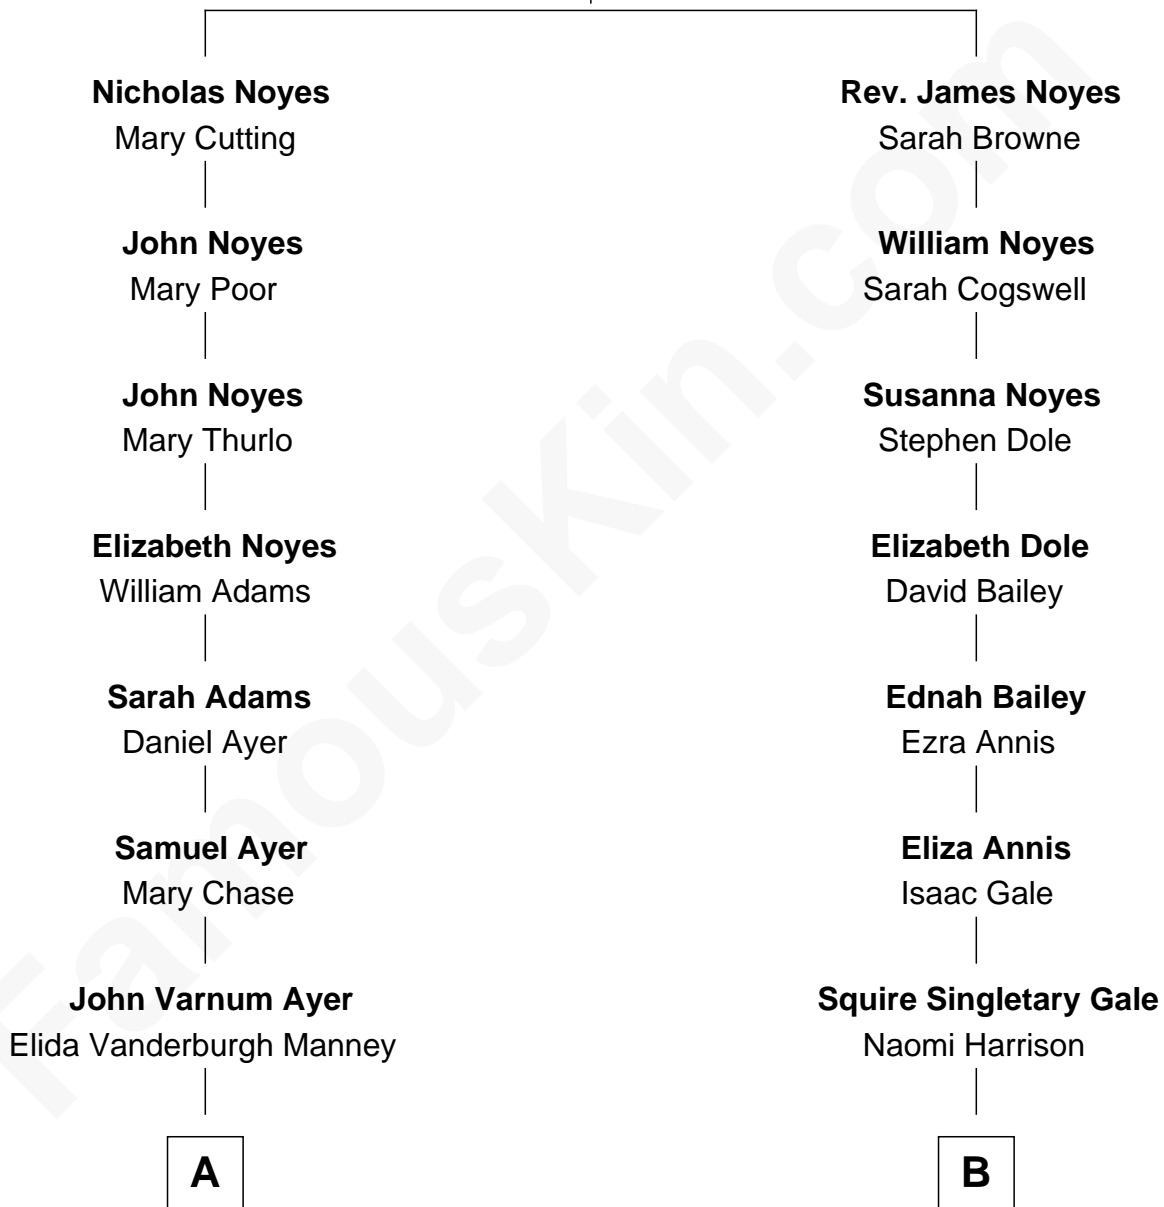

FamousKin.com Relationship Chart of

Gerald Ford

38th U.S. President

10th cousin 1 time removed of

James Brolin

TV and Movie Actor

Rev. William Noyes

Ann Parker

A

George Manney Ayer

Amy Gridley Butler

Adele Augusta Ayer

Levi Addison Gardner

Dorothy Ayer Gardner

Leslie Lynch King

Gerald Ford

38th U.S. President

B

Columbia Latricia Gale

Charles Frederick Mansur

Ozro Edward Mansur

Helen Aline Brownell

Alan J. Mansur

Gertrude K. Stone