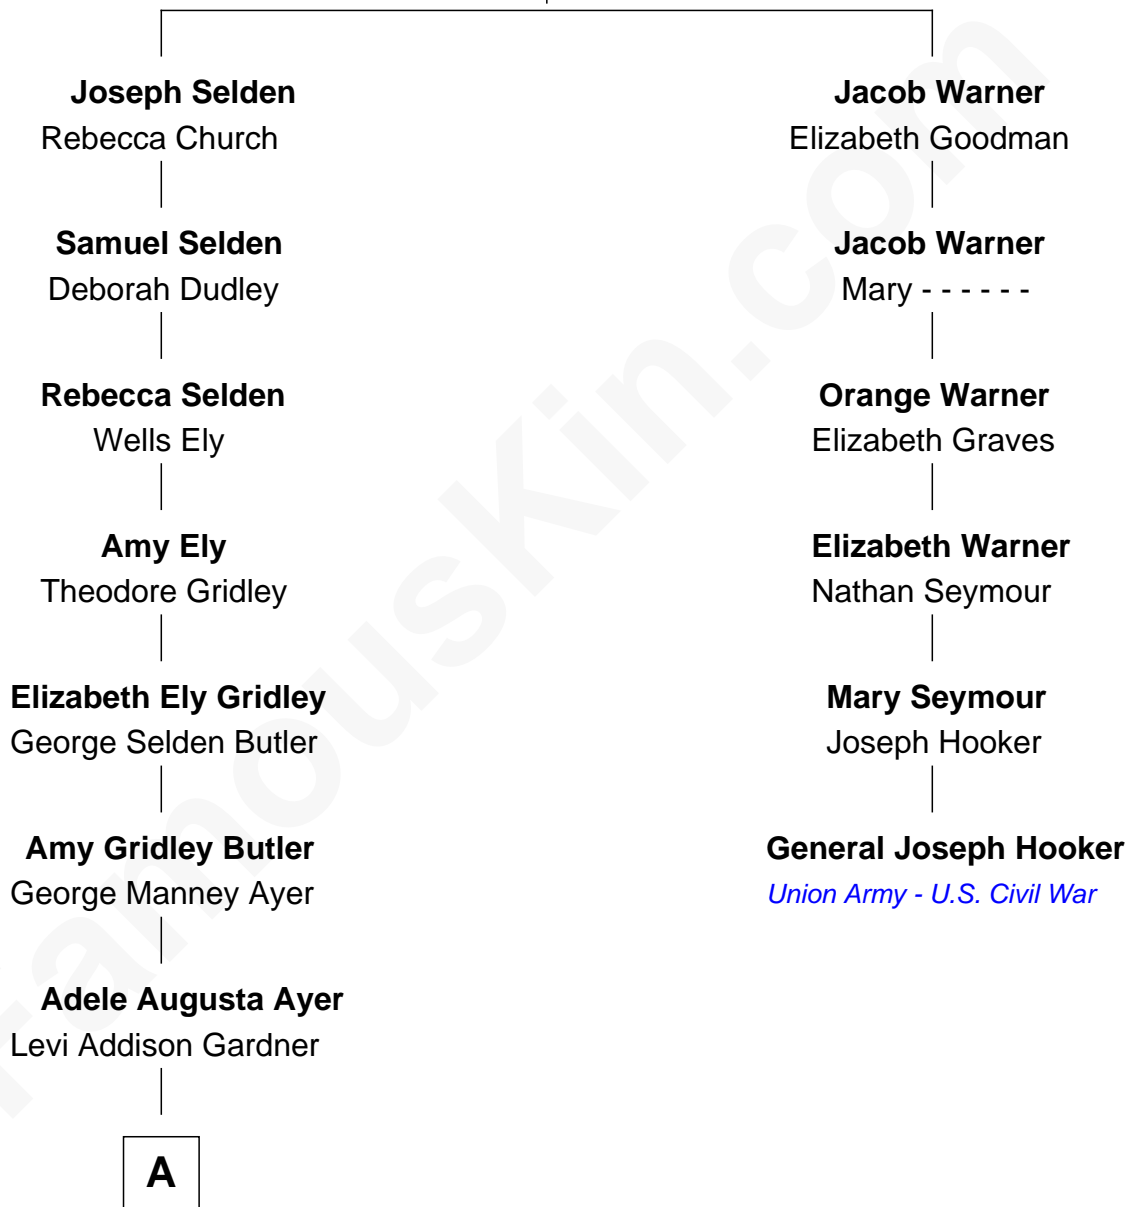

FamousKin.com Relationship Chart of

Gerald Ford

38th U.S. President

5th cousin 3 times removed of

General Joseph Hooker

Union Army - U.S. Civil War

Esther Wakeman

*with husband
Thomas Selden*

*with husband
Andrew Warner*

A

|
Dorothy Ayer Gardner

Leslie Lynch King

|
Gerald Ford

38th U.S. President

FamousKin.com