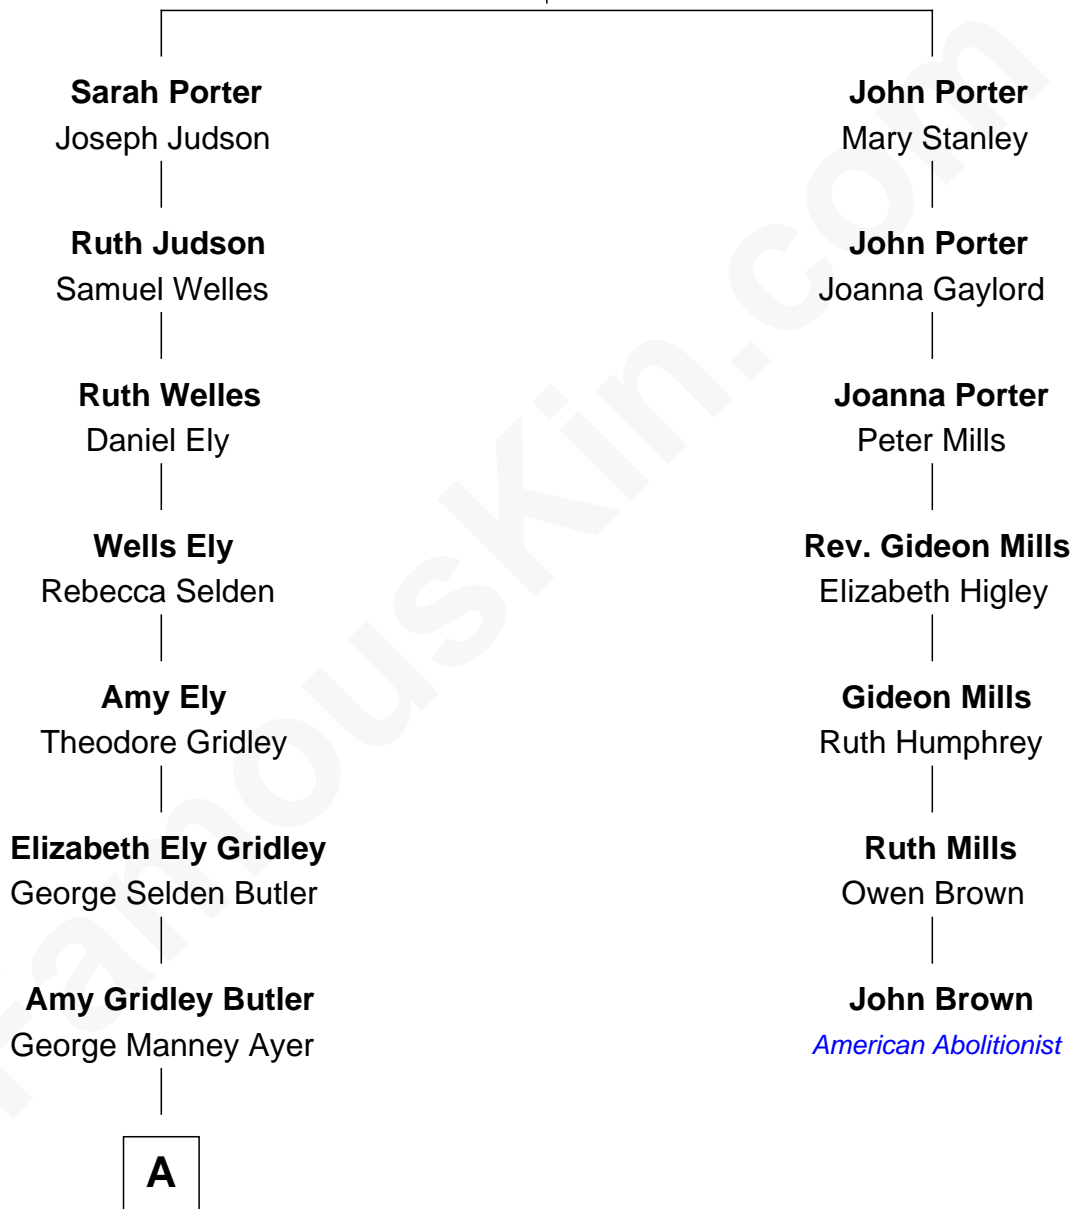

# FamousKin.com Relationship Chart of

**Gerald Ford**

*38th U.S. President*

6th cousin 3 times removed of

**John Brown**

*American Abolitionist*

**John Porter**

Anna White

**A**

—  
**Adele Augusta Ayer**  
Levi Addison Gardner

—  
**Dorothy Ayer Gardner**  
Leslie Lynch King

—  
**Gerald Ford**  
*38th U.S. President*

FamousKin.com