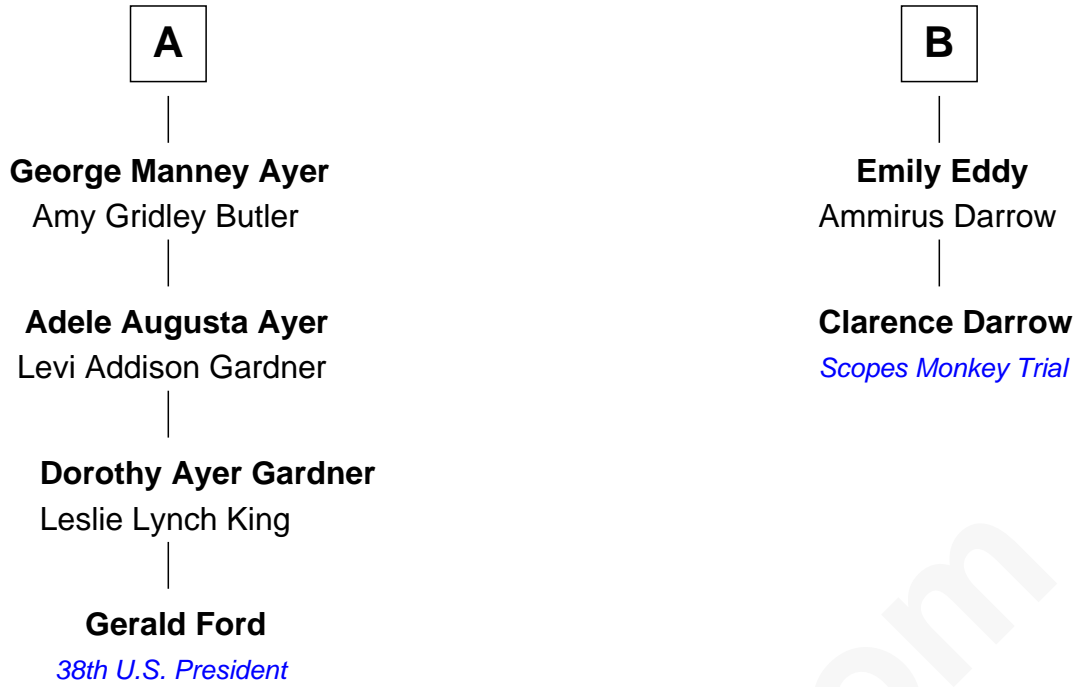

# FamousKin.com Relationship Chart of

**Gerald Ford**

*38th U.S. President*

8th cousin 2 times removed of

**Clarence Darrow**

*Lawyer, Scopes Monkey Trial*

**Rev. William Eddy**

Mary Fosten

FamousKin.com