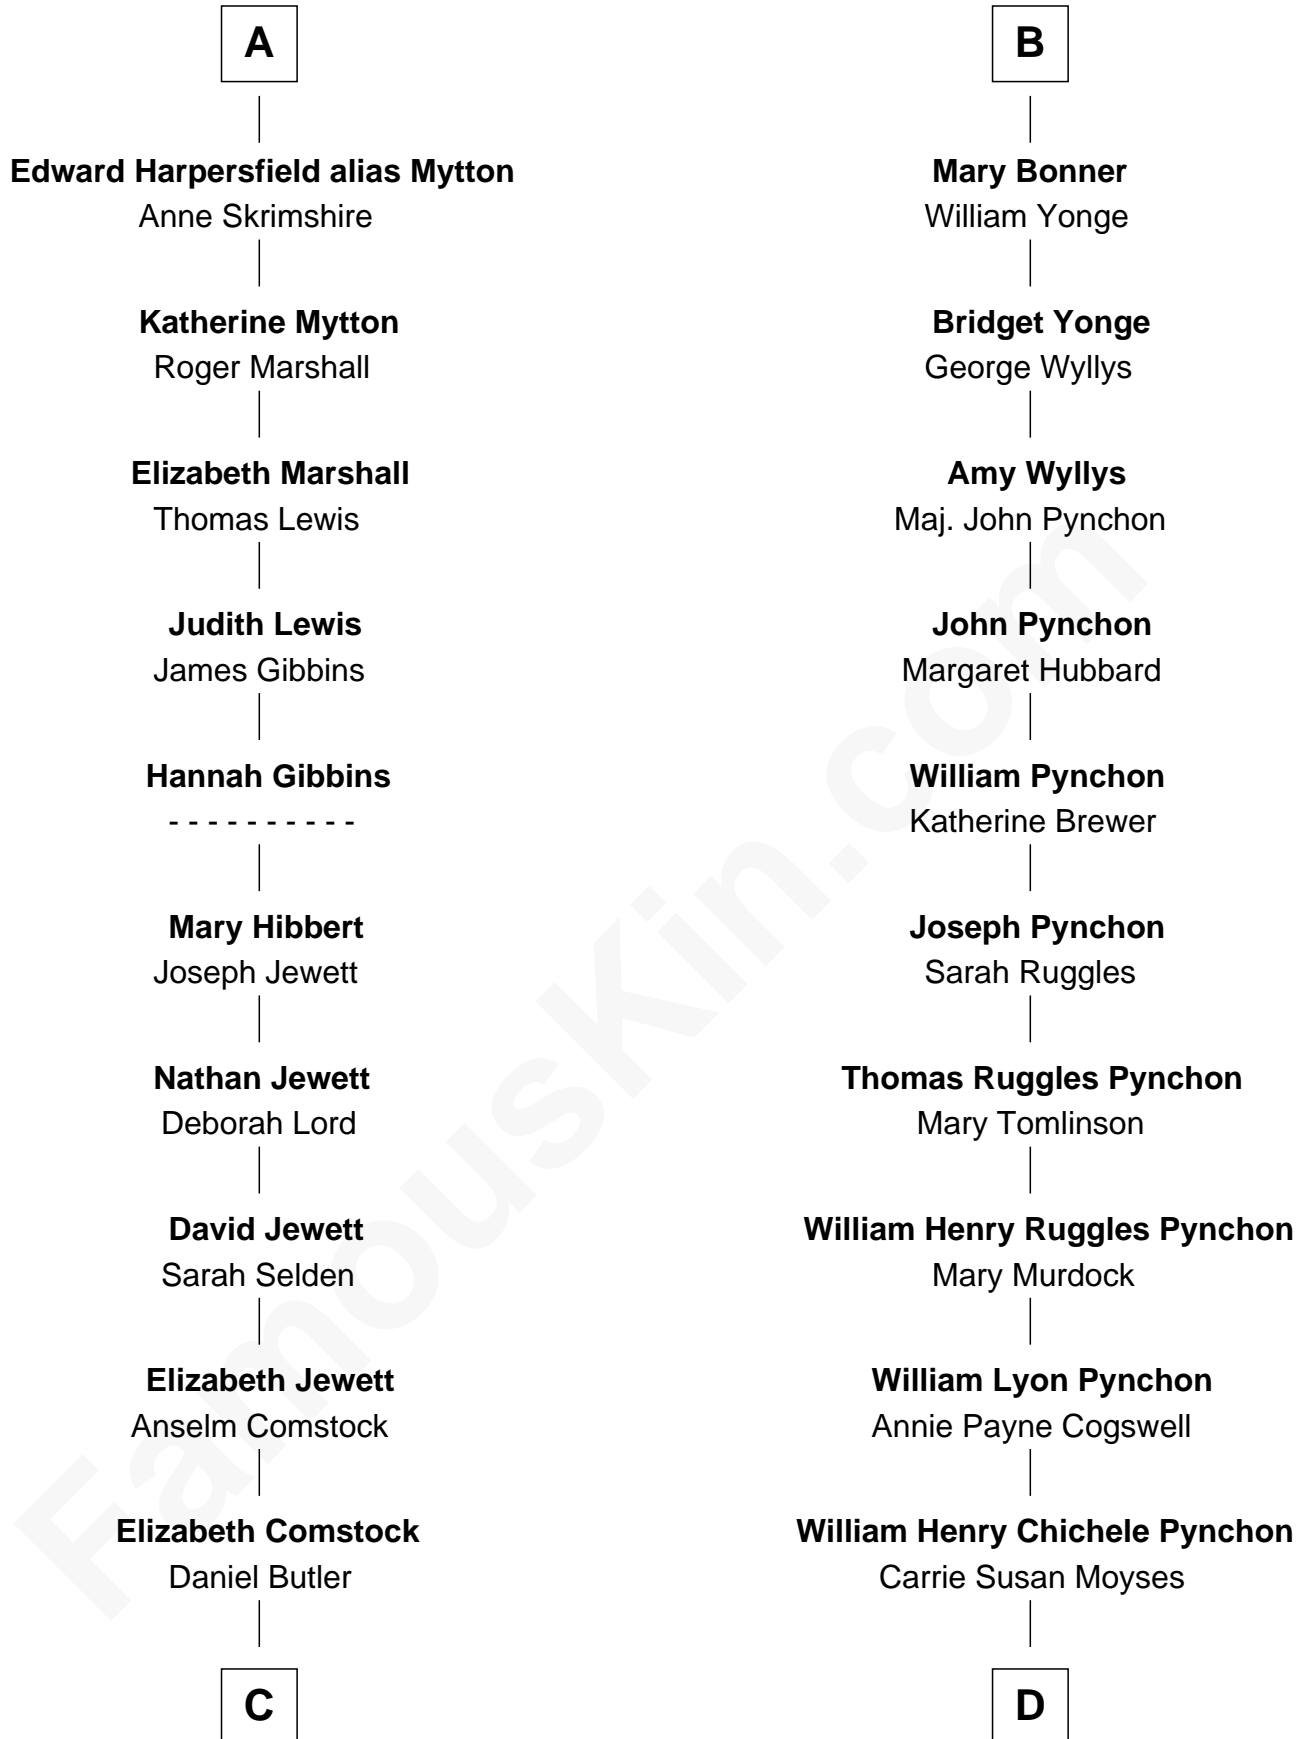

FamousKin.com Relationship Chart of

Gerald Ford

38th U.S. President

18th cousin 3 times removed of

Thomas Pynchon

American Novelist

Eleanor Plantagenet

with husband
Sir John de Beaumont

with husband
Richard Fitzalan

C

George Selden Butler
Elizabeth Ely Gridley

Amy Gridley Butler
George Manney Ayer

Adele Augusta Ayer
Levi Addison Gardner

Dorothy Ayer Gardner
Leslie Lynch King

Gerald Ford
38th U.S. President