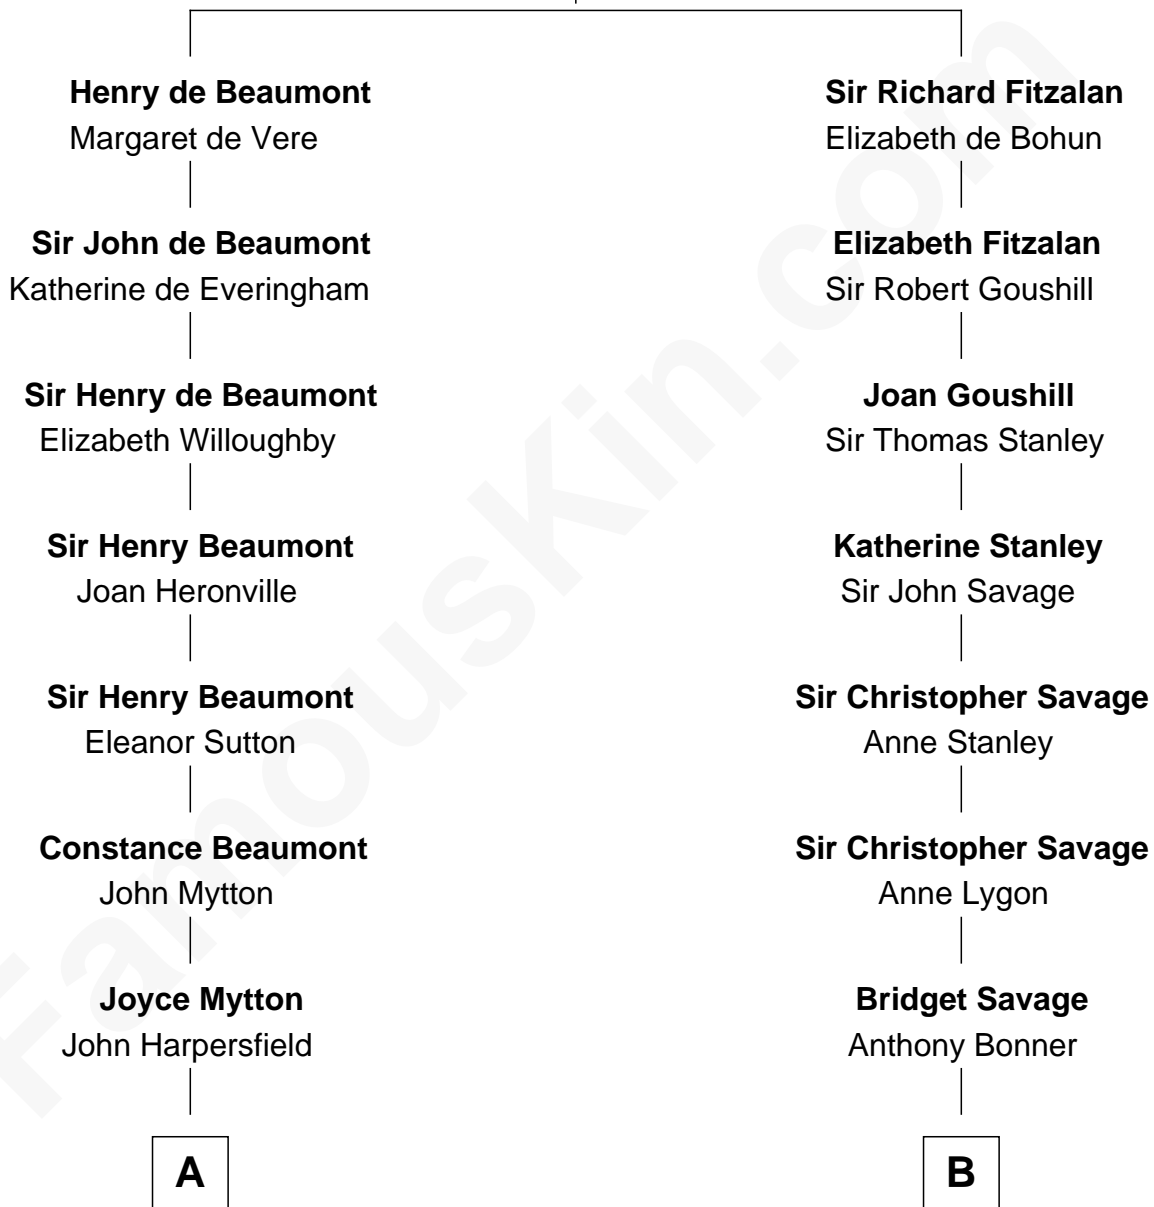

FamousKin.com Relationship Chart of

Gerald Ford

38th U.S. President

18th cousin 3 times removed of

Thomas Pynchon

American Novelist

Eleanor Plantagenet

with husband
Sir John de Beaumont

with husband
Richard Fitzalan

C

George Selden Butler
Elizabeth Ely Gridley

Amy Gridley Butler
George Manney Ayer

Adele Augusta Ayer
Levi Addison Gardner

Dorothy Ayer Gardner
Leslie Lynch King

Gerald Ford
38th U.S. President