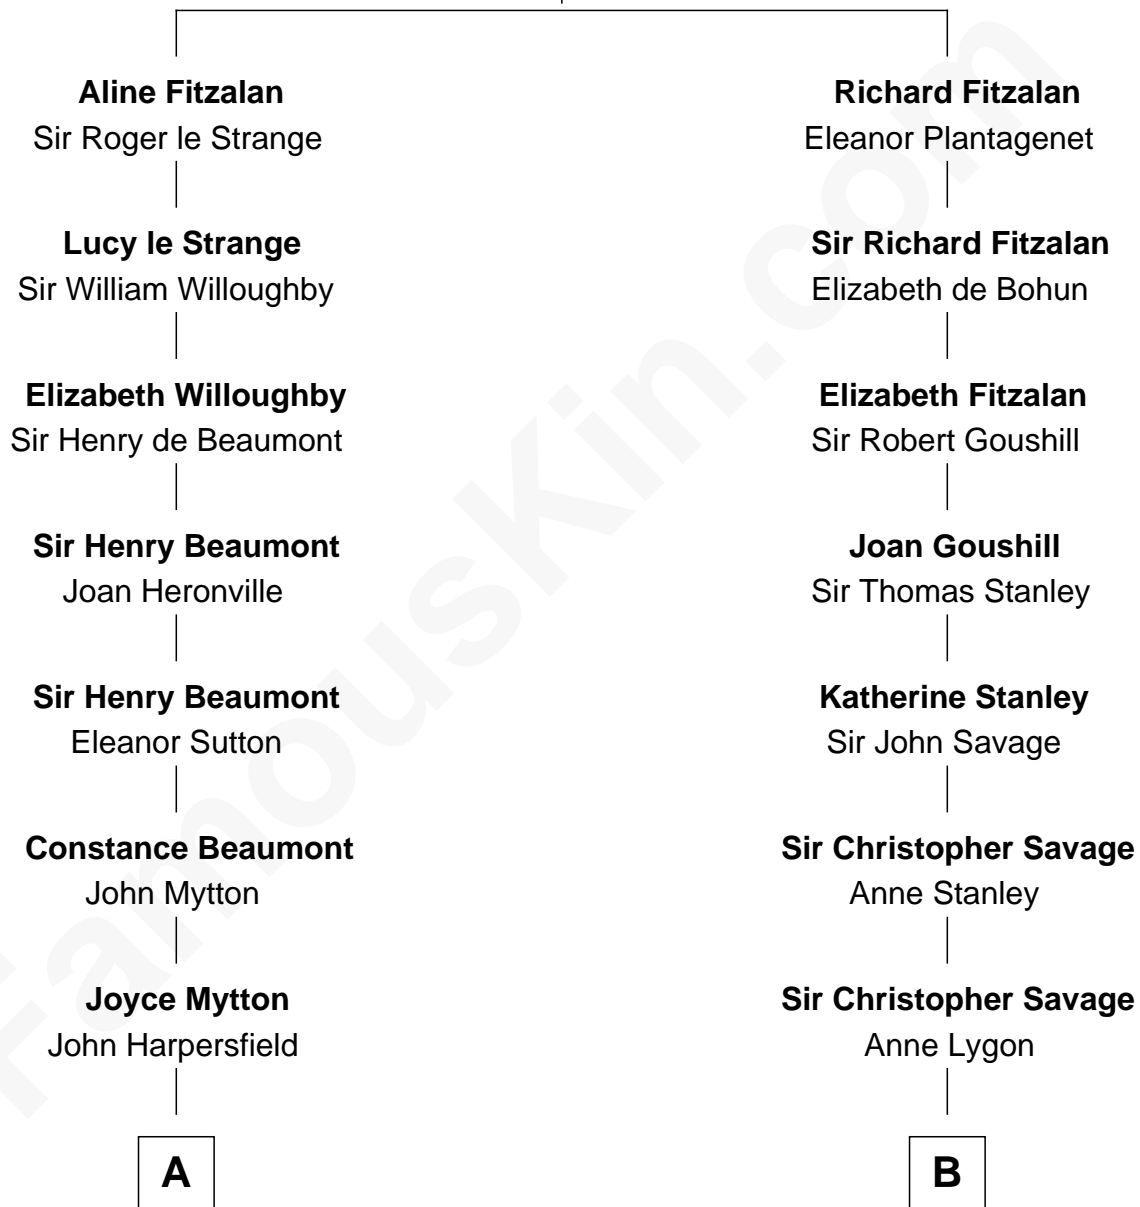

FamousKin.com Relationship Chart of

Gerald Ford

38th U.S. President

19th cousin 2 times removed of

Thomas Pynchon

American Novelist

Edmund Fitzalan

Alice de Warenne

C

George Selden Butler
Elizabeth Ely Gridley

Amy Gridley Butler
George Manney Ayer

Adele Augusta Ayer
Levi Addison Gardner

Dorothy Ayer Gardner
Leslie Lynch King

Gerald Ford
38th U.S. President

D

William Henry Chichele Pynchon
Carrie Susan Moyses