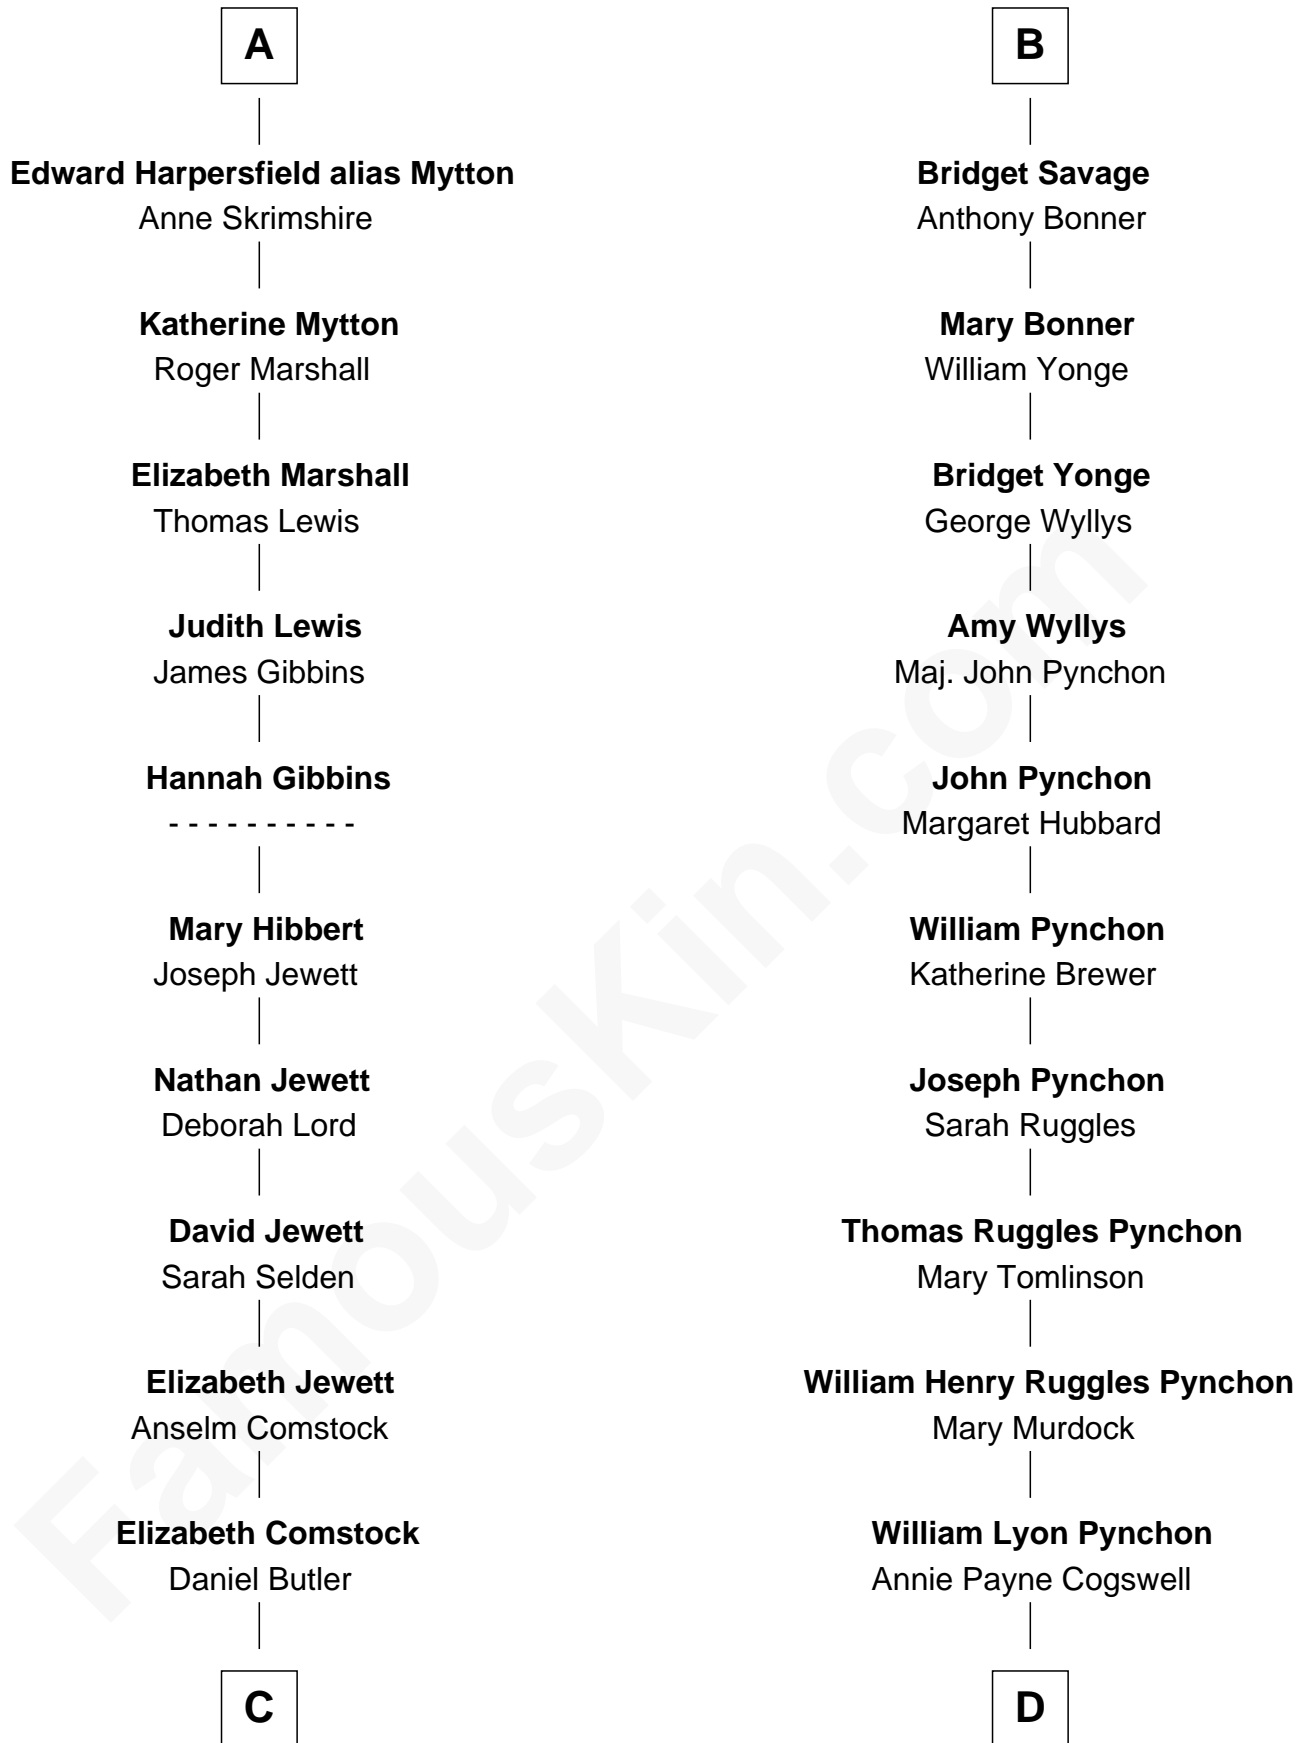

FamousKin.com Relationship Chart of

Gerald Ford

38th U.S. President

19th cousin 2 times removed of

Thomas Pynchon

American Novelist

Edmund Fitzalan

Alice de Warenne

C

George Selden Butler
Elizabeth Ely Gridley

Amy Gridley Butler
George Manney Ayer

Adele Augusta Ayer
Levi Addison Gardner

Dorothy Ayer Gardner
Leslie Lynch King

Gerald Ford
38th U.S. President

D

William Henry Chichele Pynchon
Carrie Susan Moyses