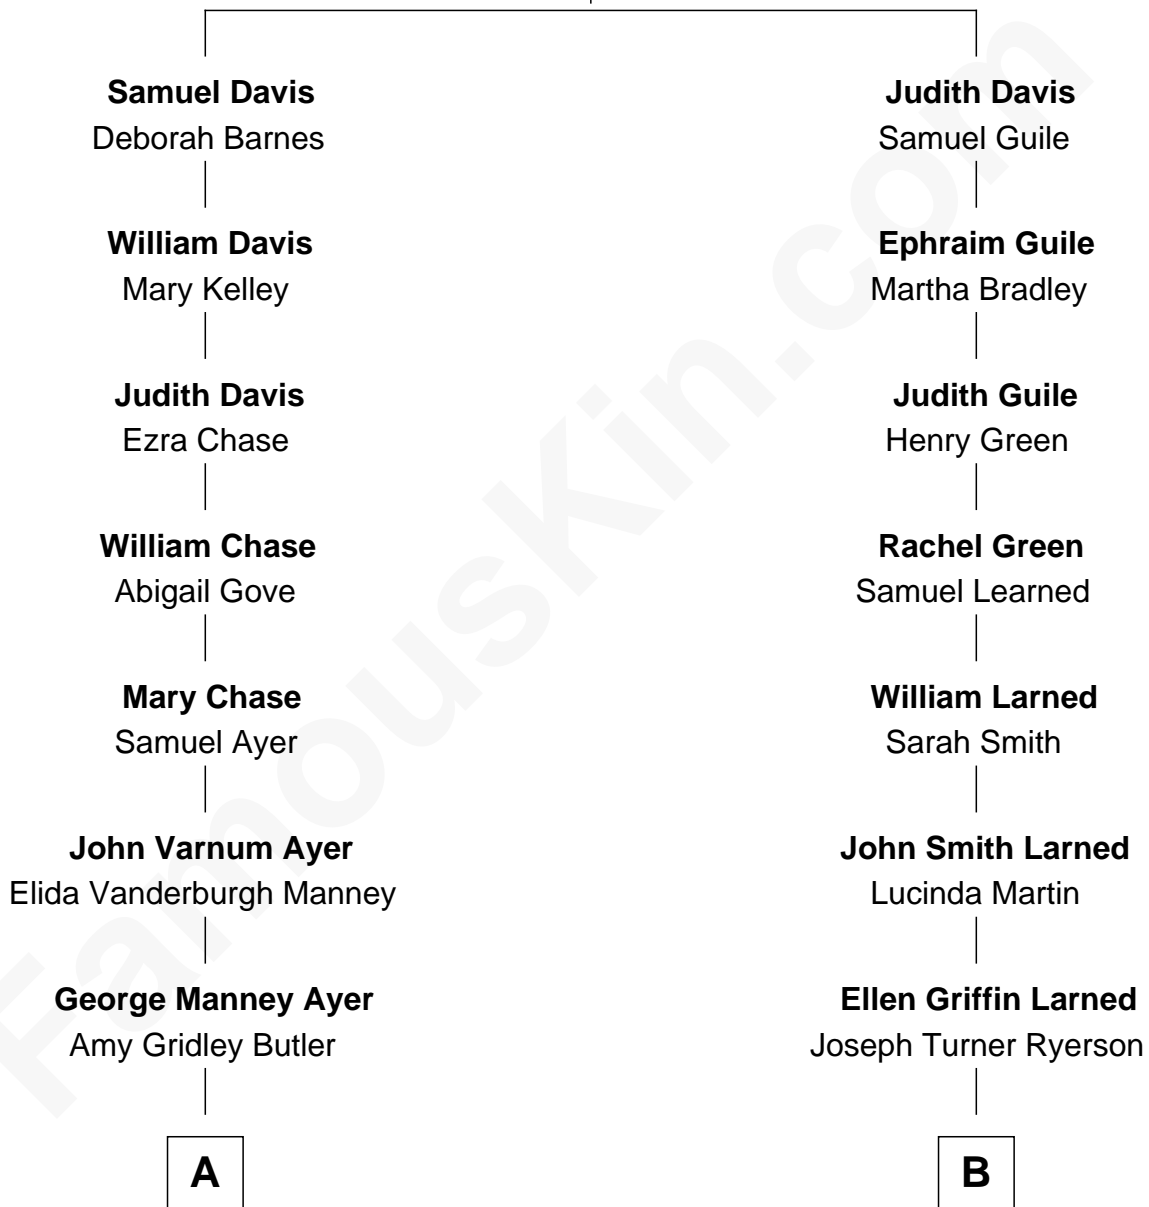

FamousKin.com Relationship Chart of

Gerald Ford

38th U.S. President

9th cousin 2 times removed of

Paget Brewster

TV Actress

James Davis

Cecily Thayer

A

Adele Augusta Ayer
Levi Addison Gardner

Dorothy Ayer Gardner
Leslie Lynch King

Gerald Ford
38th U.S. President

B

Edward Larned Ryerson
Mary Pringle Mitchell

Donald Mitchell Ryerson
Isabelle McGenniss

Joan Ryerson
George Washington Wales Brewster

Galen Brewster
Hathaway Tew

Paget Brewster
TV Actress