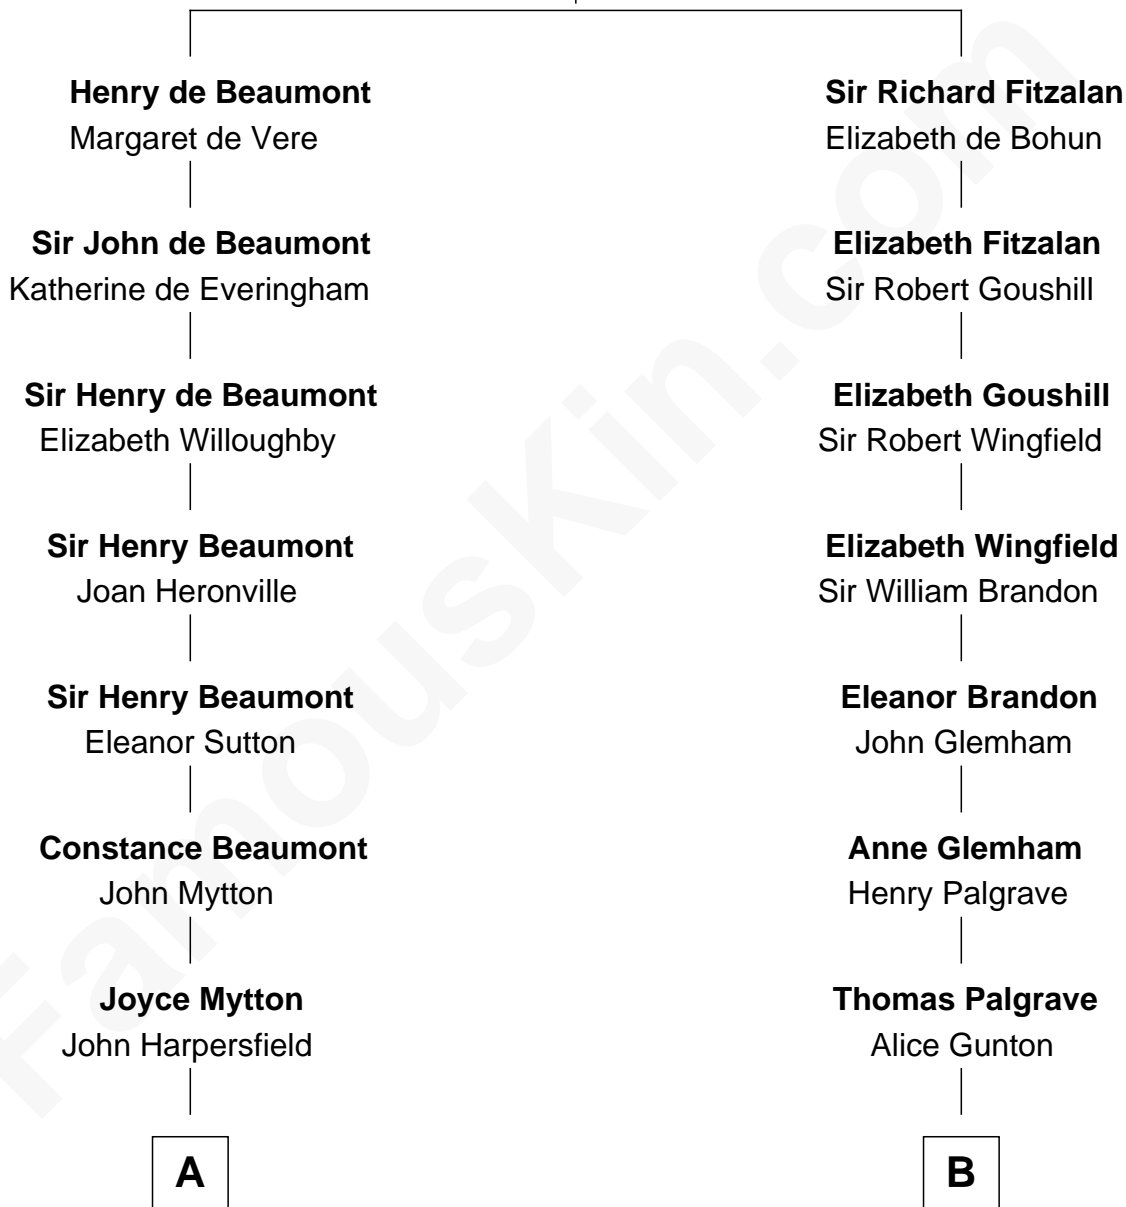

FamousKin.com Relationship Chart of

Gerald Ford

38th U.S. President

20th cousin 1 time removed of

Paget Brewster

TV Actress

Eleanor Plantagenet

with husband
Sir John de Beaumont

with husband
Richard Fitzalan

C

George Selden Butler
Elizabeth Ely Gridley

Amy Gridley Butler
George Manney Ayer

Adele Augusta Ayer
Levi Addison Gardner

Dorothy Ayer Gardner
Leslie Lynch King

Gerald Ford
38th U.S. President

D

Dr. George Washington Wales Brewster
Ellen Mackenzie Hodge

George Washington Wales Brewster
Joan Ryerson

Galen Brewster
Hathaway Tew

Paget Brewster
TV Actress