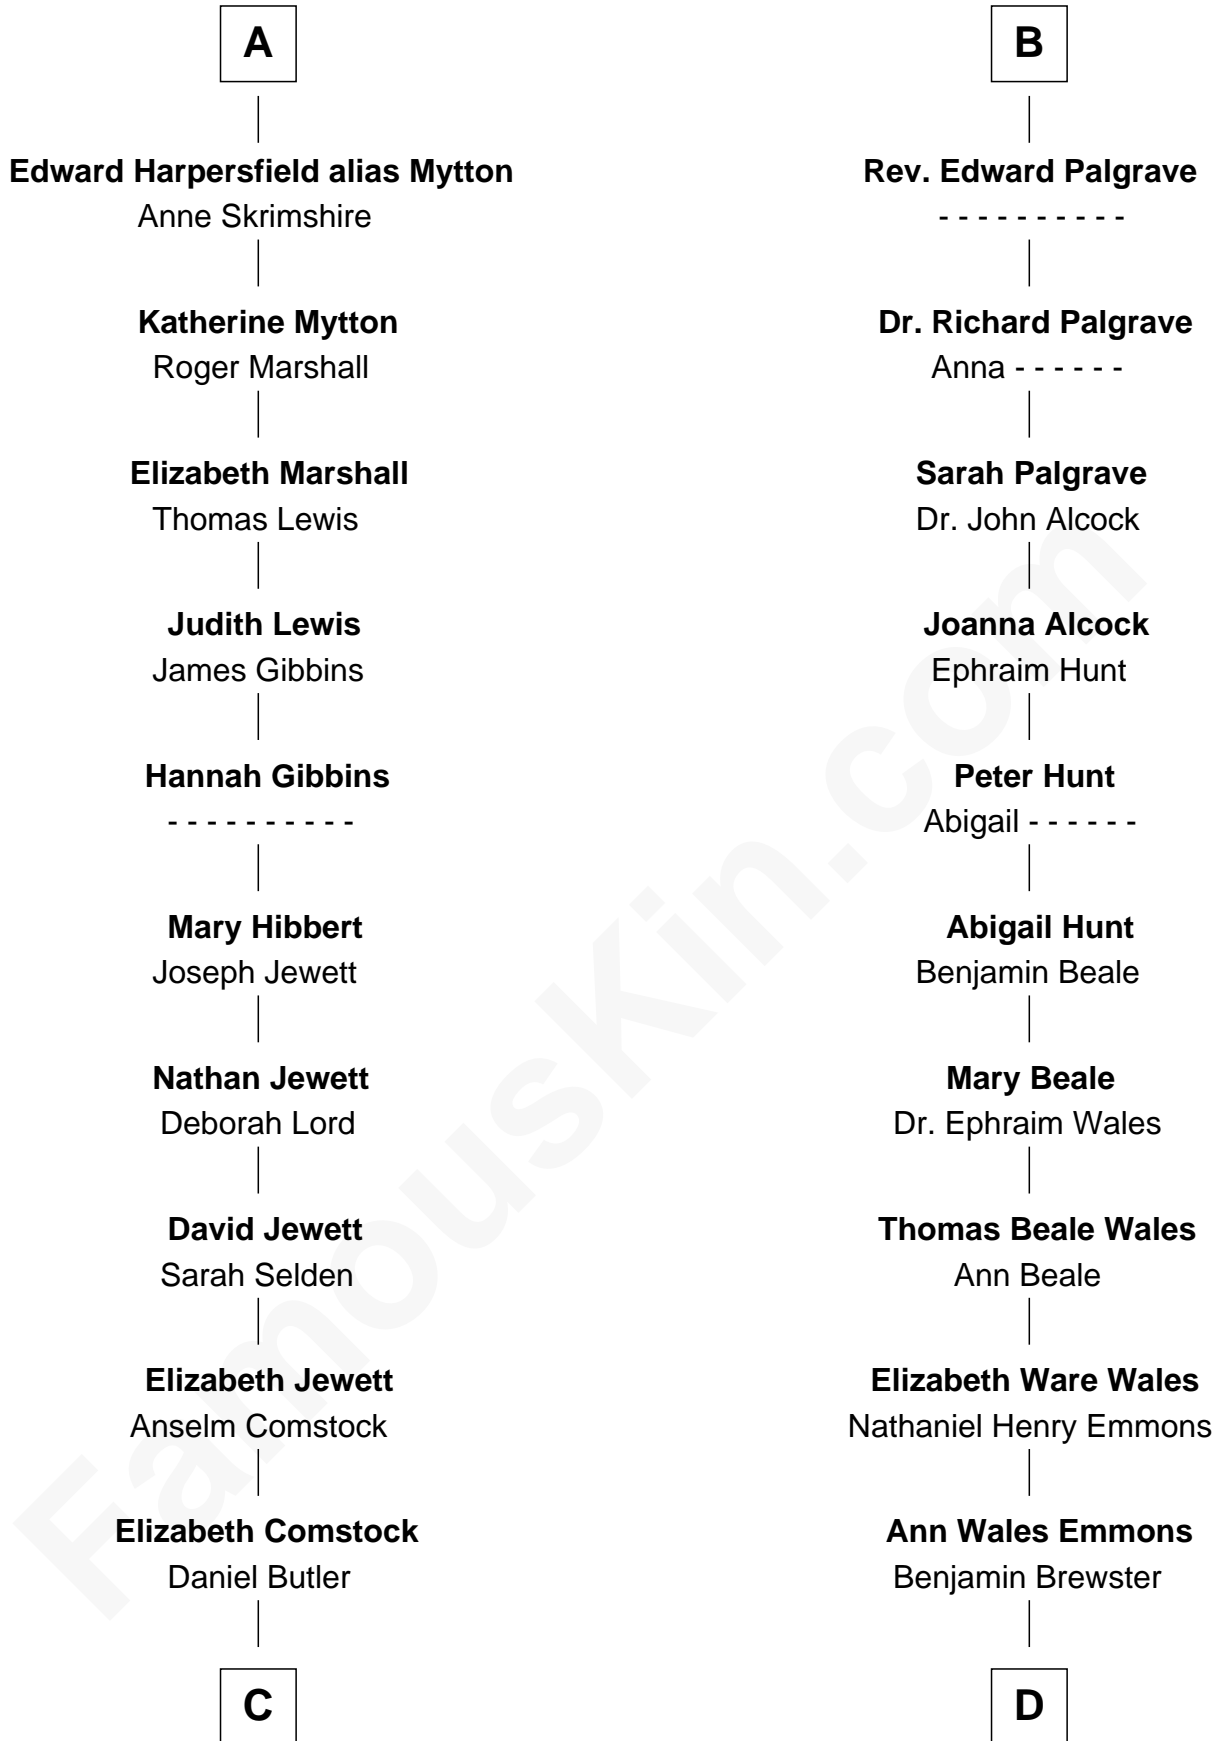

FamousKin.com Relationship Chart of

Gerald Ford

38th U.S. President

20th cousin 1 time removed of

Paget Brewster

TV Actress

Eleanor Plantagenet

with husband
Sir John de Beaumont

with husband
Richard Fitzalan

C

George Selden Butler
Elizabeth Ely Gridley

Amy Gridley Butler
George Manney Ayer

Adele Augusta Ayer
Levi Addison Gardner

Dorothy Ayer Gardner
Leslie Lynch King

Gerald Ford
38th U.S. President

D

Dr. George Washington Wales Brewster
Ellen Mackenzie Hodge

George Washington Wales Brewster
Joan Ryerson

Galen Brewster
Hathaway Tew

Paget Brewster
TV Actress