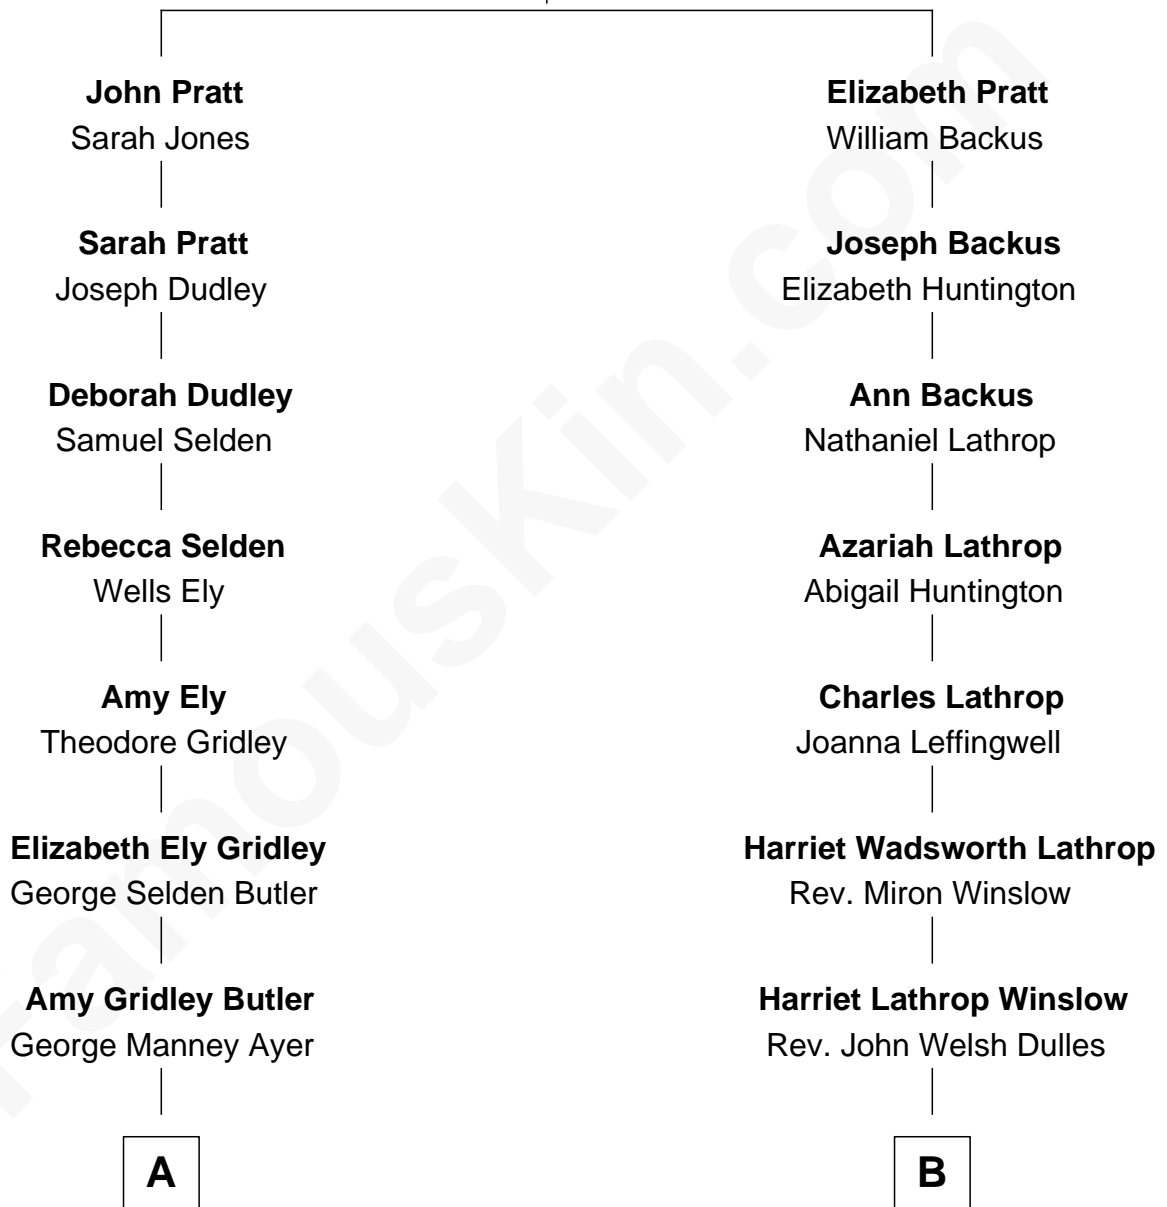

FamousKin.com Relationship Chart of

Gerald Ford

38th U.S. President

8th cousin 1 time removed of

Allen Dulles

5th Director of the C.I.A.

William Pratt
Elizabeth Clark

A

Adele Augusta Ayer
Levi Addison Gardner

Dorothy Ayer Gardner
Leslie Lynch King

Gerald Ford
38th U.S. President

B

Allen Macy Dulles
Edith Foster

Allen Dulles
5th Director of the C.I.A.

FamousKin.com