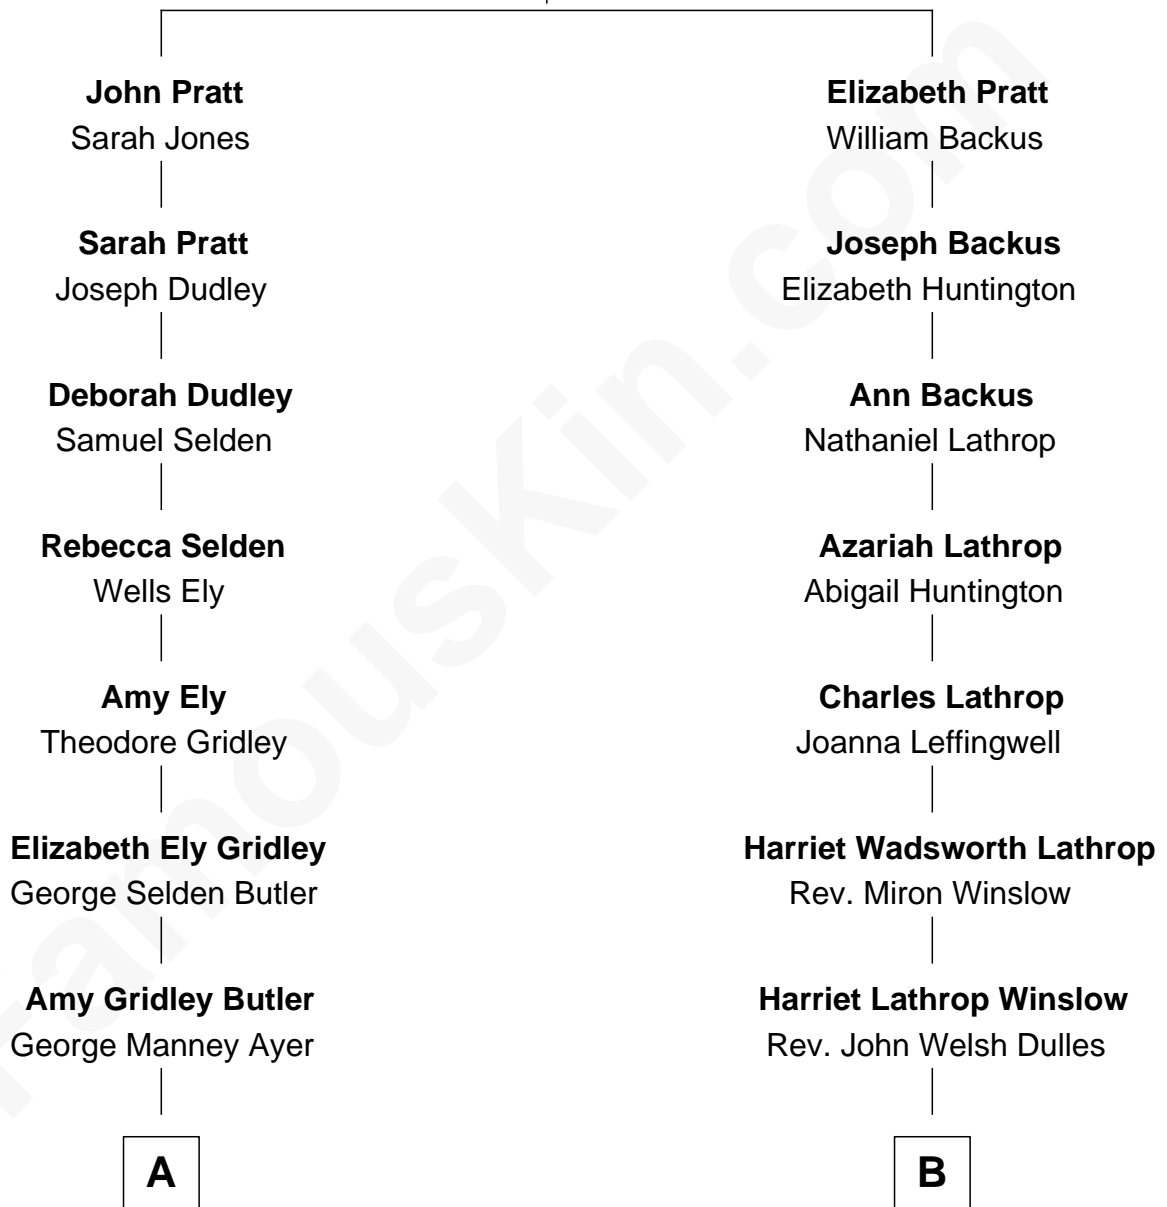

FamousKin.com Relationship Chart of

Gerald Ford

38th U.S. President

8th cousin 1 time removed of

John Foster Dulles

52nd U.S. Secretary of State

William Pratt
Elizabeth Clark

A

Adele Augusta Ayer
Levi Addison Gardner

Dorothy Ayer Gardner
Leslie Lynch King

Gerald Ford
38th U.S. President

B

Allen Macy Dulles
Edith Foster

John Foster Dulles
52nd U.S. Secretary of State

FamousKin.com