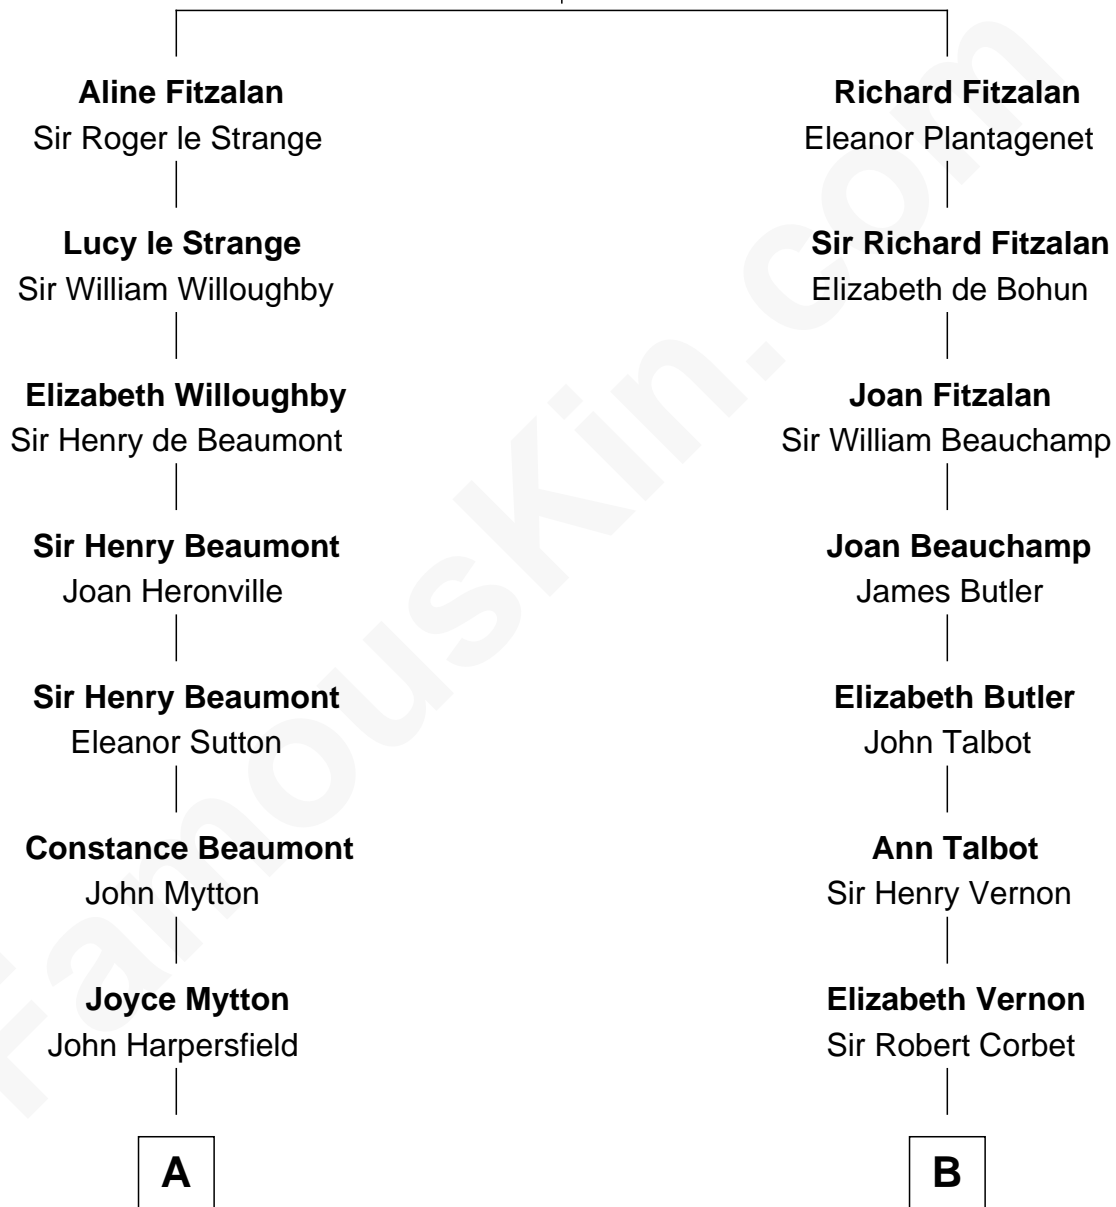

FamousKin.com Relationship Chart of

Gerald Ford

38th U.S. President

20th cousin 1 time removed of

John Foster Dulles

52nd U.S. Secretary of State

Edmund Fitzalan

Alice de Warenne

C

George Selden Butler
Elizabeth Ely Gridley

Amy Gridley Butler
George Manney Ayer

Adele Augusta Ayer
Levi Addison Gardner

Dorothy Ayer Gardner
Leslie Lynch King

Gerald Ford
38th U.S. President

D

Harriet Wadsworth Lathrop
Rev. Miron Winslow

Harriet Lathrop Winslow
Rev. John Welsh Dulles

Allen Macy Dulles
Edith Foster

John Foster Dulles
52nd U.S. Secretary of State

FamousKin.com