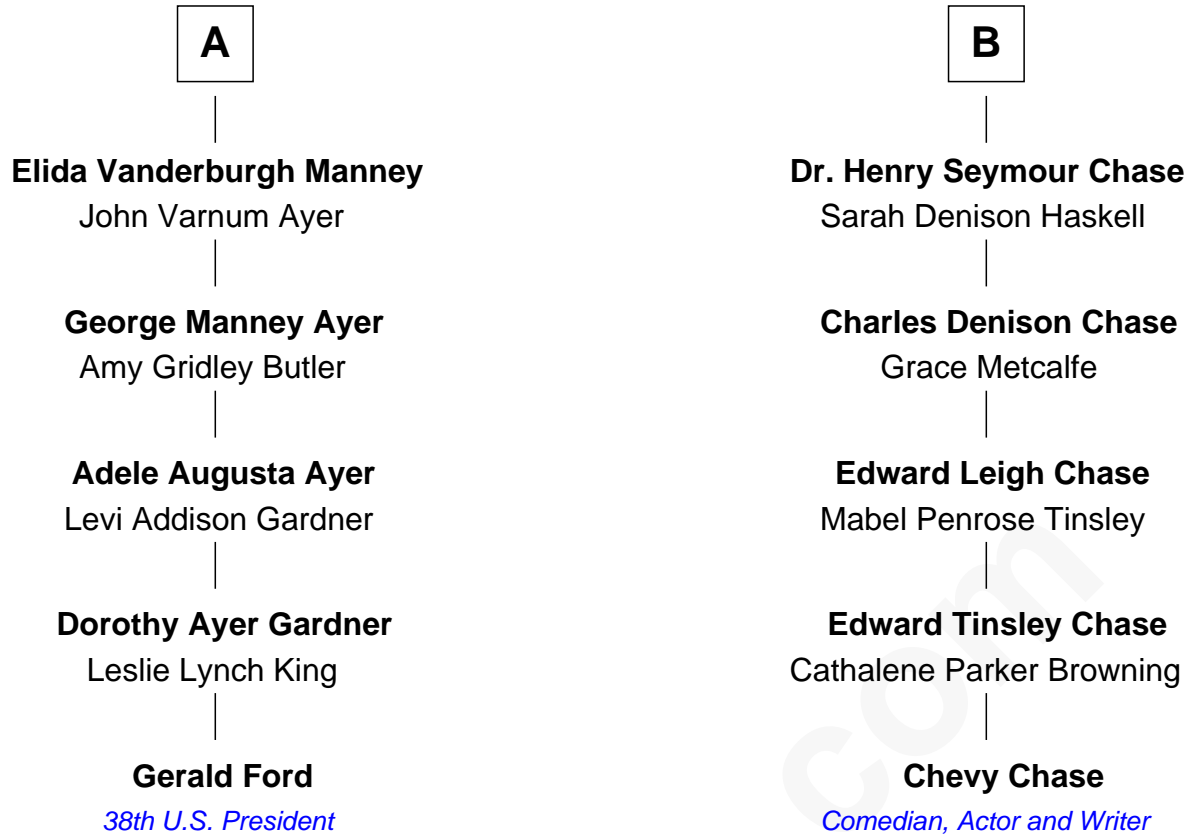

# FamousKin.com Relationship Chart of

**Gerald Ford**

38th U.S. President

11th cousin of

**Chevy Chase**

Comedian, Actor and Writer

**Henry Howland**

Margaret - - - - -

Chevy Chase photo by [Alan Light](#) (CC BY 2.0)