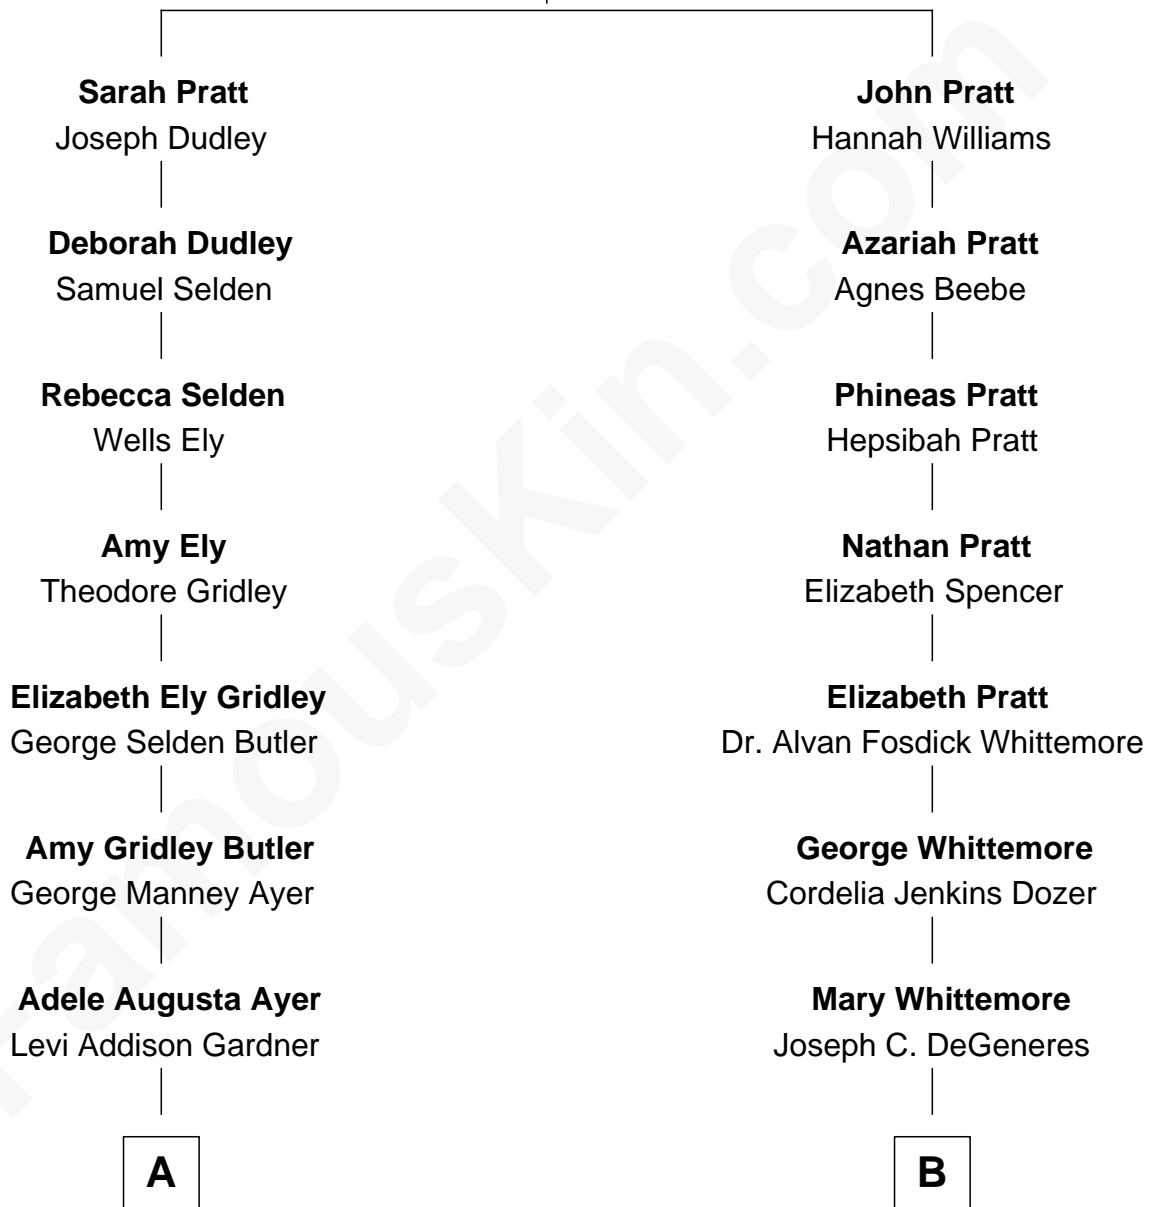

FamousKin.com Relationship Chart of

Gerald Ford

38th U.S. President

8th cousin 2 times removed of

Ellen DeGeneres

Comedienne and TV Personality

John Pratt
Sarah Jones

A

Dorothy Ayer Gardner

Leslie Lynch King

Gerald Ford

38th U.S. President

B

Alfred George DeGeneres

Julia E. Billiu

Elliot Everett DeGeneres