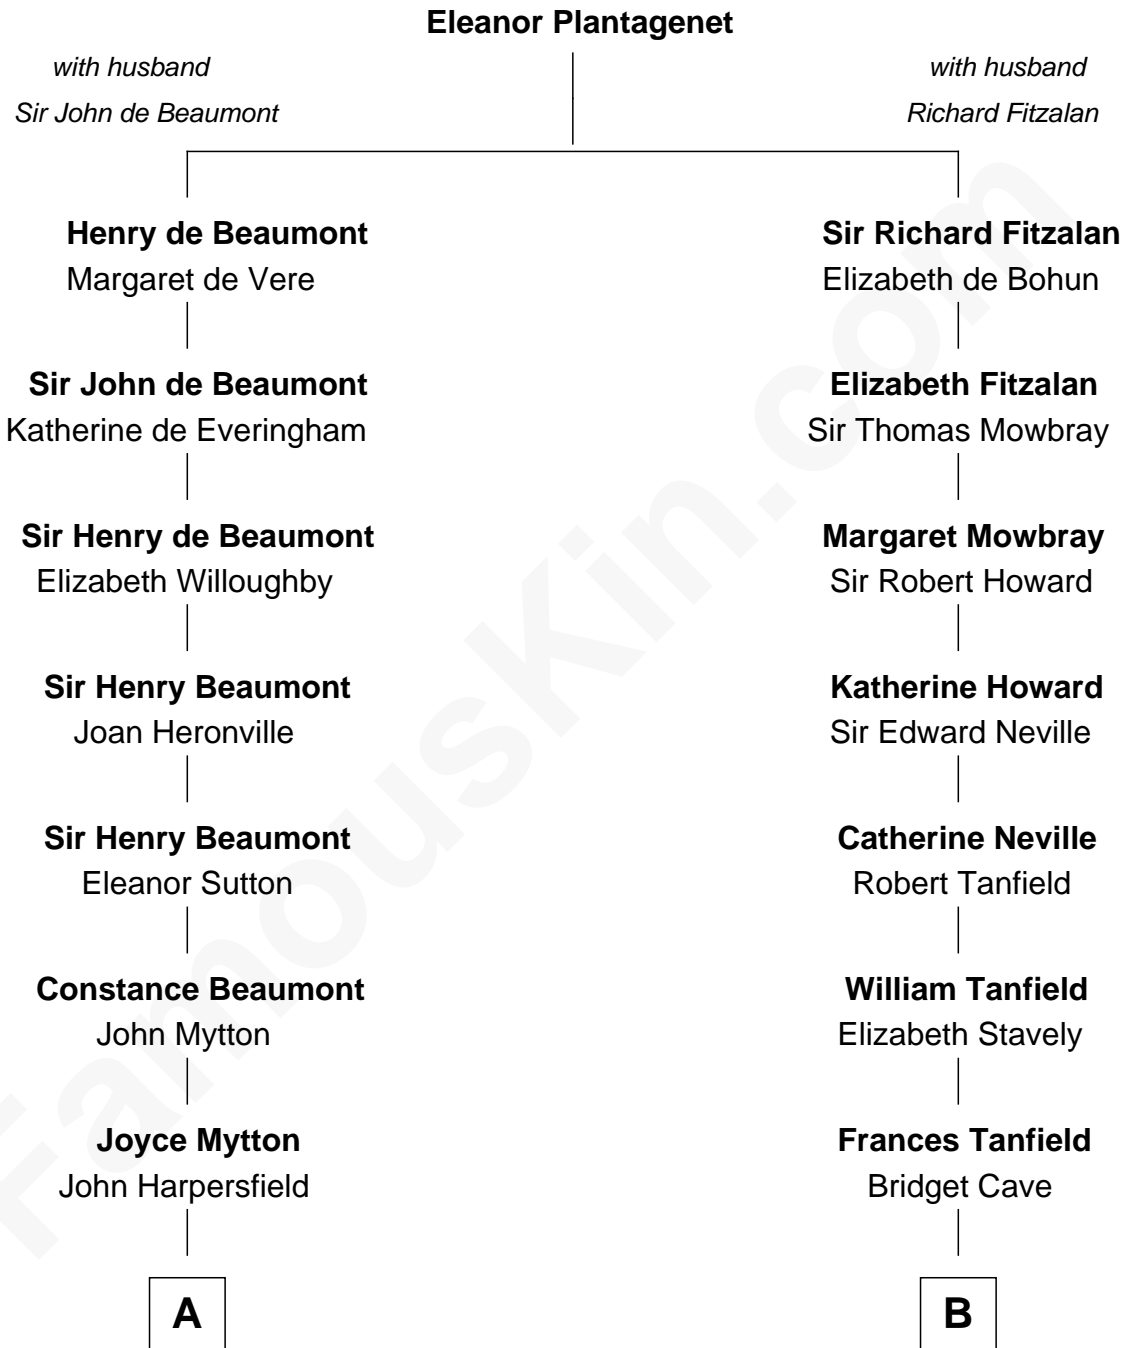

# FamousKin.com Relationship Chart of

**Gerald Ford**

*38th U.S. President*

19th cousin 2 times removed of

**Upton Sinclair**

*Pulitzer Prize Winning Novelist*

**C**

**George Selden Butler**

Elizabeth Ely Gridley

**Amy Gridley Butler**

George Manney Ayer

**Adele Augusta Ayer**

Levi Addison Gardner

**Dorothy Ayer Gardner**

Leslie Lynch King

**Gerald Ford**