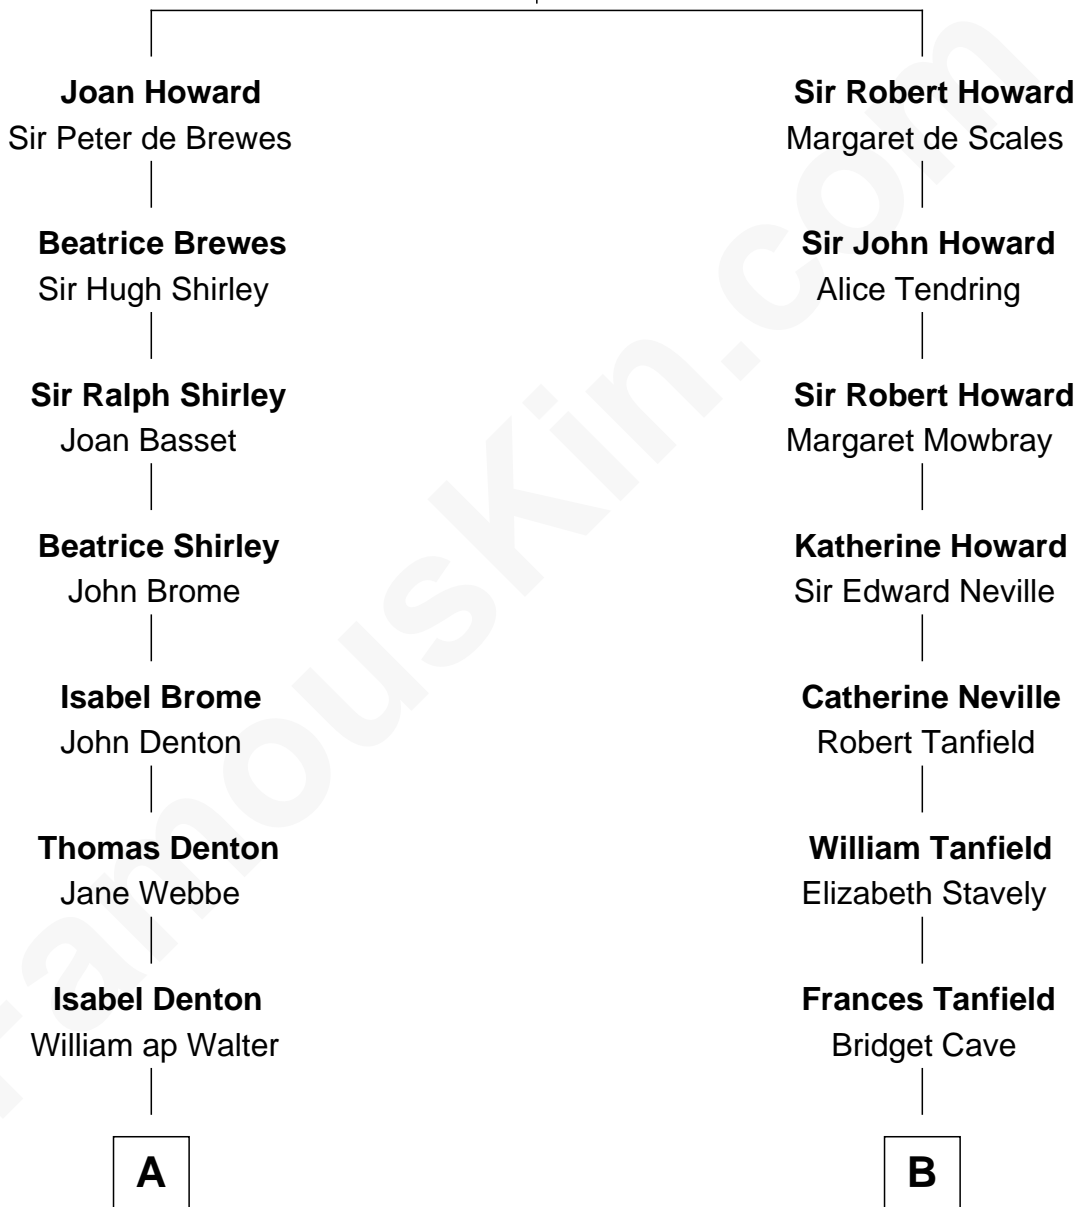

# FamousKin.com Relationship Chart of

**Gerald Ford**

*38th U.S. President*

19th cousin 1 time removed of

**Upton Sinclair**

*Pulitzer Prize Winning Novelist*

**Sir John Howard**

Alice de Bois

**C**

**George Manney Ayer**

Amy Gridley Butler

**Adele Augusta Ayer**

Levi Addison Gardner

**Dorothy Ayer Gardner**

Leslie Lynch King

**Gerald Ford**