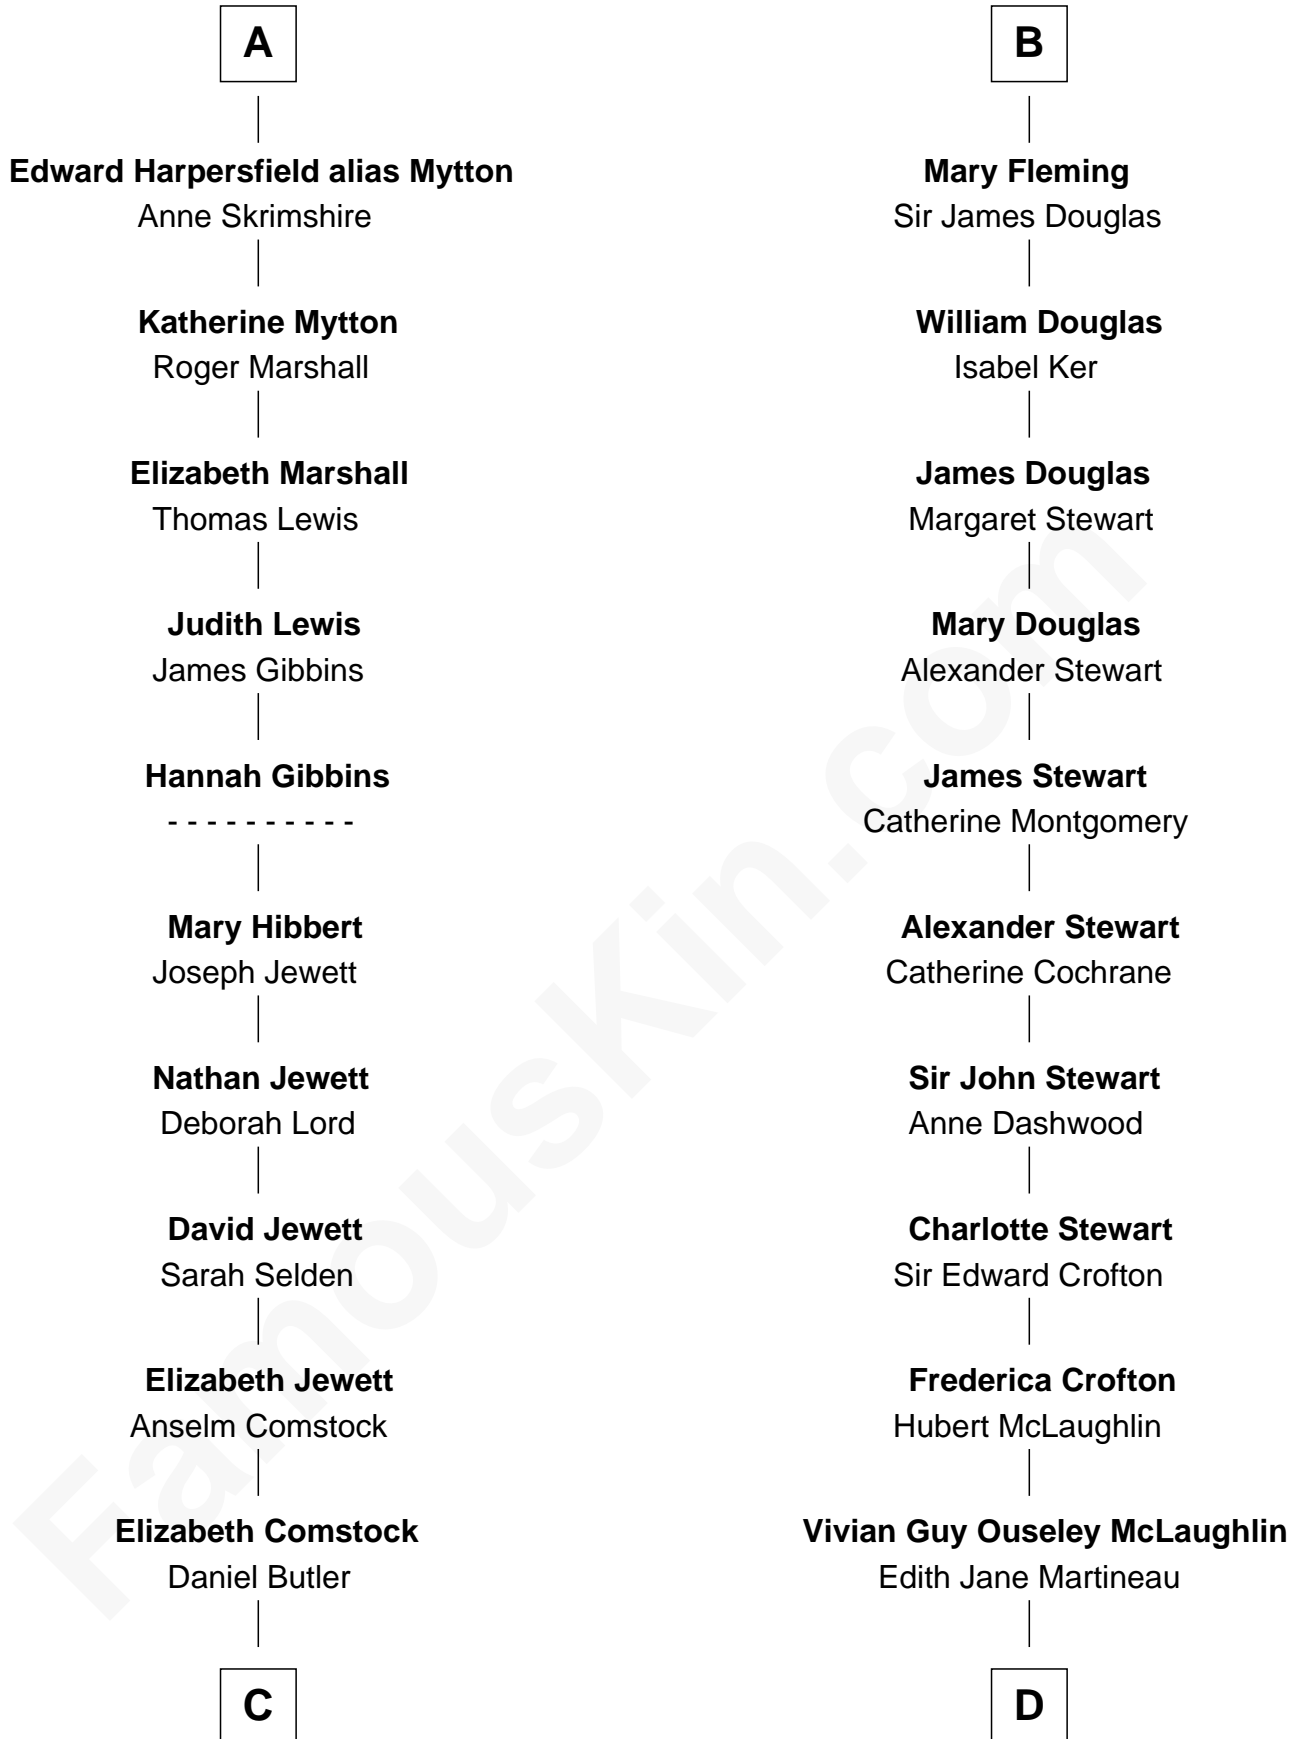

FamousKin.com Relationship Chart of

Gerald Ford

38th U.S. President

19th cousin 2 times removed of

Guy Ritchie

British Filmmaker

C

George Selden Butler
Elizabeth Ely Gridley

Amy Gridley Butler
George Manney Ayer

Adele Augusta Ayer
Levi Addison Gardner

Dorothy Ayer Gardner
Leslie Lynch King

Gerald Ford
38th U.S. President

D

Doris Margaretta McLaughlin
Stuart John Ritchie

John Vivian Ritchie
Amber Mary Parkinson